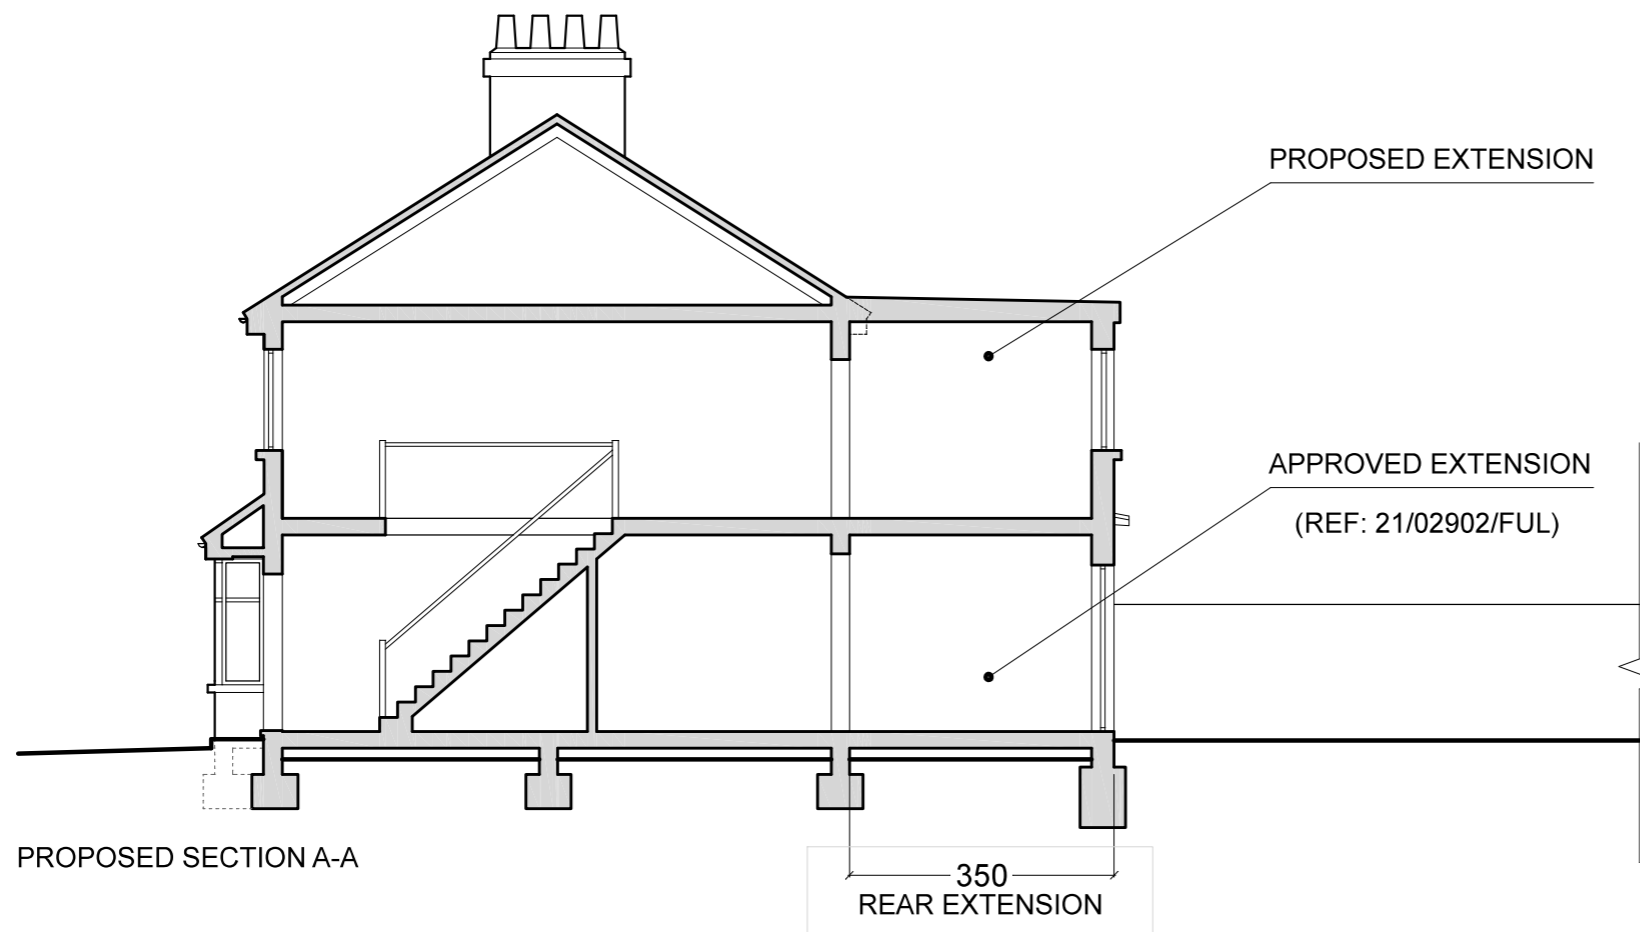

PROPOSED SECTION A-A

CANTALEDESIGN ARCHITECTS
CANTALE DESIGN ARCHITECTS LTD
Architects Registration Board
studio@cantaledesign.com
Tel: 0800 644 6419
123 Trafalgar Road, Greenwich - LONDON SE10 9TX

RETROSPECTIVE PLANNING APPLICATION
119 MYPLACE ROAD
BEXLEYHEATH - KENT - DA7 6ER
EXISTING AND PROPOSED SECTIONS (REF: 22/01770/FUL) 10
SCALE 1:100 @ A3 JAN - 2024