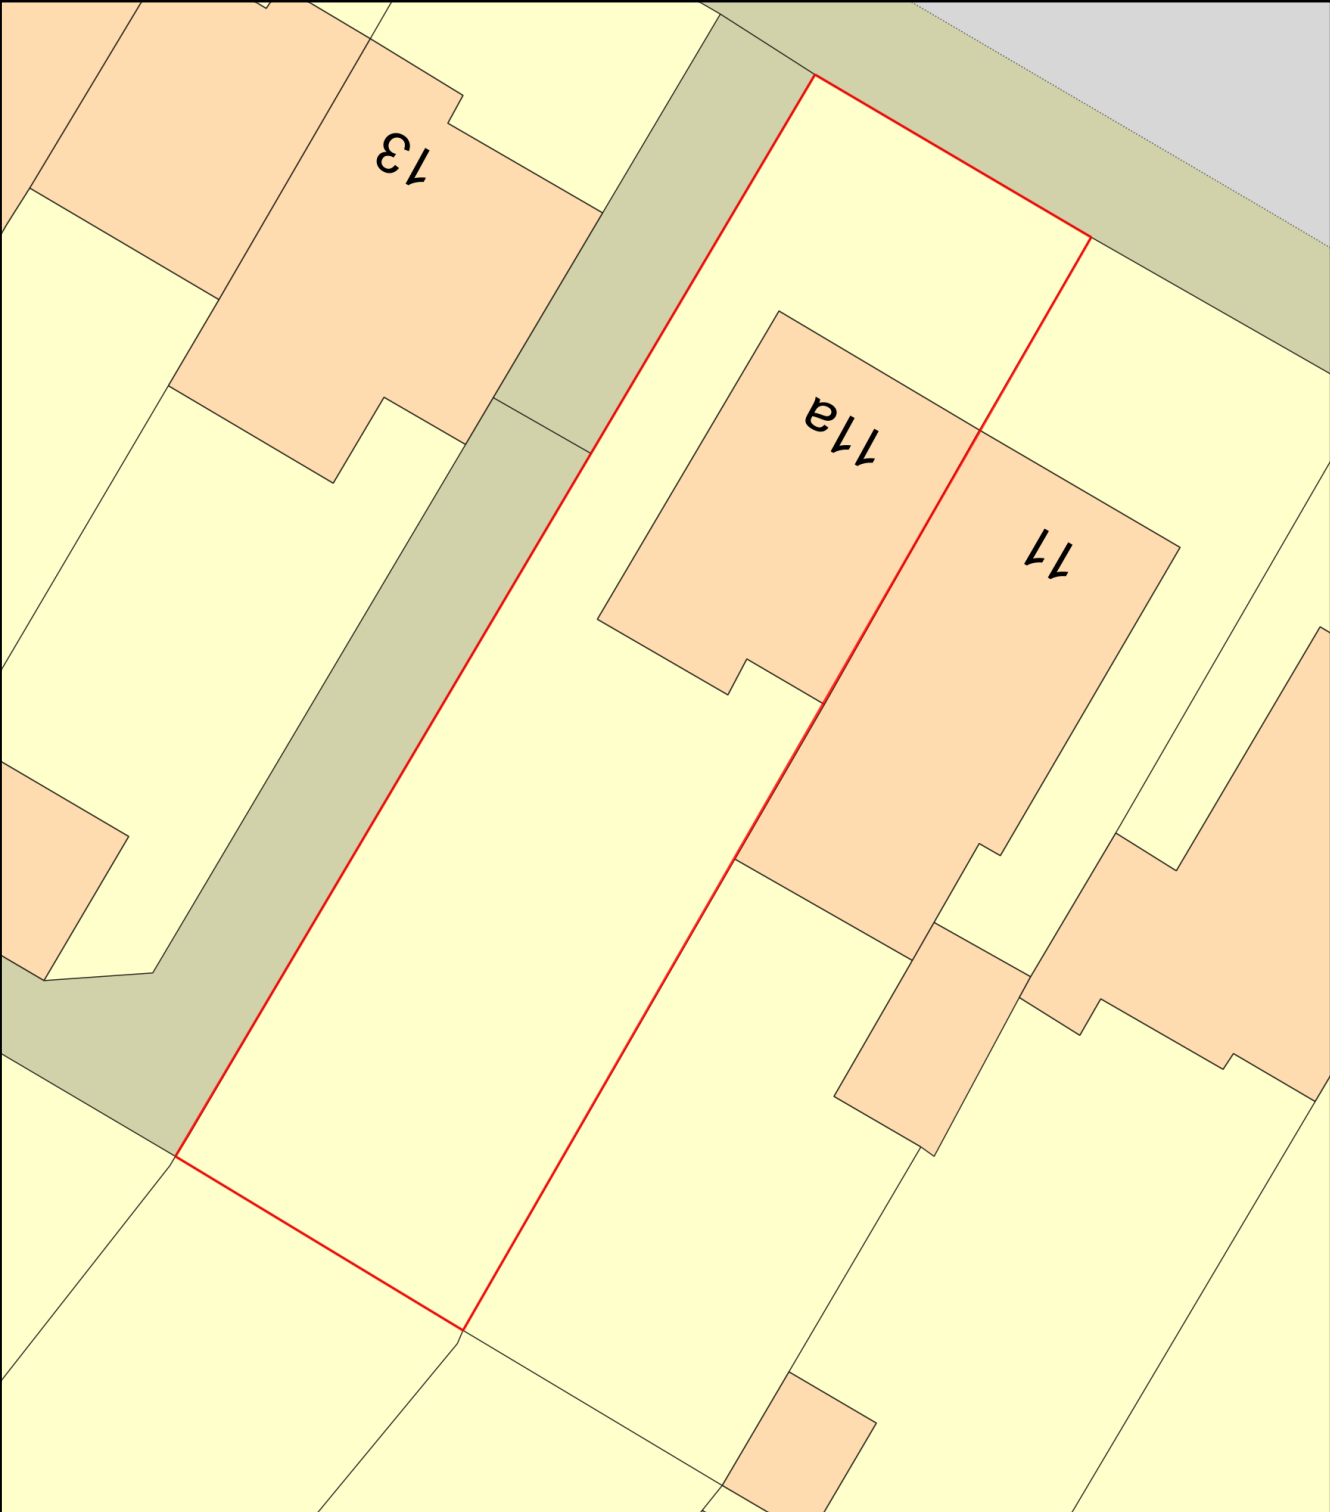

Block Plan

Plan Produced for: Berry

Date Produced: 11 Jan 2024

Plan Reference Number: TQRQM24011145006150

Scale: 1:200 @ A4