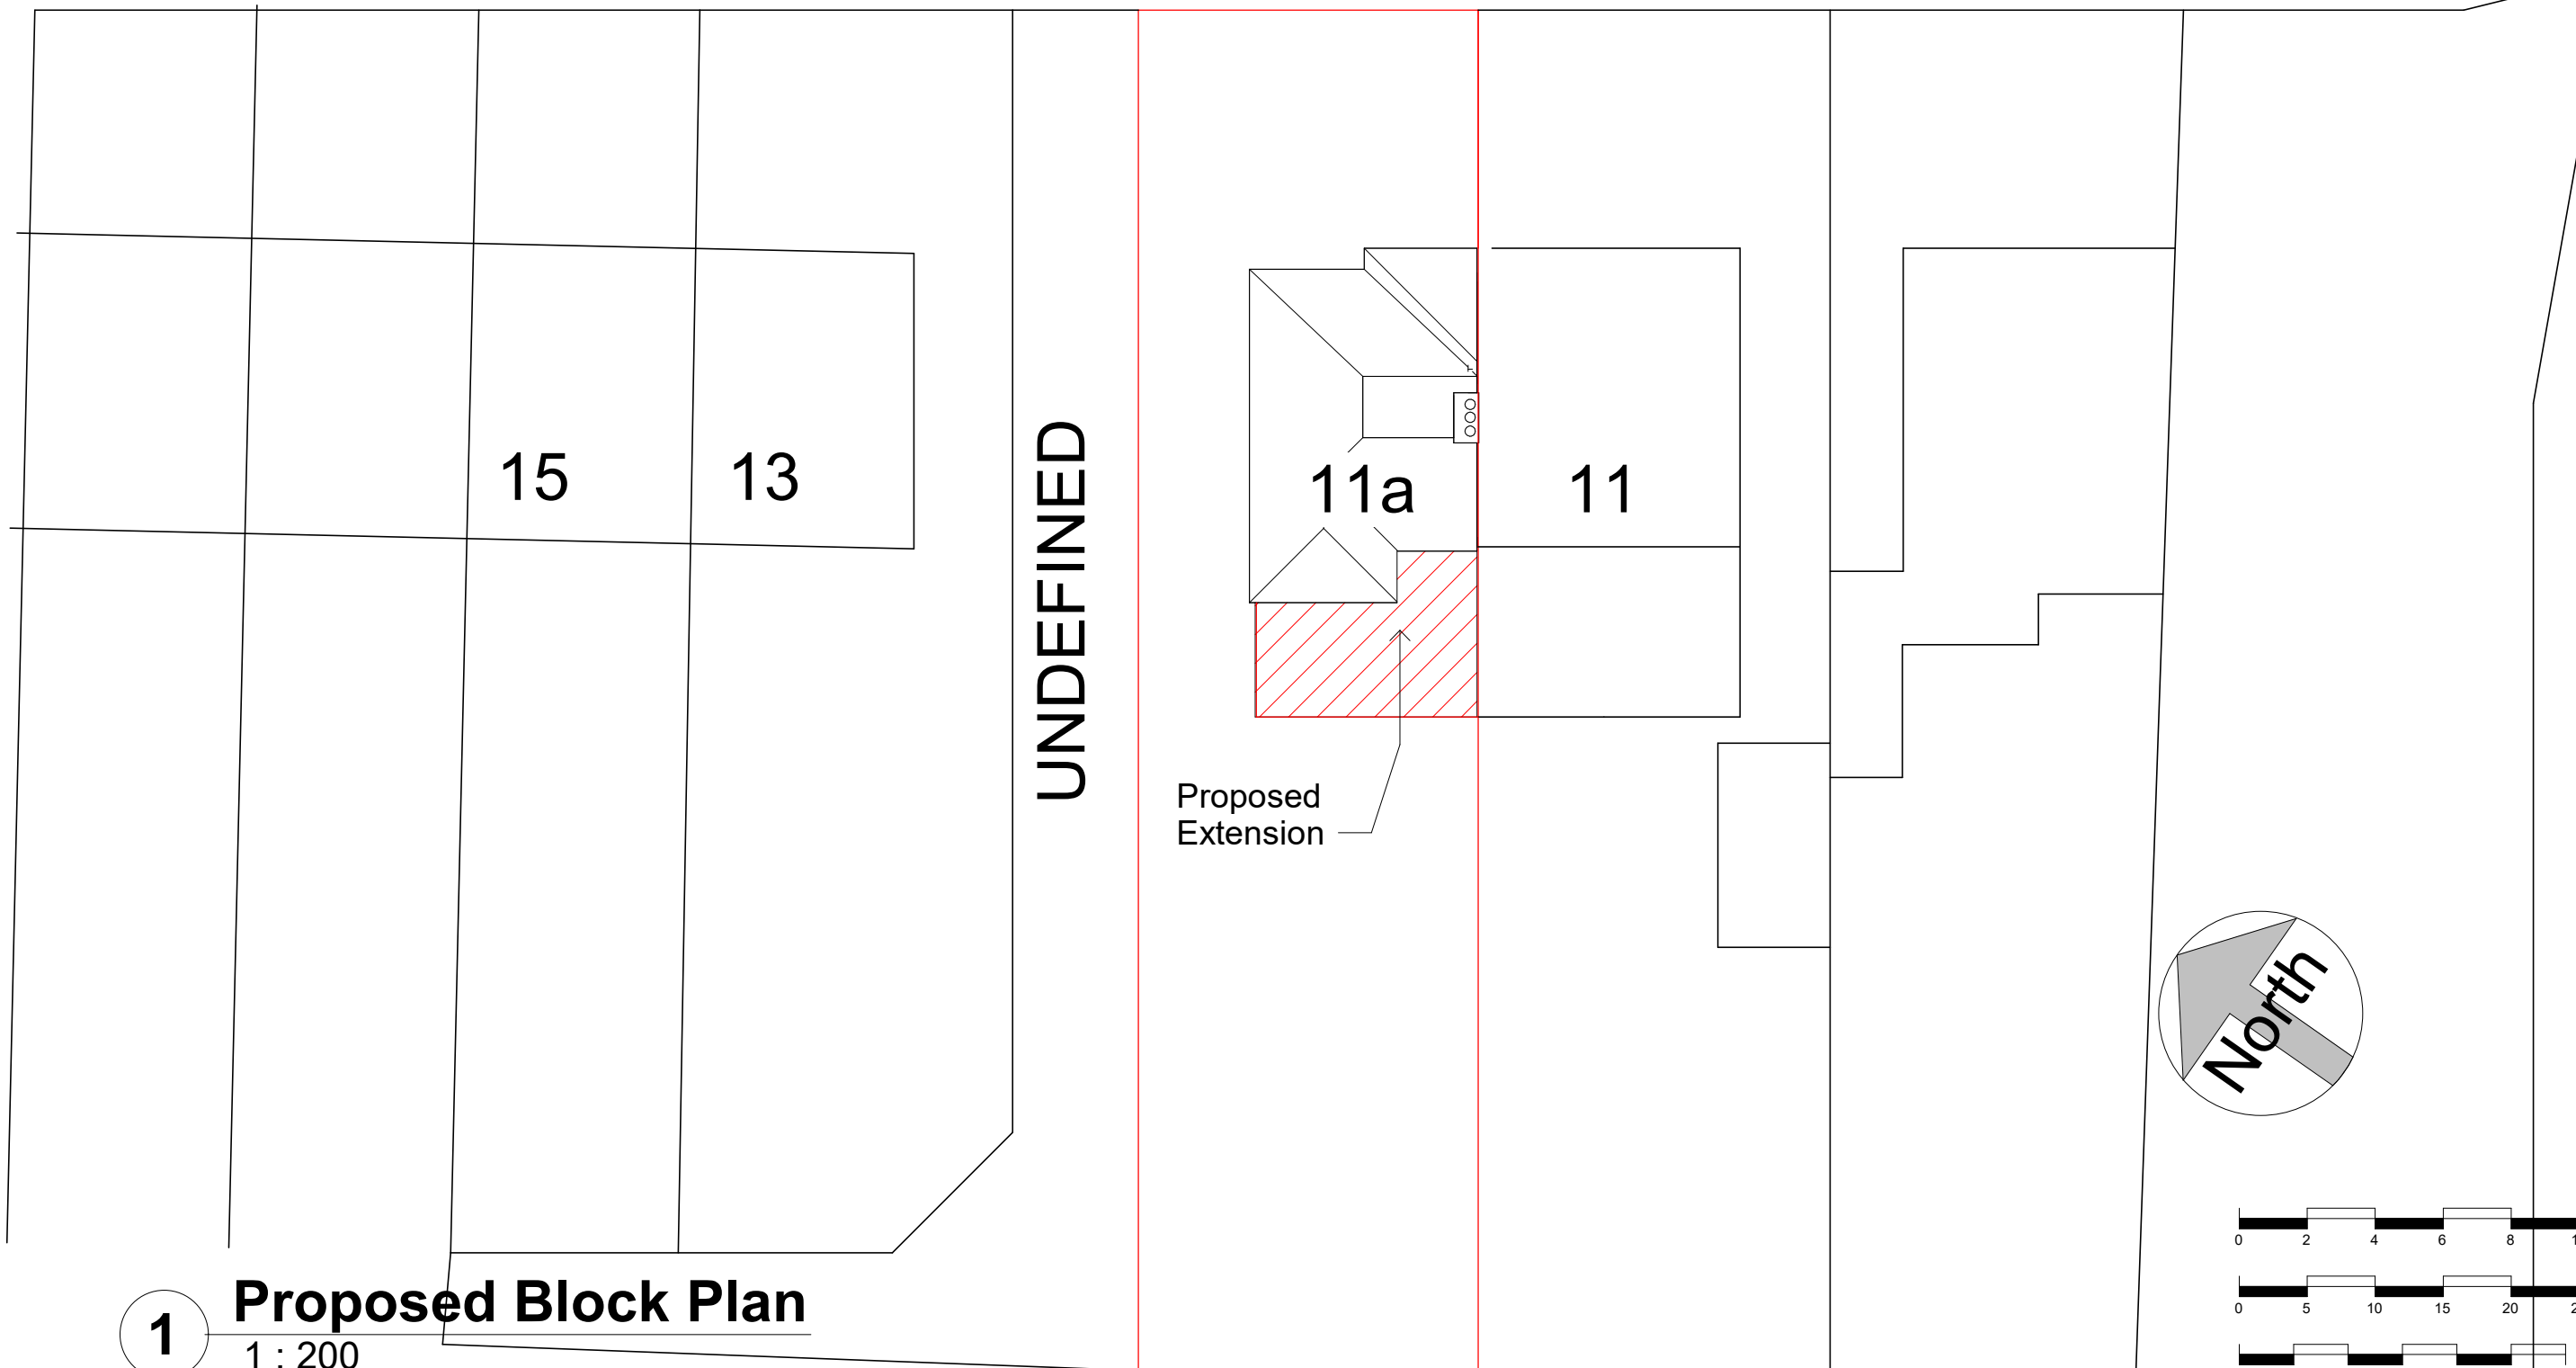

Dunwich Road

1 Proposed Block Plan
1 : 200

PJ Design

No.	Description	Date

Mr & Mrs Berry

11a Dunwich Road, Bexleyheath

Proposed Block Plan		P101
Project number	Project Number	
Date	11 Jan 2024	
Drawn by	PJ	
Paper	A3	Scale 1 : 200