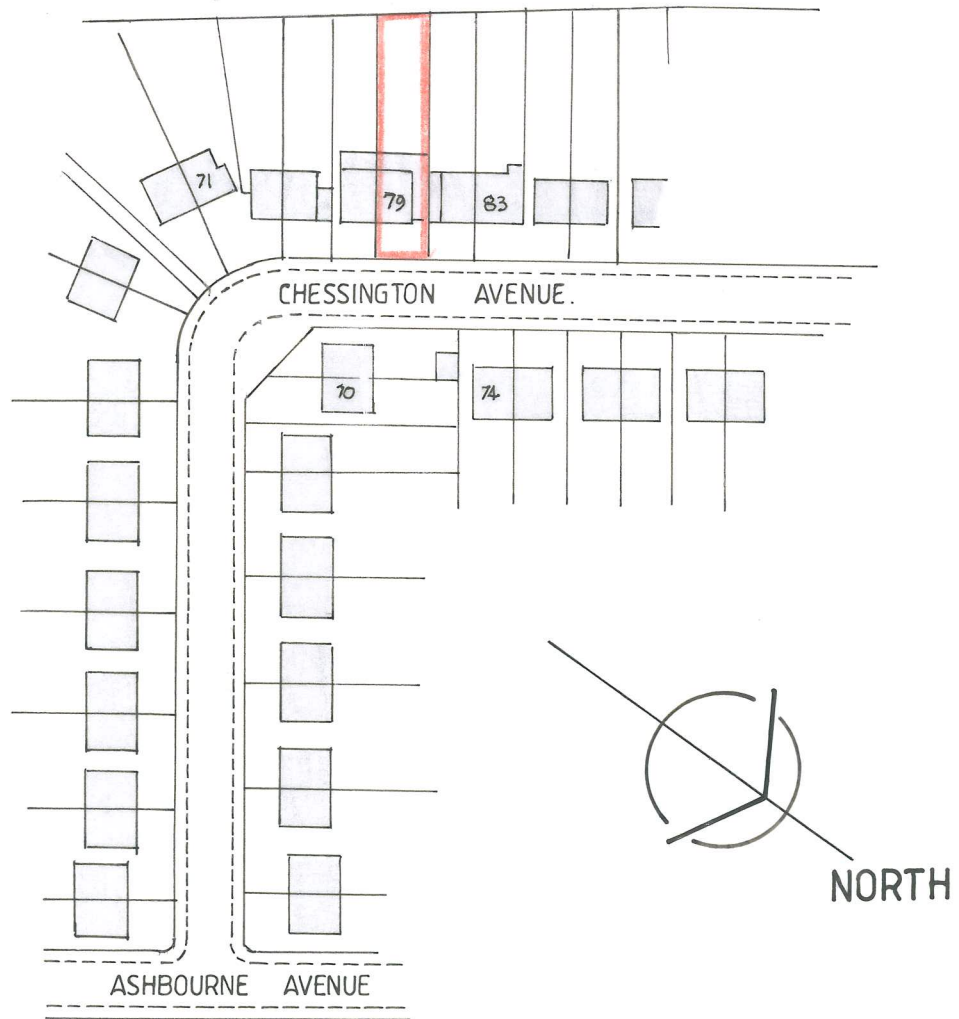

PROPOSED
SOUTH EAST ELEVATION

REV A - 01/24 - ADDED PROPOSED SOUTH EAST ELEVATION.

SITE LOCATION PLAN . SCALE : 1/1250 .

79, CHESSINGTON AVENUE , BEXLEYHEATH , KENT. DA7 5NP.

DRG. N° · 1738 P3. A