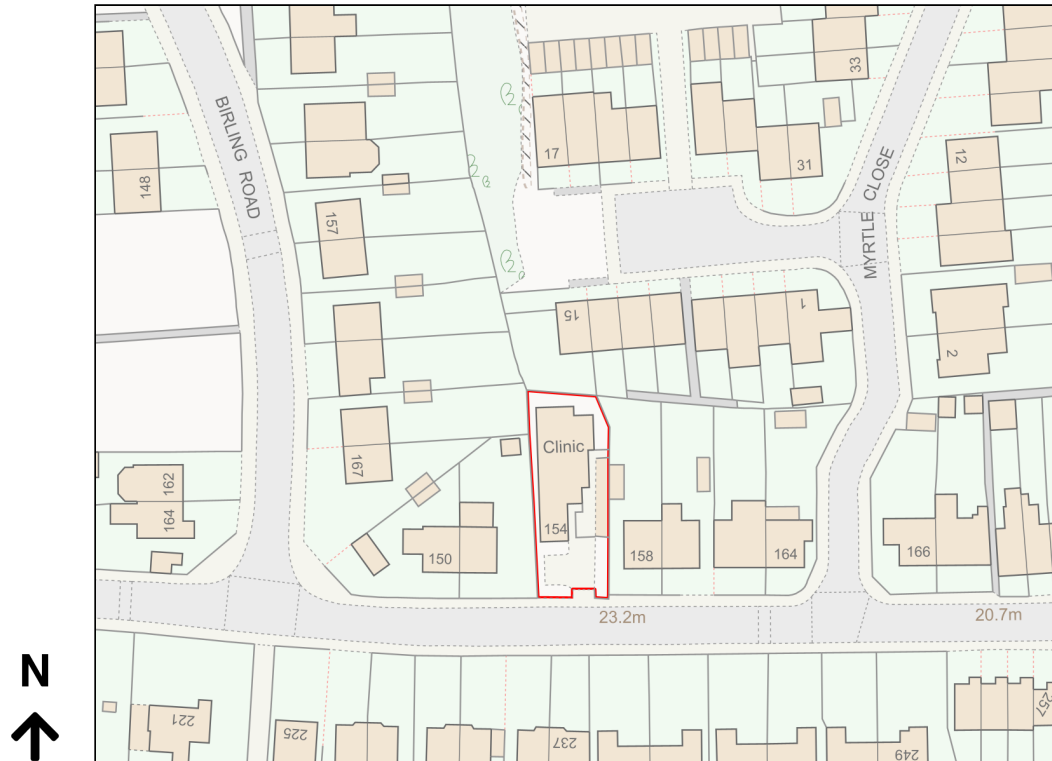

Location Plan

Site Address: 154, Colyers Lane, Erith, DA8 3PS

Date Produced: 22-Jan-2024

Scale: 1:1250 @A4

Planning Portal Reference: PP-12737912v1