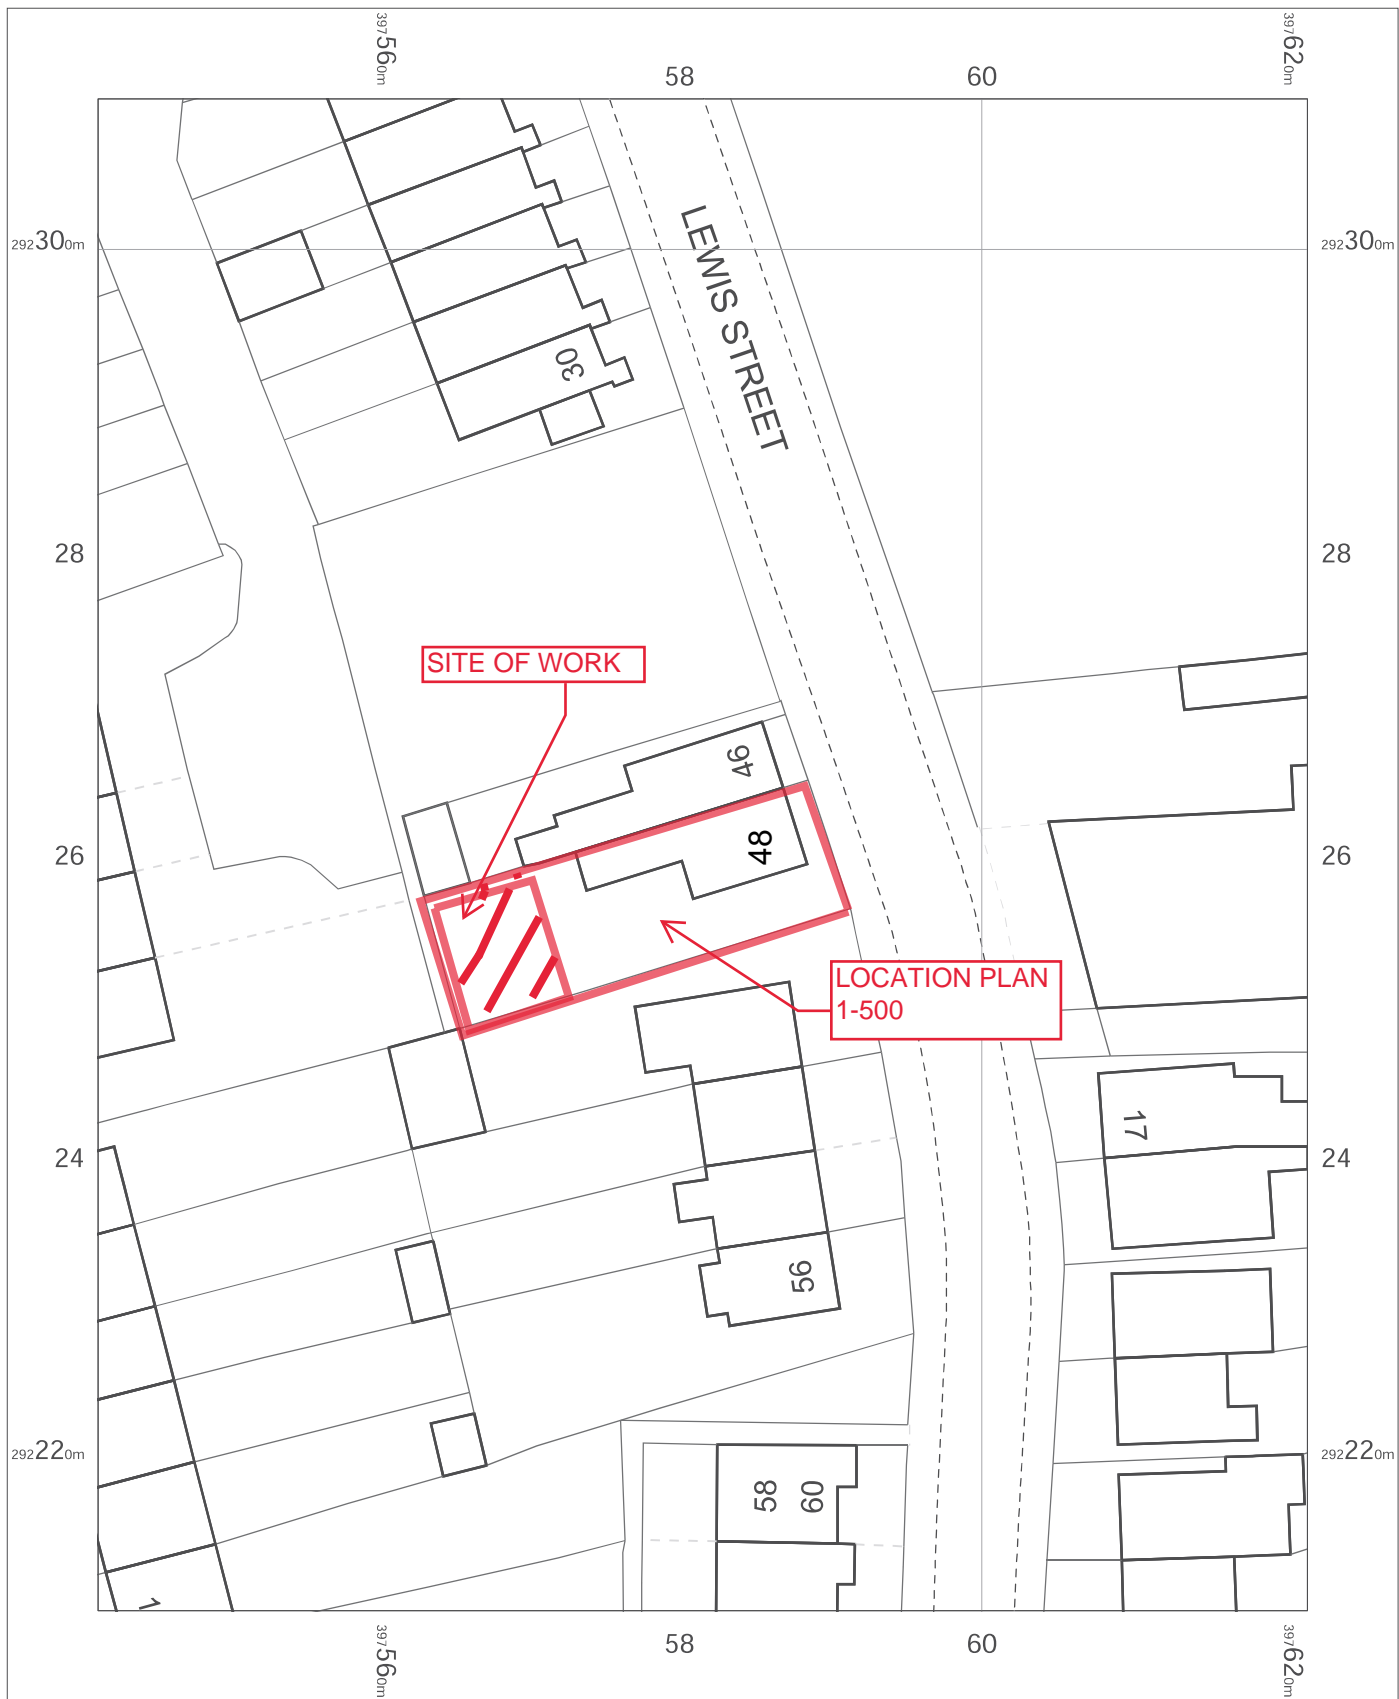

48 LEWIS STREET DY4 7ED

OS MasterMap 1250/2500/10000 scale  
Thursday, December 28, 2023, ID: CM-01142118  
[www.centremapslive.co.uk](http://www.centremapslive.co.uk)

1:500 scale print at A4, Centre: 397582 E, 292260 N

©Crown Copyright Ordnance Survey. Licence no.  
AC0000849896

FOR A BETTER POINT OF VIEW