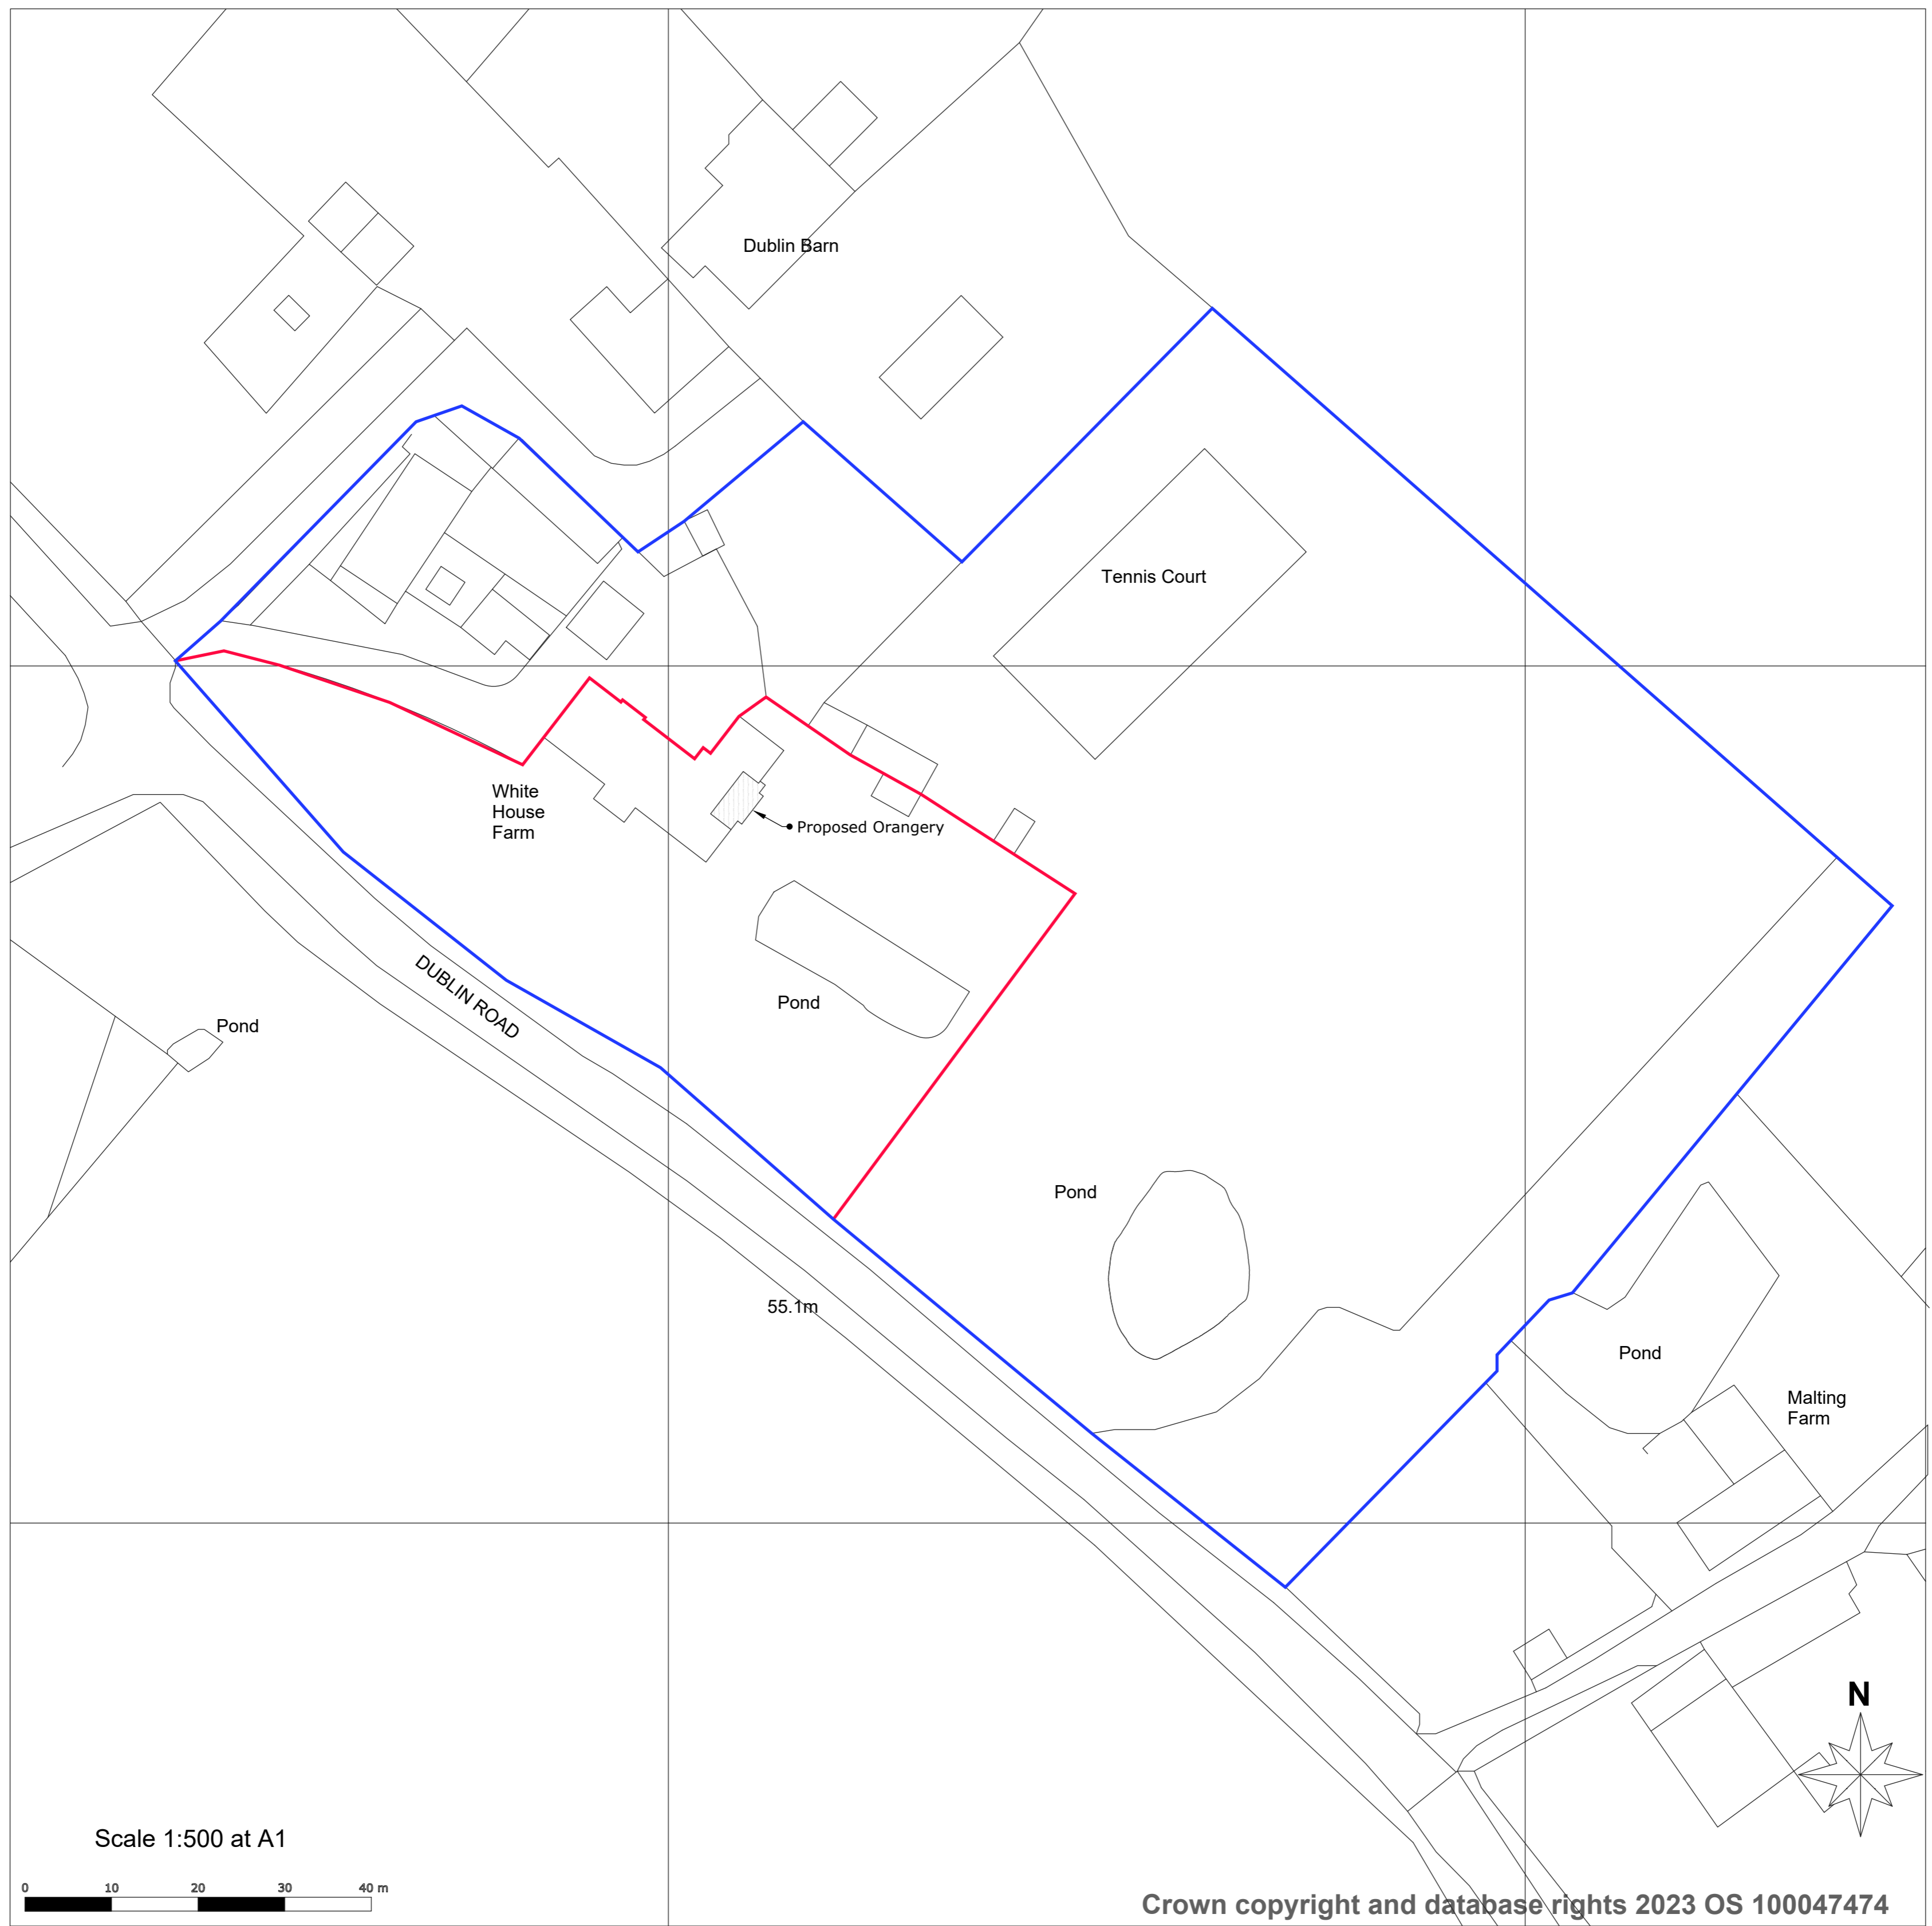

**BLOCK PLAN EXISTING**

White House Farm  
Dublin Road  
Occold  
Suffolk  
IP23 7PY

**BLOCK PLAN PROPOSED**

White House Farm  
 Dublin Road  
 Occold  
 Suffolk  
 IP23 7PY