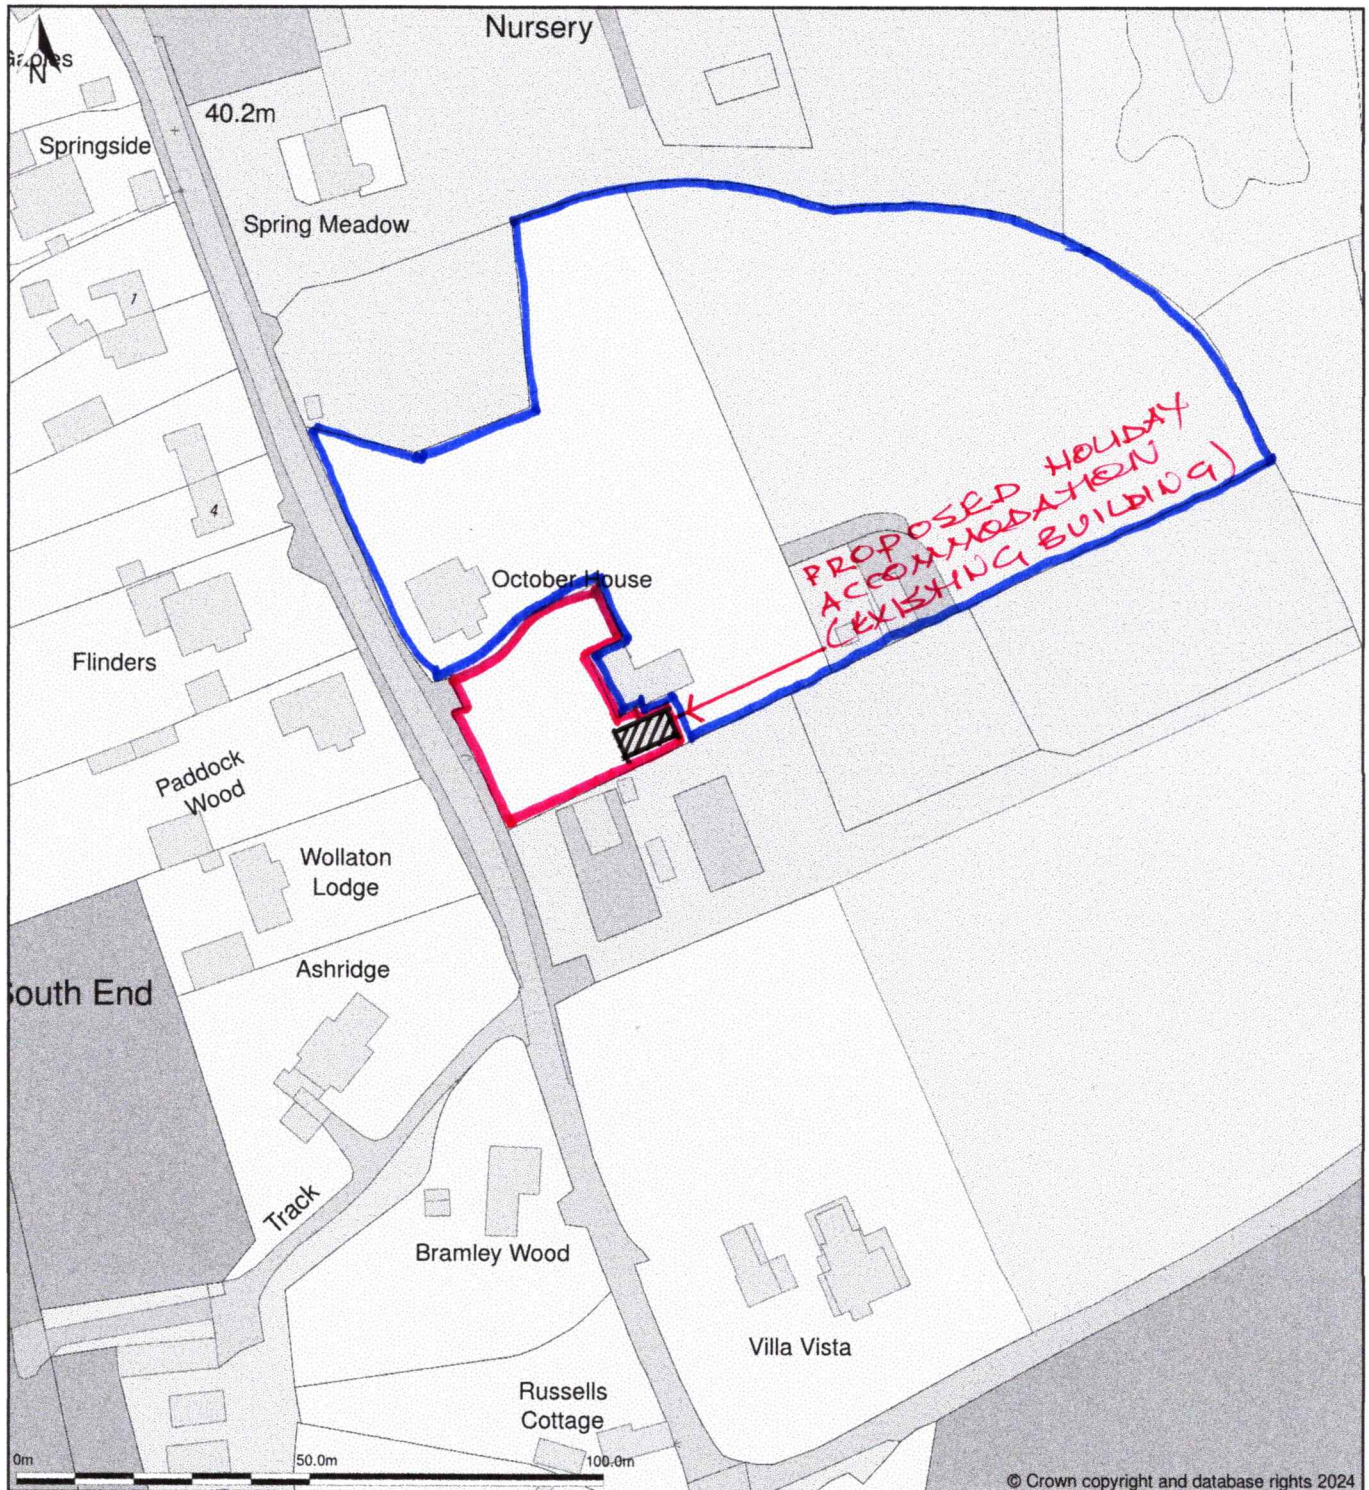

PROPOSED LOCATION PLAN

October House, Lower Daggons Lane, South End, Damerham, Hampshire, SP6 3HW

Location Plan shows area bounded by: 410324.26, 115120.25 410554.89, 115372.95 (at a scale of 1:1250), OSGridRef: SU10431524. The representation of a road, track or path is no evidence of a right of way. The representation of features as lines is no evidence of a property boundary.

Produced on 14th Jan 2024 from the Ordnance Survey National Geographic Database and incorporating surveyed revision available at this date. Reproduction in whole or part is prohibited without the prior permission of Ordnance Survey. © Crown copyright 2024. Supplied by mapsolve.co.uk a licensed Ordnance Survey partner (100053143). Unique plan reference: #00871541-0AE2F0.