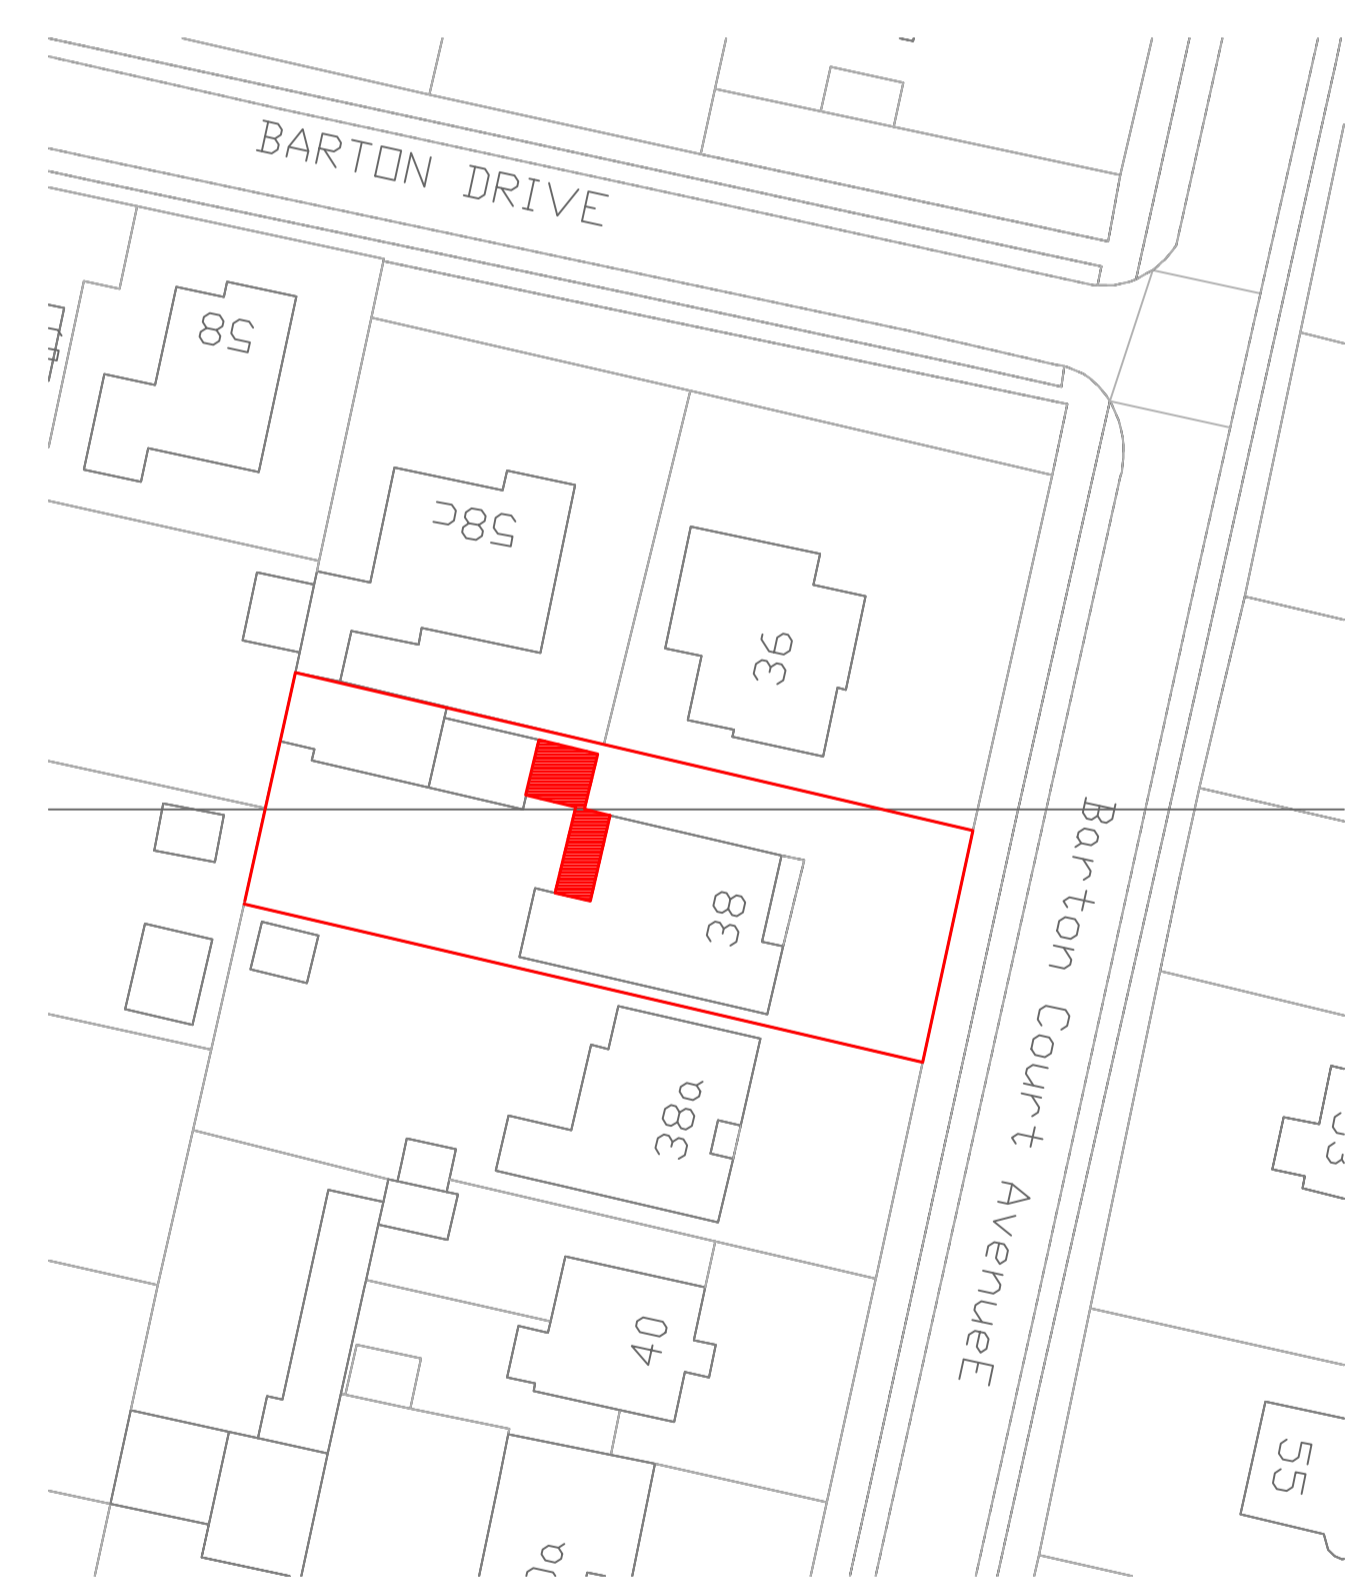

Site Location  
Scale 1:1250 @ A1

Block Plan Proposed Development  
Scale 1:500 @ A1

Scale Legend

Client : Mr & Mrs N Hill  
Address : 38 Barton Court Road,  
Barton On Sea, Hants BH25 7HG  
Project : Extensions to ground floor  
Title : Site and Block Plans

Drawing N.O : PL NH 0101 /2023  
Drawn By : Matthew Austin / 71DESIGN  
Date : 09 / 01 / 2024  
Scale : As indicated @ A1

**71DESIGN** architectural services  
Contact : Matt@71design.net  
Tel : 07866497288