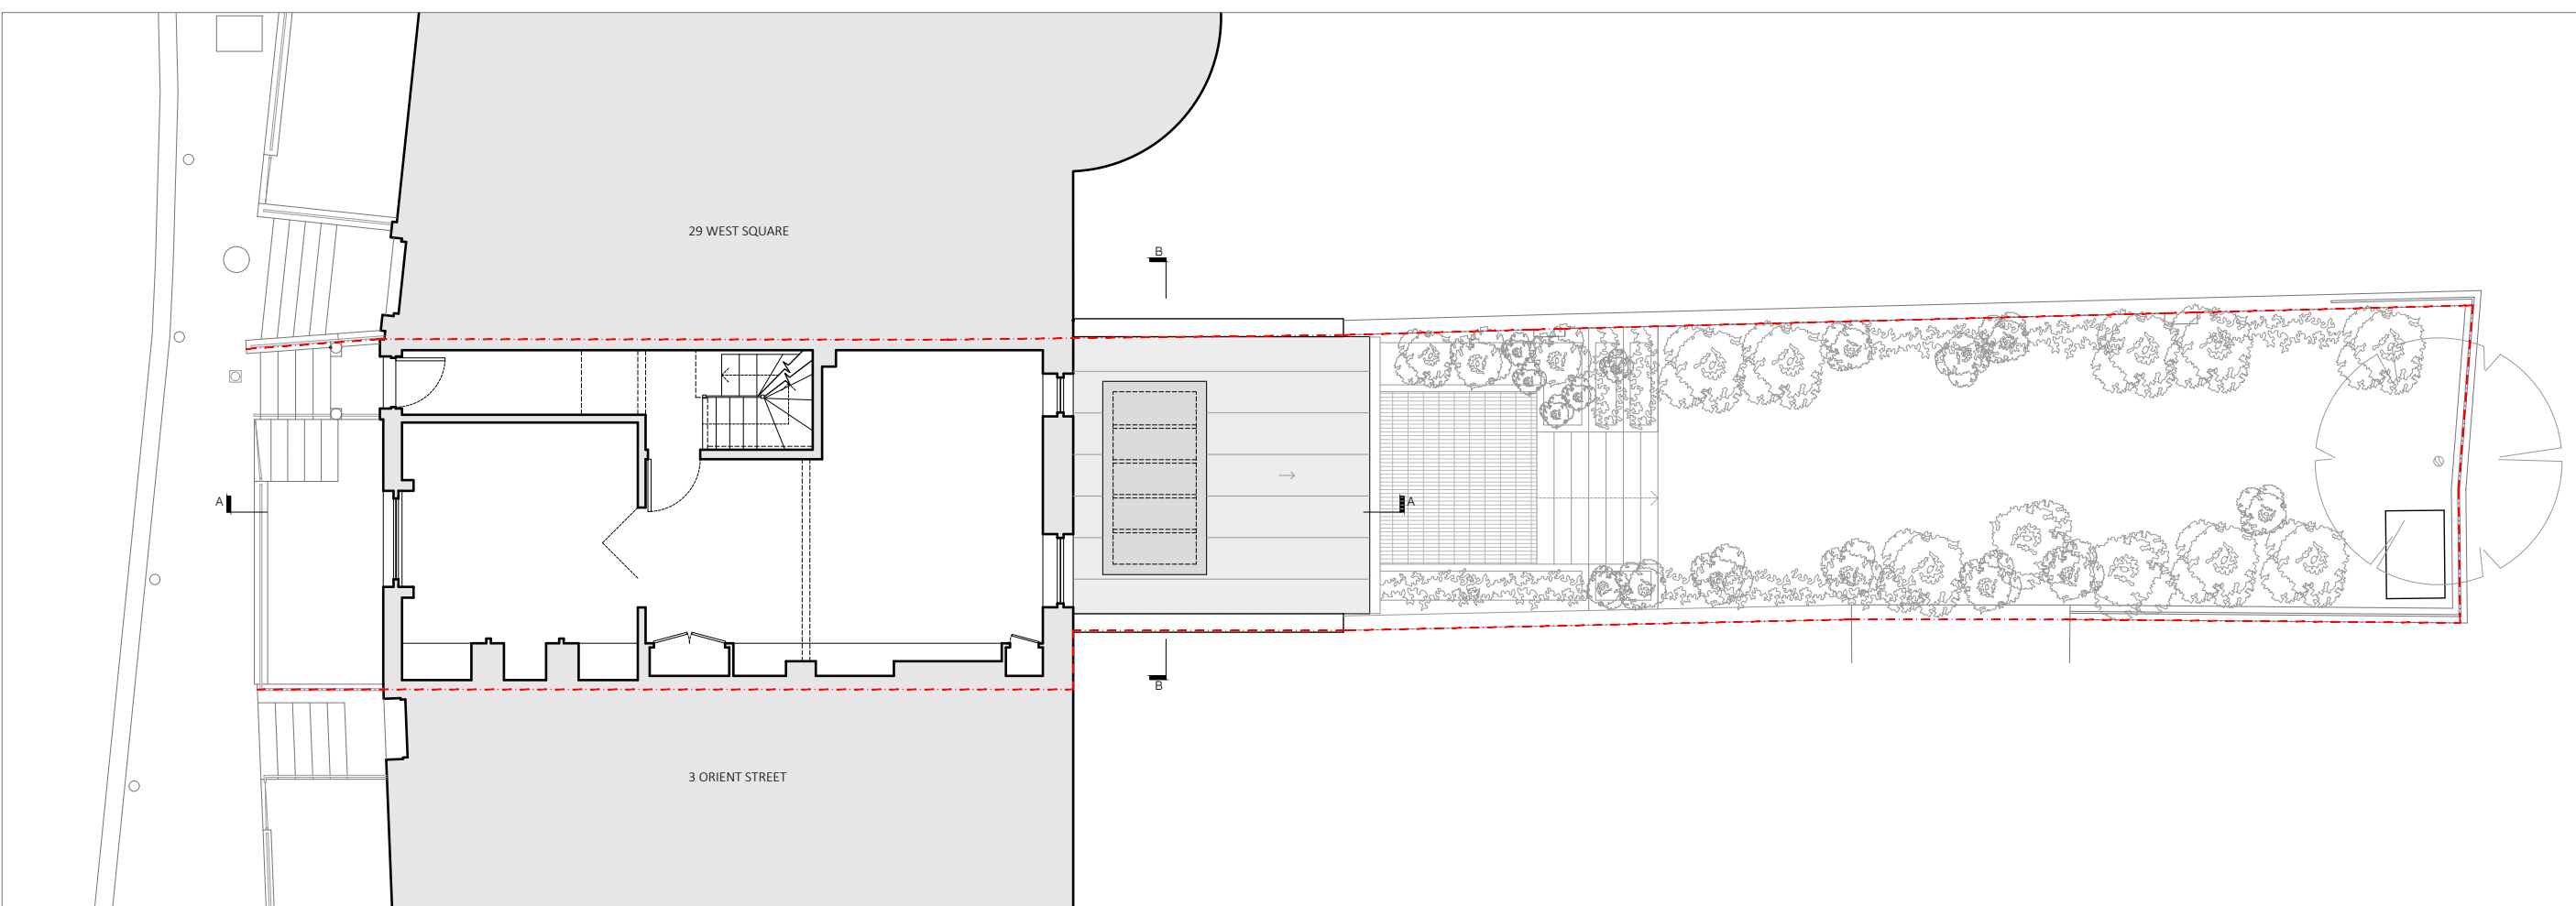

SITE BLOCK PLAN 1:500

SITE LOCATION PLAN 1:1250

SITE PLAN 1:100

YARD ARCHITECTS		STUDIO@YARDARCHITECTS.CO.UK	
PROJECT	1 ORIENT STREET, LONDON, SE11 4SR		
DRAWING TITLE	PROPOSED LOCATION, BLOCK & SITE PLAN		
DATE	JANUARY 2024	JOB NO. 186	DRAWING NO. PP-00
SCALE @ A3	VARIES	REV. -	