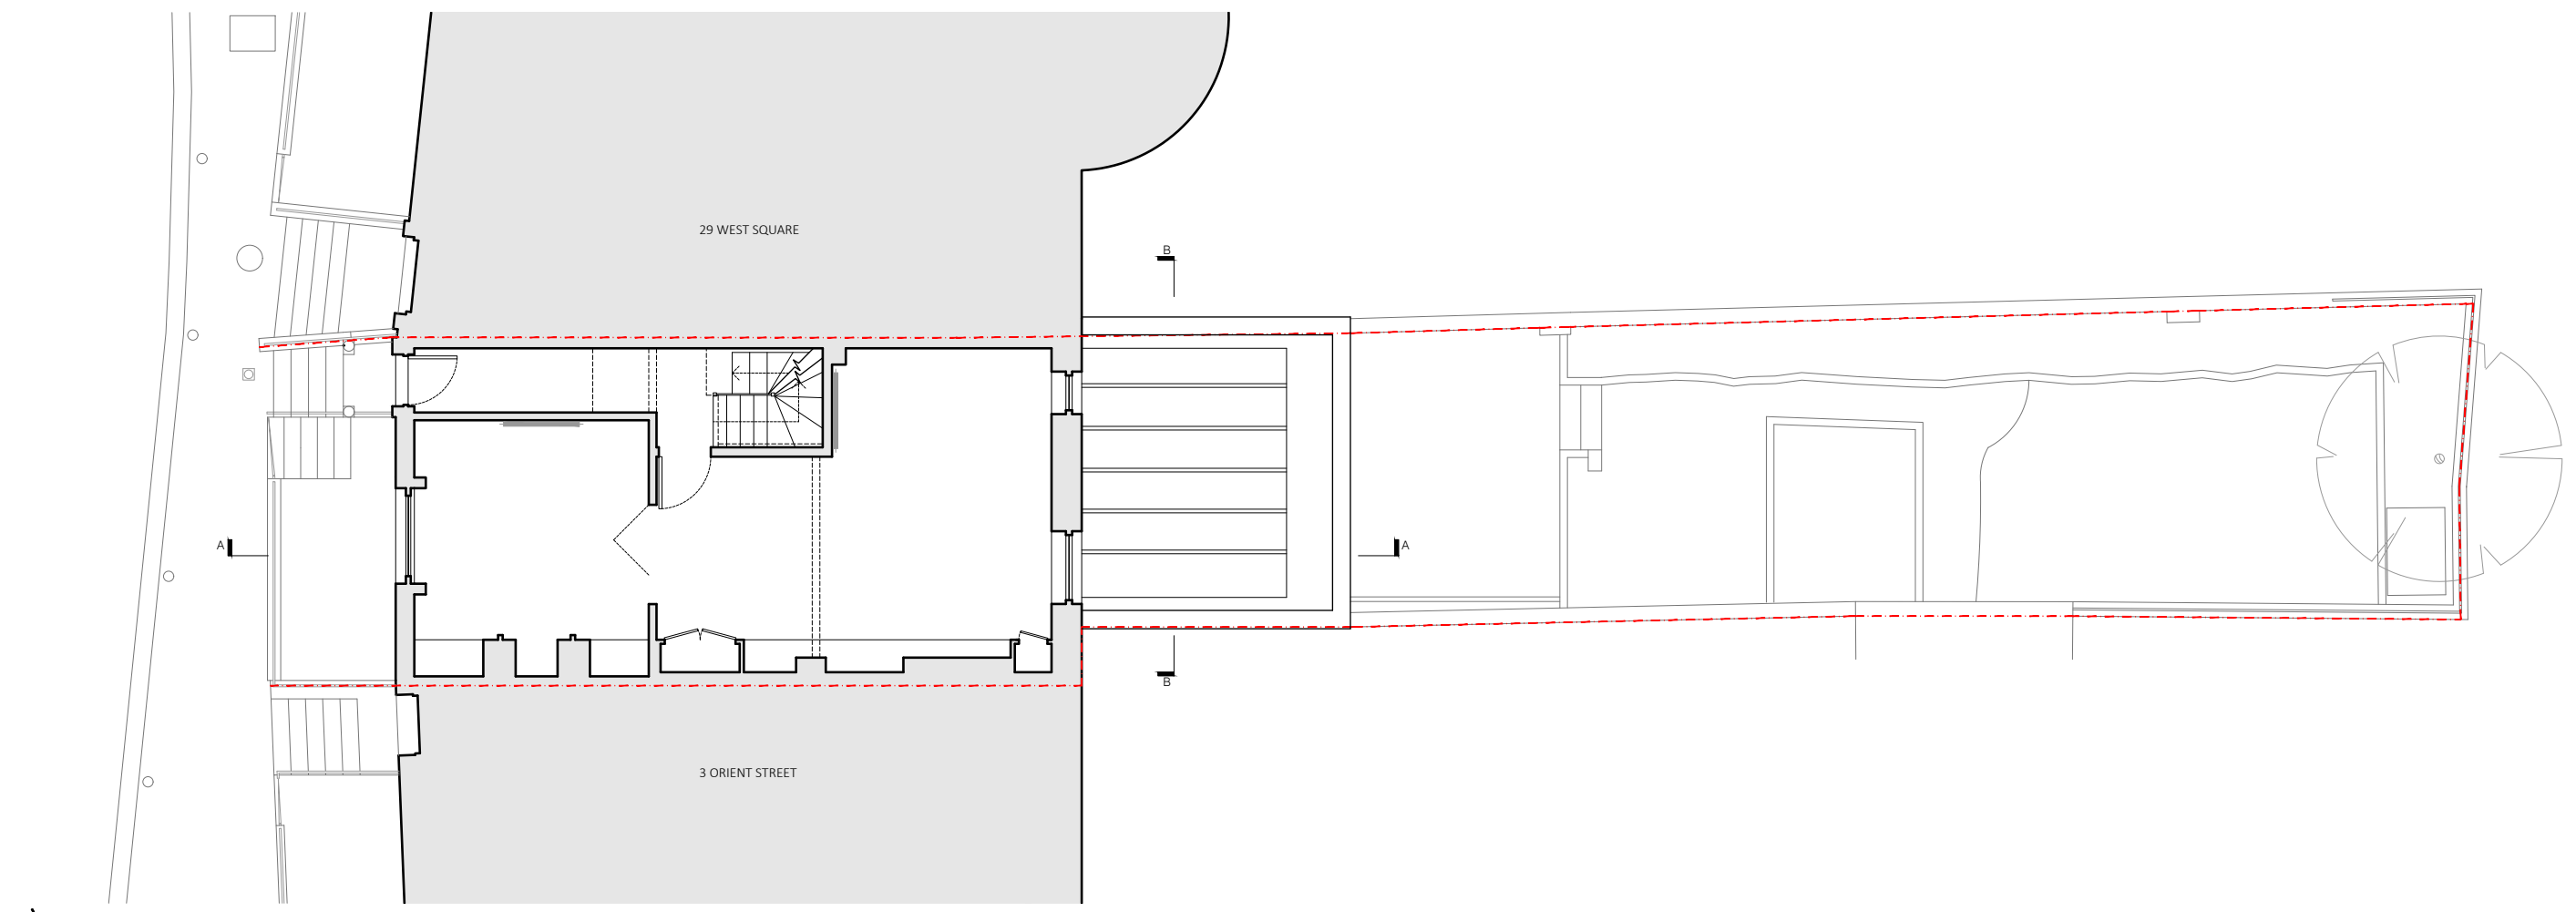

SITE BLOCK PLAN 1:500

SITE LOCATION PLAN 1:1250

SITE PLAN 1:100

YARDARCHITECTS [STUDIO@YARDARCHITECTS.CO.UK](mailto:STUDIO@YARDARCHITECTS.CO.UK)

PROJECT	1 ORIENT STREET, LONDON, SE11 4SR		
DRAWING TITLE	EXISTING LOCATION, BLOCK & SITE PLAN		
DATE	JANUARY 2024	JOB NO. 186	DRAWING NO. EX-00
SCALE @ A3	VARIES	REV. -	