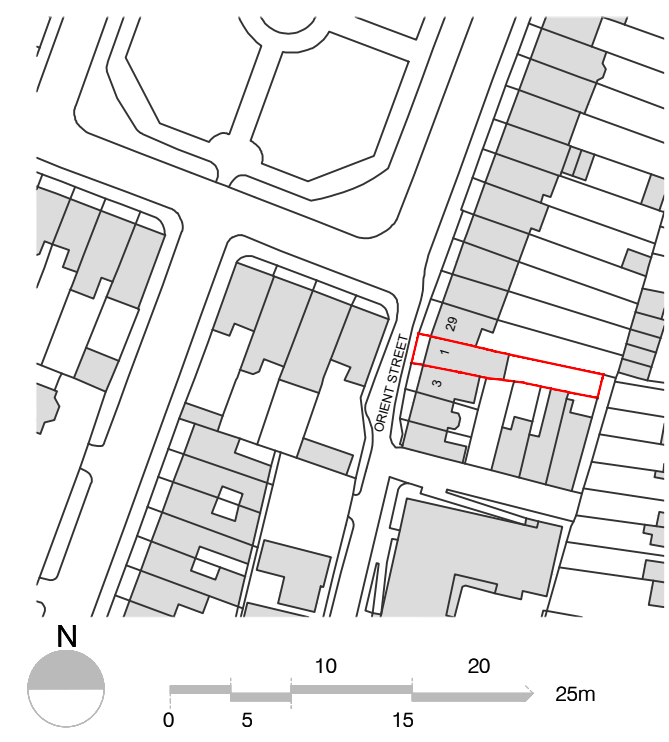

SITE BLOCK PLAN 1:500

SITE LOCATION PLAN 1:1250

SITE PLAN 1:100

YARDARCHITECTS [STUDIO@YARDARCHITECTS.CO.UK](mailto:STUDIO@YARDARCHITECTS.CO.UK)

PROJECT	1 ORIENT STREET, LONDON, SE11 4SR		
DRAWING TITLE	EXISTING LOCATION, BLOCK & SITE PLAN		
DATE	JANUARY 2024	JOB NO. 186	DRAWING NO. EX-00
SCALE @ A3	VARIES	REV. -	