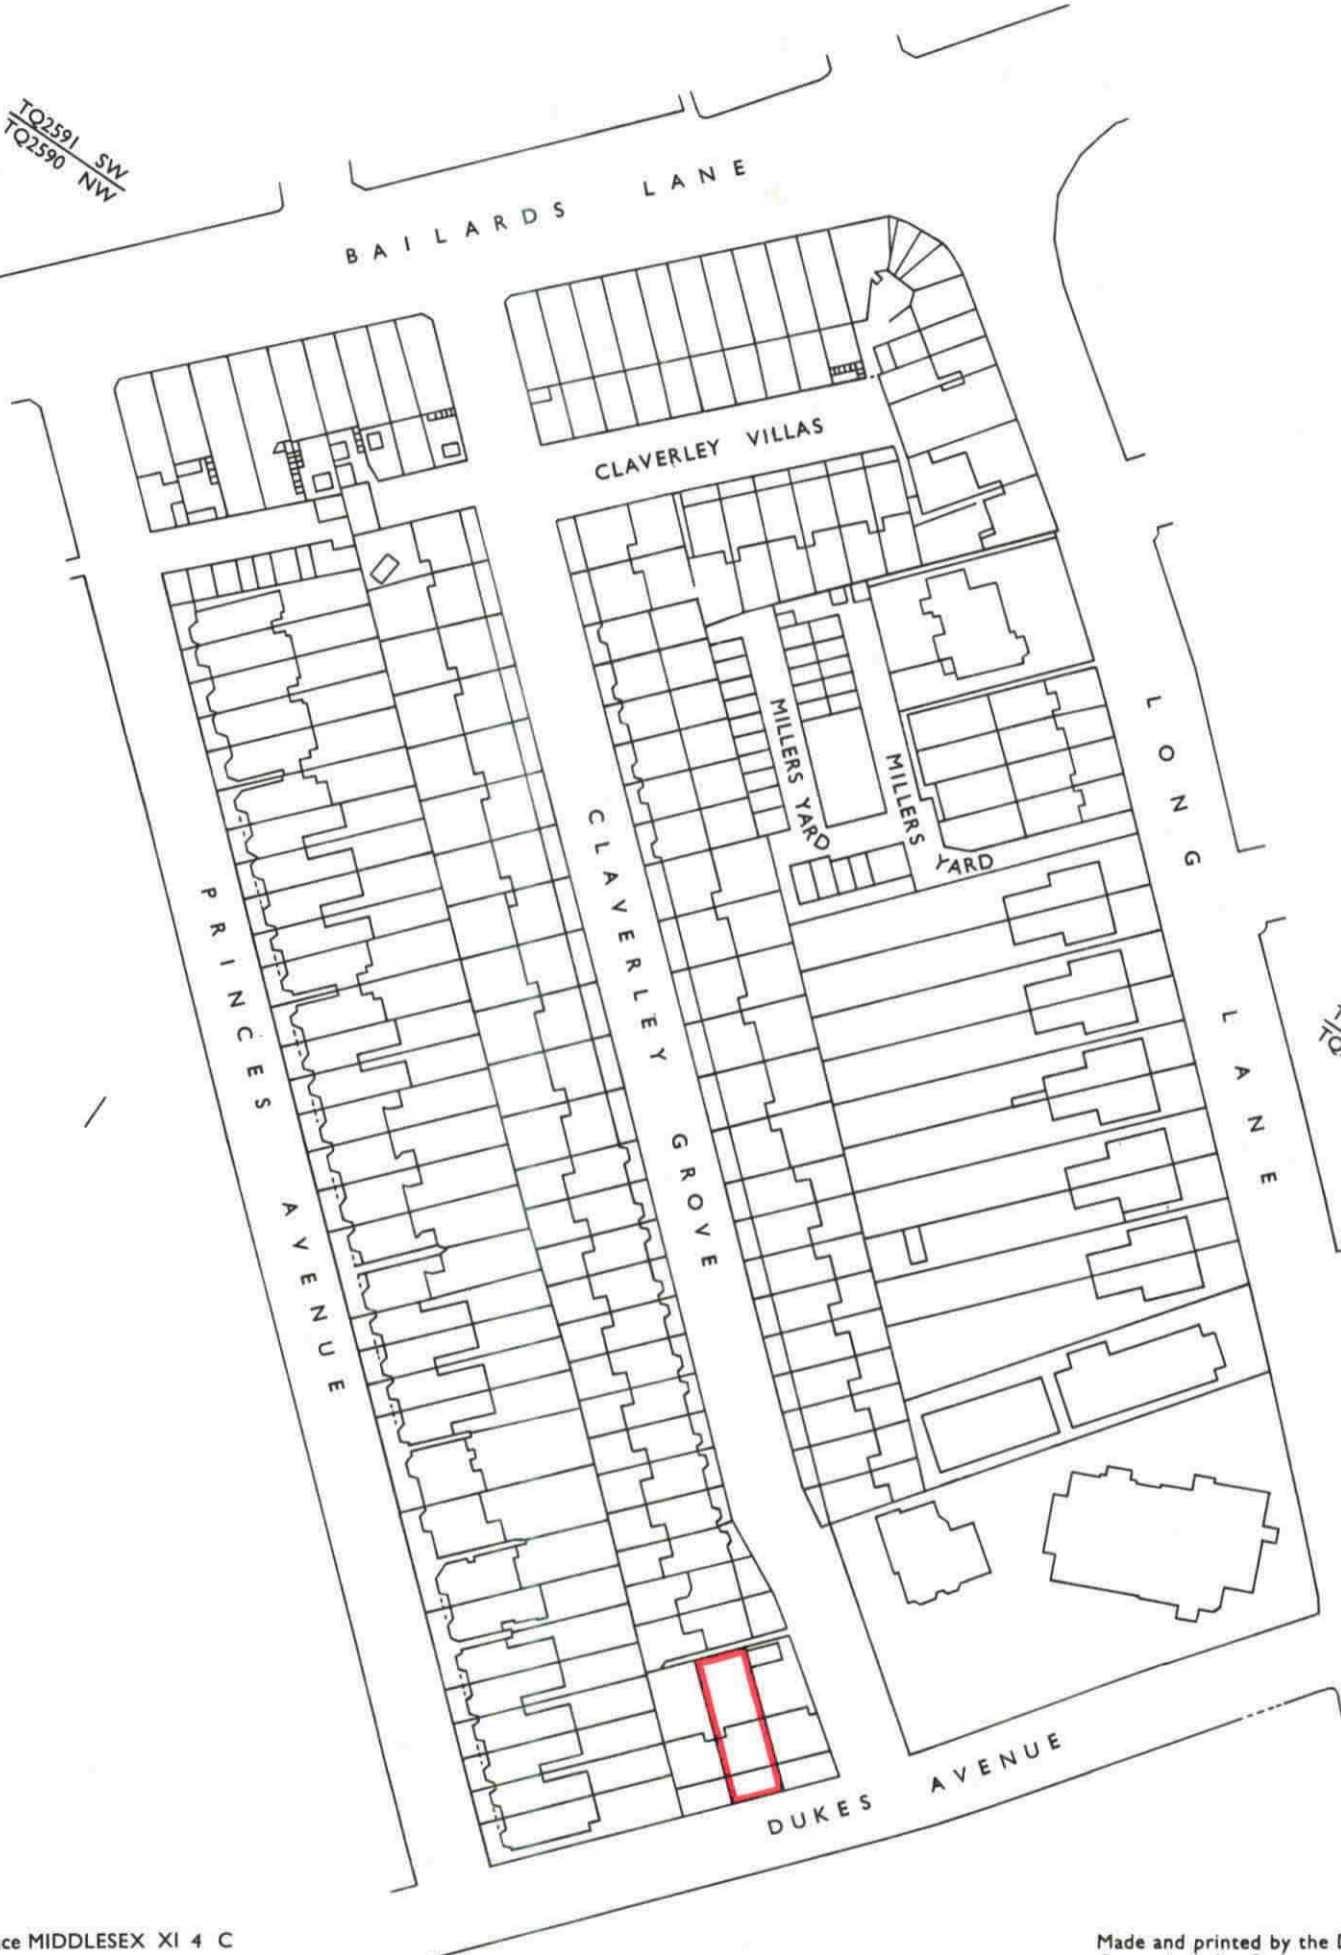

H. M LAND REGISTRY GENERAL MAP

NATIONAL GRID PLAN
GREATER LONDON

TQ 2590 SECTION A

Scale 1/1250

BOROUGH OF BARNET

TQ2591 SW
TQ2590 NW

TQ2591 SE
TQ2590 NE

Old Reference MIDDLESEX XI 4 C

Made and printed by the Director
General of the Ordnance Survey,
Chessington, Surrey. 1966 for HMLR
© Crown Copyright 1966

TITLE No NGL262819

This is a copy of the title plan on 1 AUG 2023 at 09:33:57. This copy does not take account of any application made after that time even if still pending in HM Land Registry when this copy was issued.

HM Land Registry endeavours to maintain high quality and scale accuracy of title plan images. The quality and accuracy of any print will depend on your printer, your computer and its print settings. This title plan shows the general position, not the exact line, of the boundaries. It may be subject to distortions in scale. Measurements scaled from this plan may not match measurements between the same points on the ground.