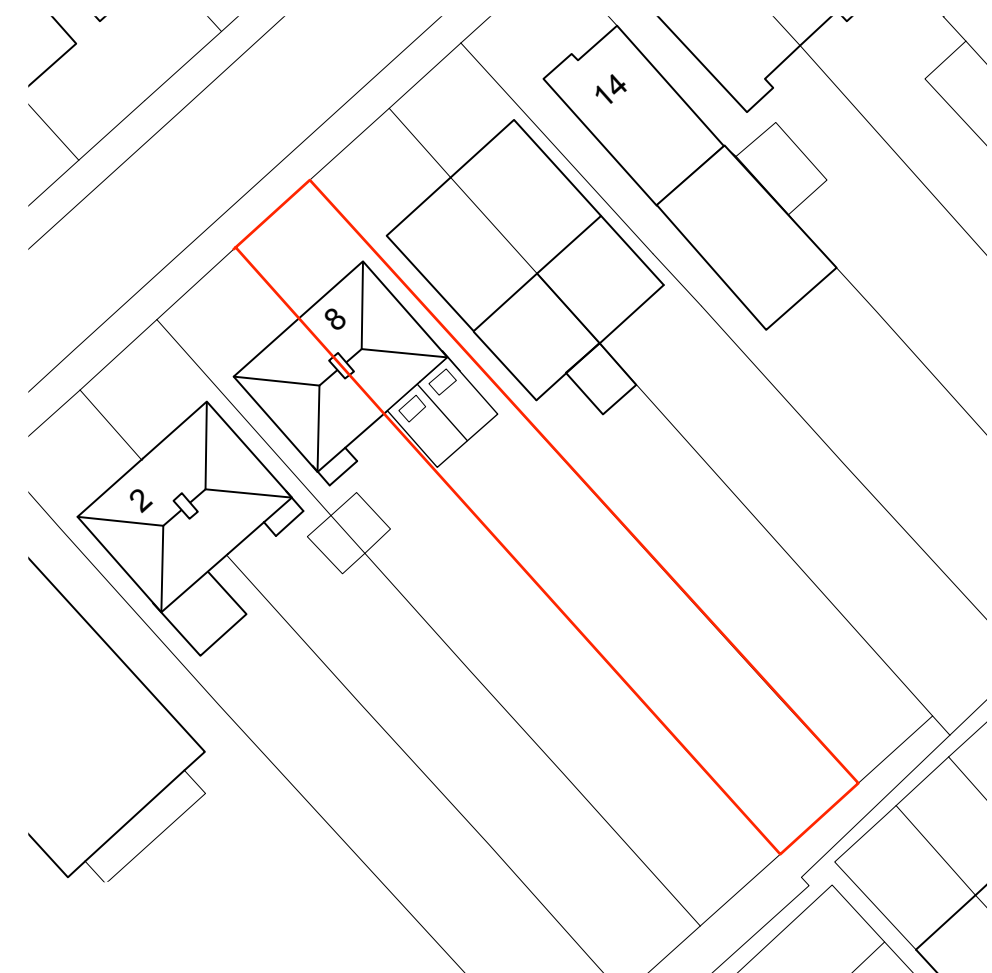

**8 Glanville Road, OX4 2DD**

Drawing number: GLA\_01

Drawing title: Site location plan and site block plans

Date: 18th January 2024

**Site location plan**  
Scale 1:1250

**Existing block plan**  
Scale 1:500

**Proposed block plan**  
Scale 1:500