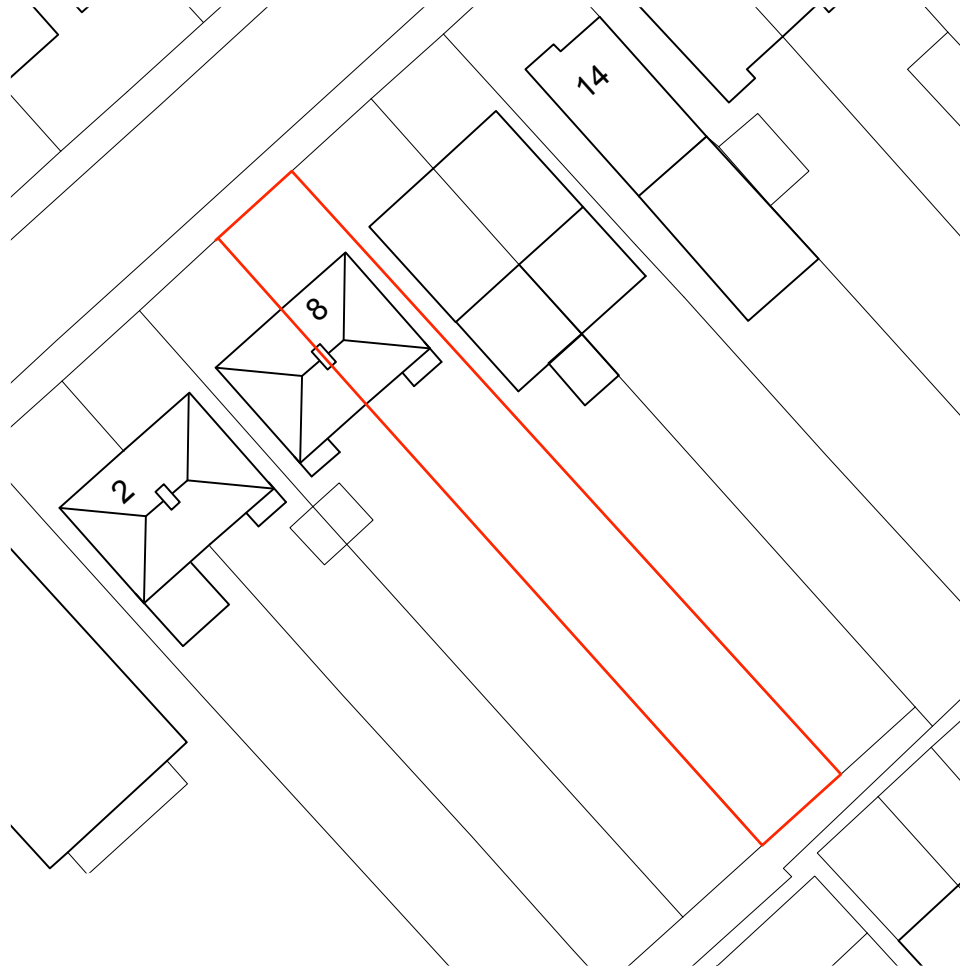

**8 Glanville Road, OX4 2DD**

Drawing number: GLA\_01

Drawing title: Site location plan and site block plans

Date: 18th January 2024

**Site location plan**  
Scale 1:1250

**Existing block plan**  
Scale 1:500

**Proposed block plan**  
Scale 1:500