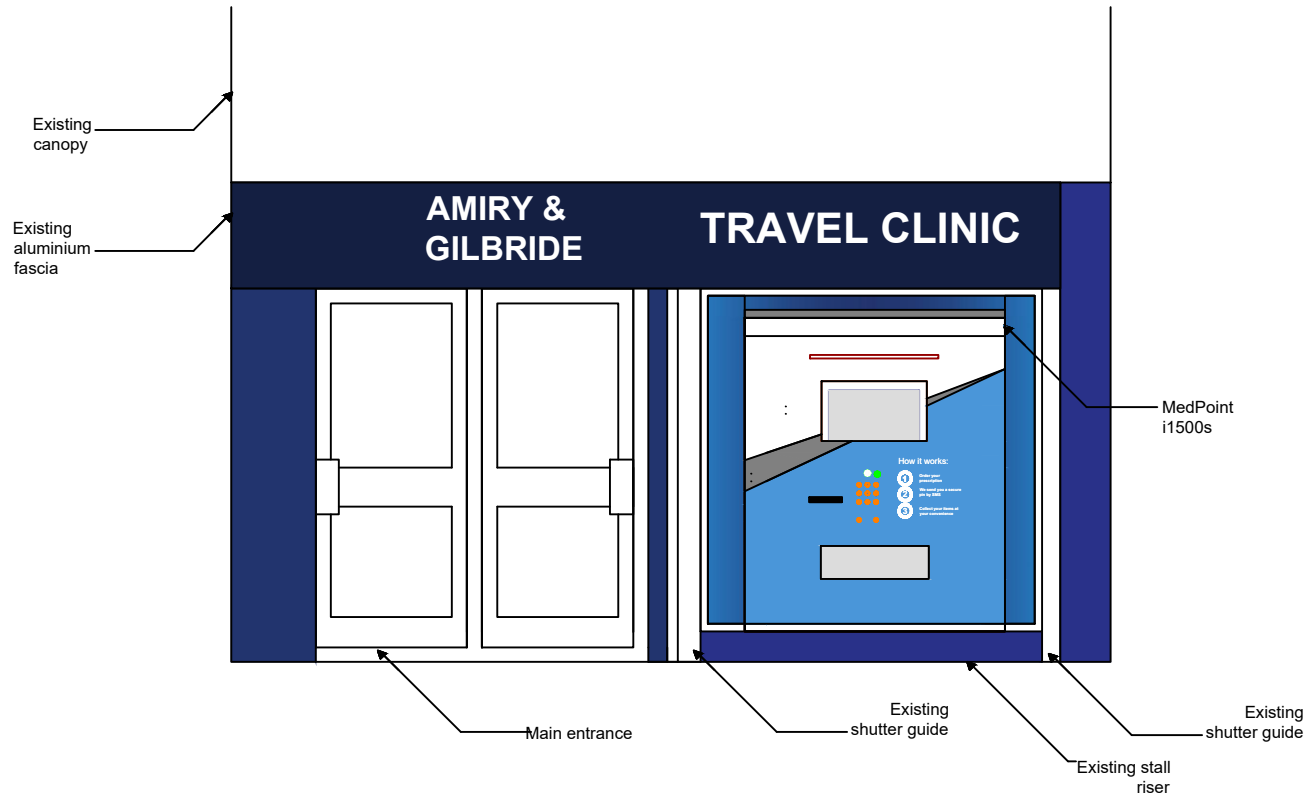

Proposed Shopfront elevation

Vinyl wrap to front of Medpoint i1500s dispensing machine

Example of vinyl to front of Medpoint

Scale Ruler in metres

Proposed Shopfront - side elevation

Amiry & Gilbride, Drumchapel

December 2023

Scale 1:50 @ A3

C.Burton

Drawing 2

Note: Any design work provided is chargeable if used by another third party