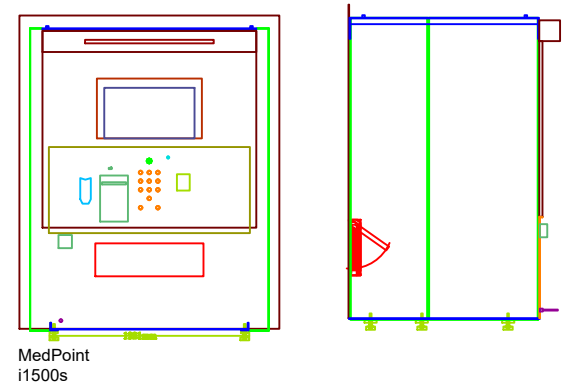

Proposed Shopfront elevation

Vinyl wrap to front of Medpoint i1500s dispensing machine

Example of vinyl to front of Medpoint

Scale Ruler in metres

Proposed Shopfront - side elevation

Amiry & Gilbride, Drumchapel

December 2023

Scale 1:50 @ A3

C.Burton

Drawing 2

Note: Any design work provided is chargeable if used by another third party