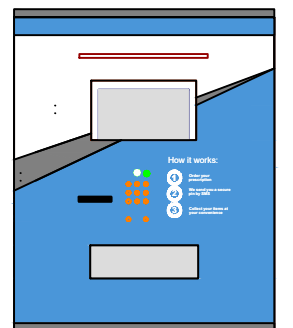

Proposed Shopfront elevation

Vinyl wrap to front of Medpoint i1500s dispensing machine

Example of vinyl to front of Medpoint

Scale Ruler in metres

Proposed Shopfront - side elevation

Amiry & Gilbride, Drumchapel