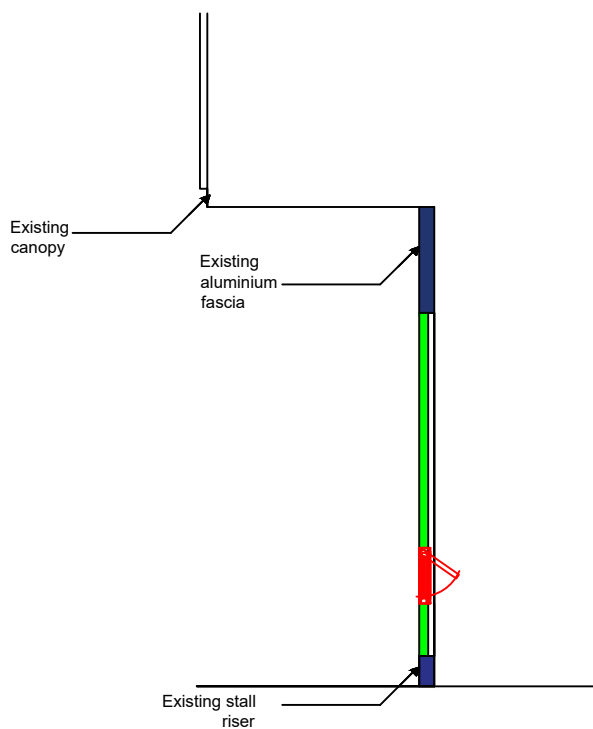

Proposed Shopfront elevation

Vinyl wrap to front of Medpoint i1500s dispensing machine

Example of vinyl to front of Medpoint

Scale Ruler in metres

Proposed Shopfront - side elevation

Amiry & Gilbride, Drumchapel

December 2023

Scale 1:50 @ A3

C.Burton

Drawing 2

Note: Any design work provided is chargeable if used by another third party