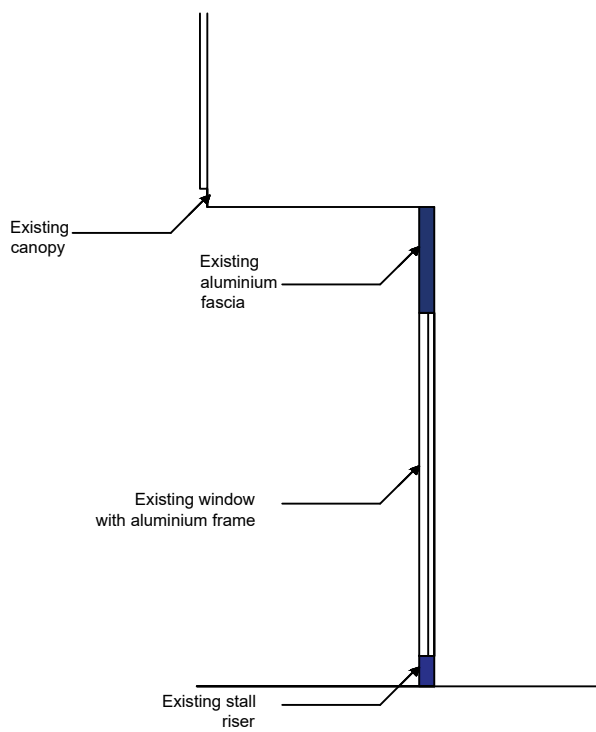

Existing Shopfront elevation

Scale Ruler in metres

Existing Shopfront - side elevation

Amiry & Gilbride, Drumchapel

December 2023

Scale 1:50 @ A3

C.Burton

Drawing 1