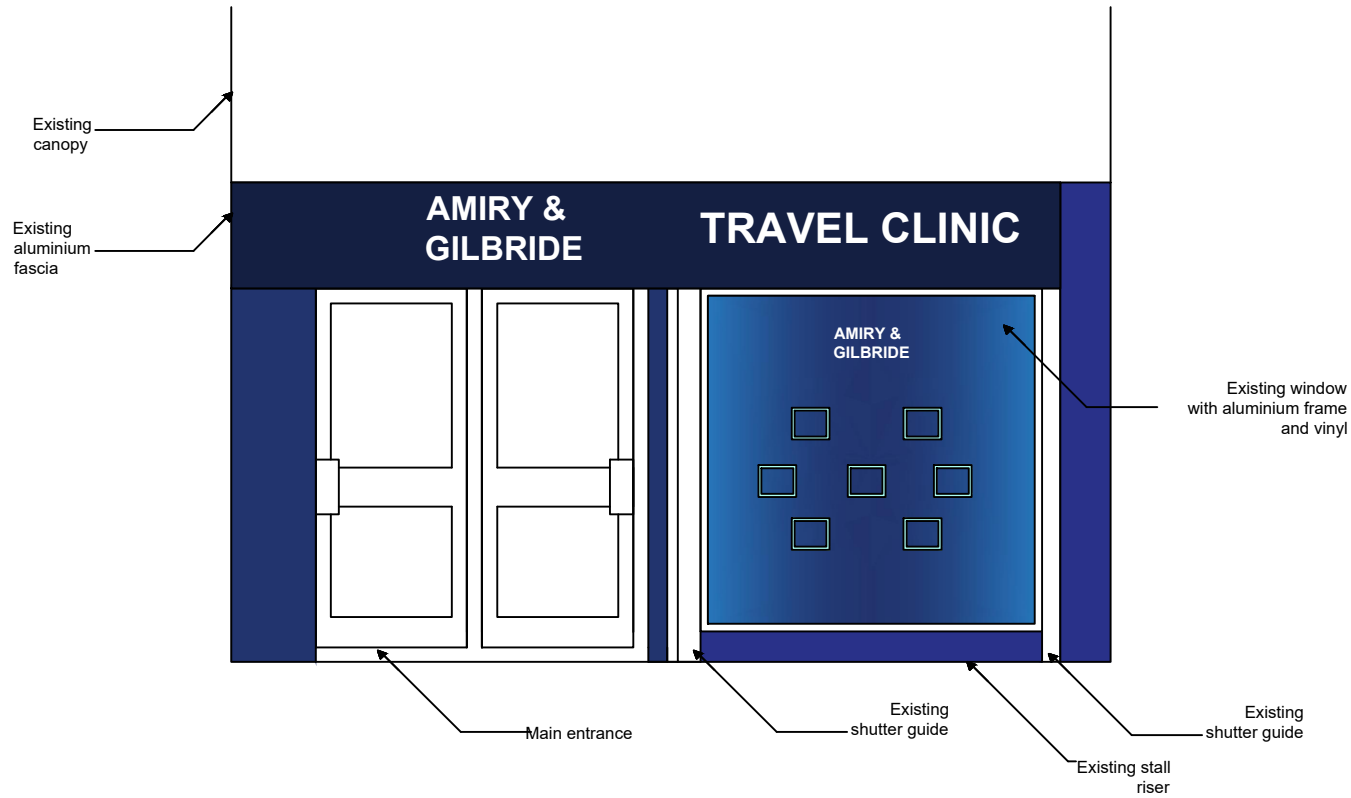

Existing Shopfront elevation

Scale Ruler in metres

Existing Shopfront - side elevation

Amiry & Gilbride, Drumchapel

December 2023

Scale 1:50 @ A3

C.Burton

Drawing 1