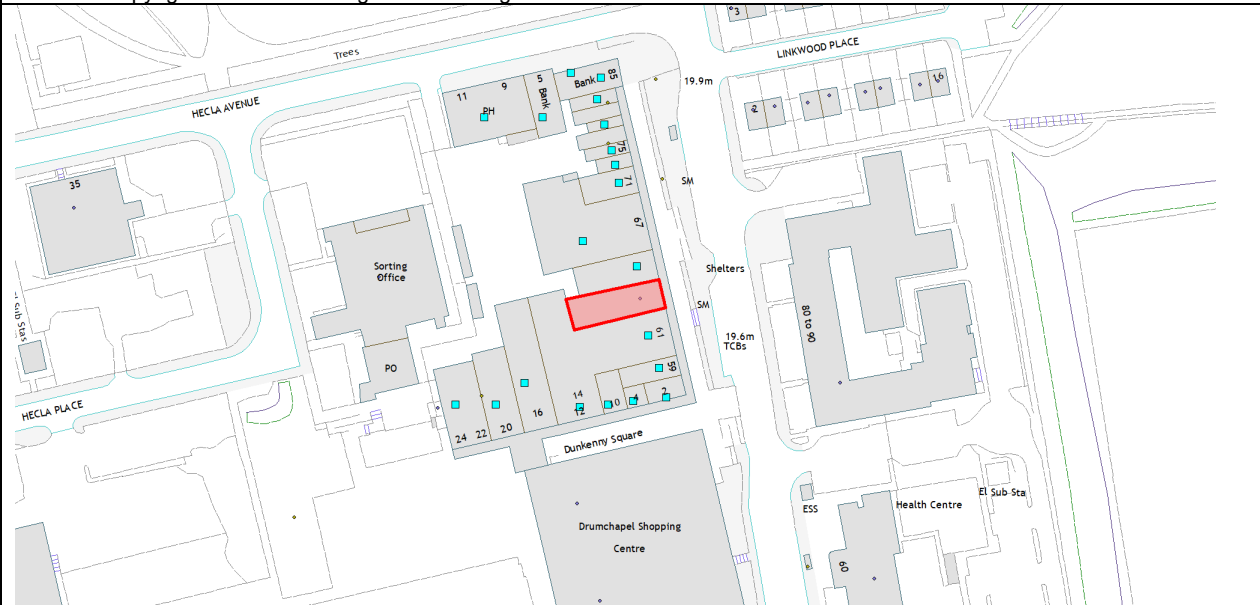

24/00046/FUL

63 Kinfauns Drive Glasgow G15 7TG

NEIGHBOURING LAND TO BE NOTIFIED

None

NEIGHBOURS NOTIFIED

Please note that any mapping is for illustrative purposes only and is not true to any marked scale

© Crown Copyright and database Right 2020. All rights reserved. OS Licence number 100023379

Any Ordnance Survey mapping included within this document is provided by Glasgow City Council under licence from the Ordnance Survey in order to fulfil its public function to make available Council-held public domain information. Persons viewing this mapping should contact Ordnance Survey Copyright for advice where they wish to license Ordnance Survey mapping/map data for their own use. The OS website can be found at www.ordnancesurvey.co.uk

1. 8 Dunkenny Square Glasgow G15 8NB
2. 77 Kinfauns Drive Glasgow G15 7TG
3. 1 Hecla Avenue Glasgow G15 8NA
4. 12 Dunkenny Square Glasgow G15 8NB
5. 9 Hecla Avenue Glasgow G15 8NA
6. 24 Dunkenny Square Glasgow G15 8NB
7. 4A Dunkenny Square Glasgow G15 8NB
8. 73 Kinfauns Drive Glasgow G15 7TG
9. 79 Kinfauns Drive Glasgow G15 7TG
10. 75 Kinfauns Drive Glasgow G15 7TG
11. 71 Kinfauns Drive Glasgow G15 7TG
12. 85 Kinfauns Drive Glasgow G15 7TG
13. 83 Kinfauns Drive Glasgow G15 7TG