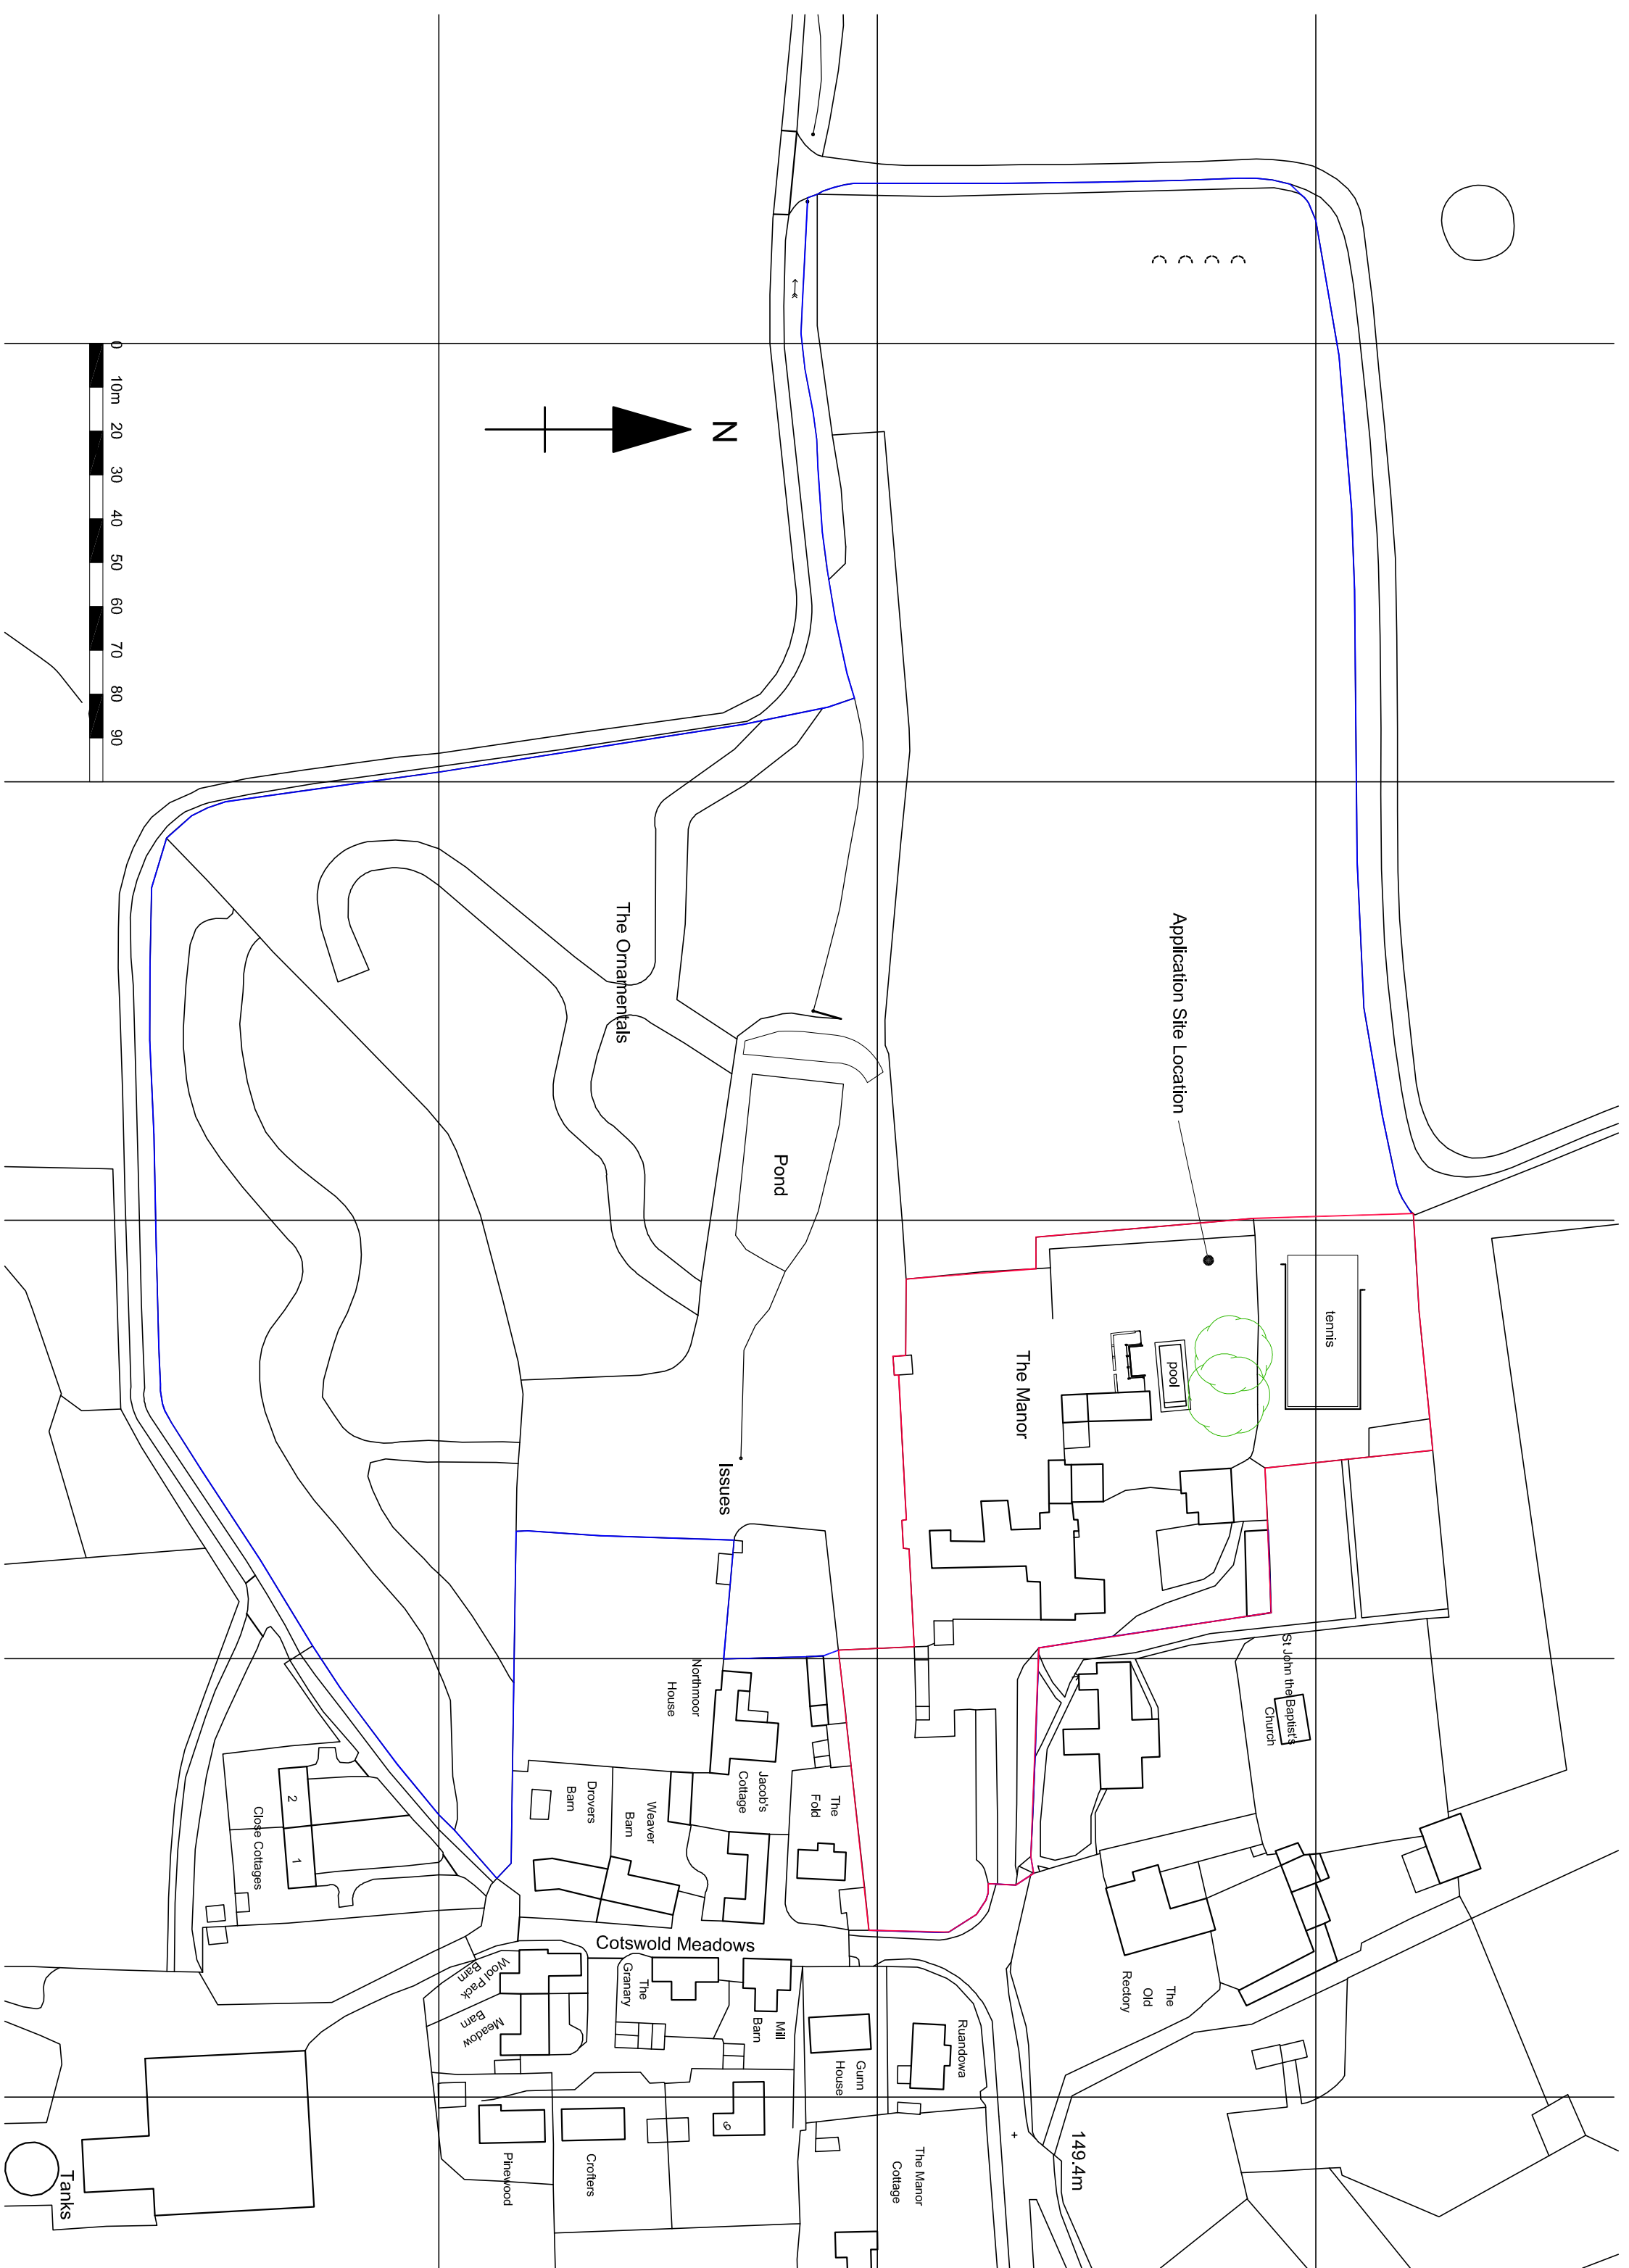

PIPPA PATON

www.pippapatondesign.co.uk
O 01865 - 595470
M 07836 - 793624
E studio@pippapatondesign.co.uk
The Studio, Mill Barn, Cow Lane,
Longworth, Oxfordshire

DISCLAIMER

ALL DRAWINGS ARE COPYRIGHT OF PIPPA PATON DESIGN LTD AND MAY NOT BE DUPLICATED, DISCLOSED OR USED WITHOUT WRITTEN CONSENT OF PIPPA PATON DESIGN LTD.
ALL DIMENSIONS & CONDITIONS ARE TO BE VERIFIED ON SITE BY CONTRACTORS.

PROJECT STATUS

- ☐ CONCEPT ☒ PLANNING
- ☐ DESIGN INTENT ☐ COSTING
- ☐ CONSTRUCTION ☐ ISSUED

PROJECT TITLE:
New Treehouse at
The Manor
Great Rissington
ADDRESS:

THE MANOR
GREAT RISSINGTON
GLOS. GL54 2LN
PROJECT OWNER:

MR. & MRS BERNSTEIN

DATE: 18 December 2023

REVISIONS

No.	DESCRIPTION	DATE	BY
A	Red boundary line rev.	JAN24	RF

APPROVED	CHECKED	DRAWN
SP	RF	

DRAWING No.

1606-TH-001 A

SHEET CONTENT

Site Location Plan

SCALE 1:1250 SHEET SIZE A1

Ordnance Survey (c) Crown Copyright 2017. All rights reserved. Licence number 100022432