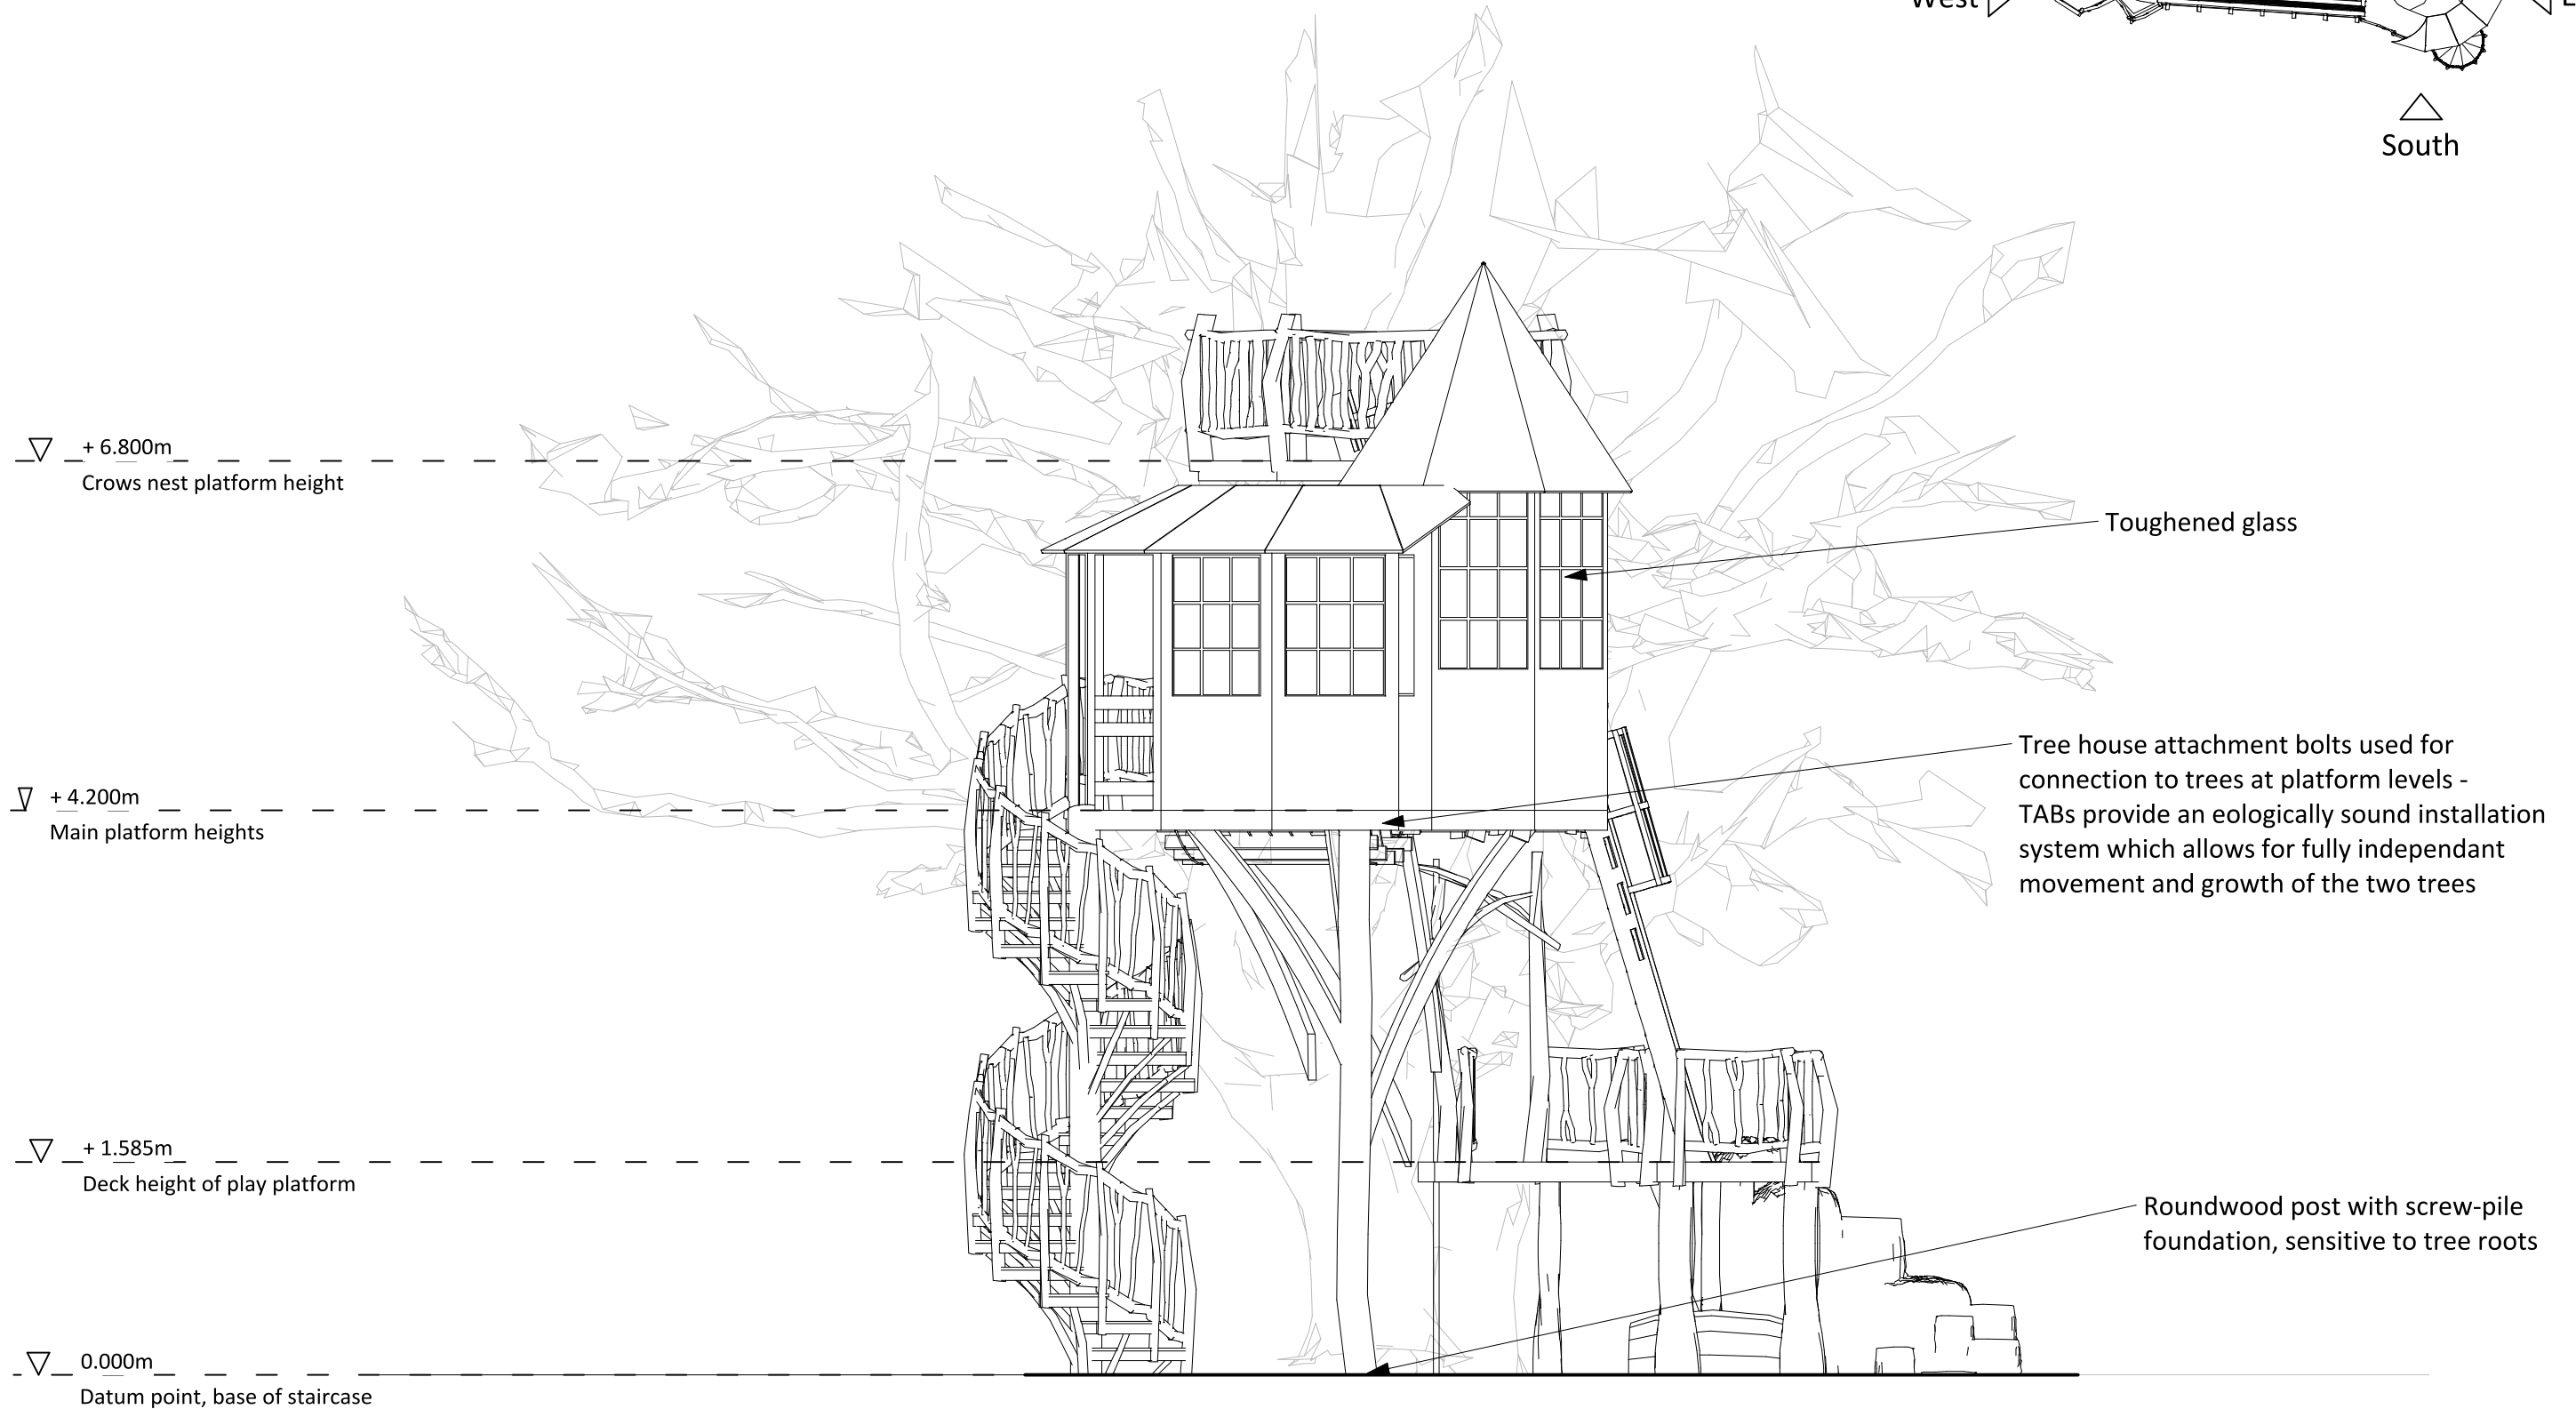

East Elevation

Key Plan: (NTS)

Title: Proposed East Elevation		Drawing no. 06
Project: Rissington Treehouse		
Scale: 1 : 50	Date: 24.08.23	<i>Treetop Co</i>