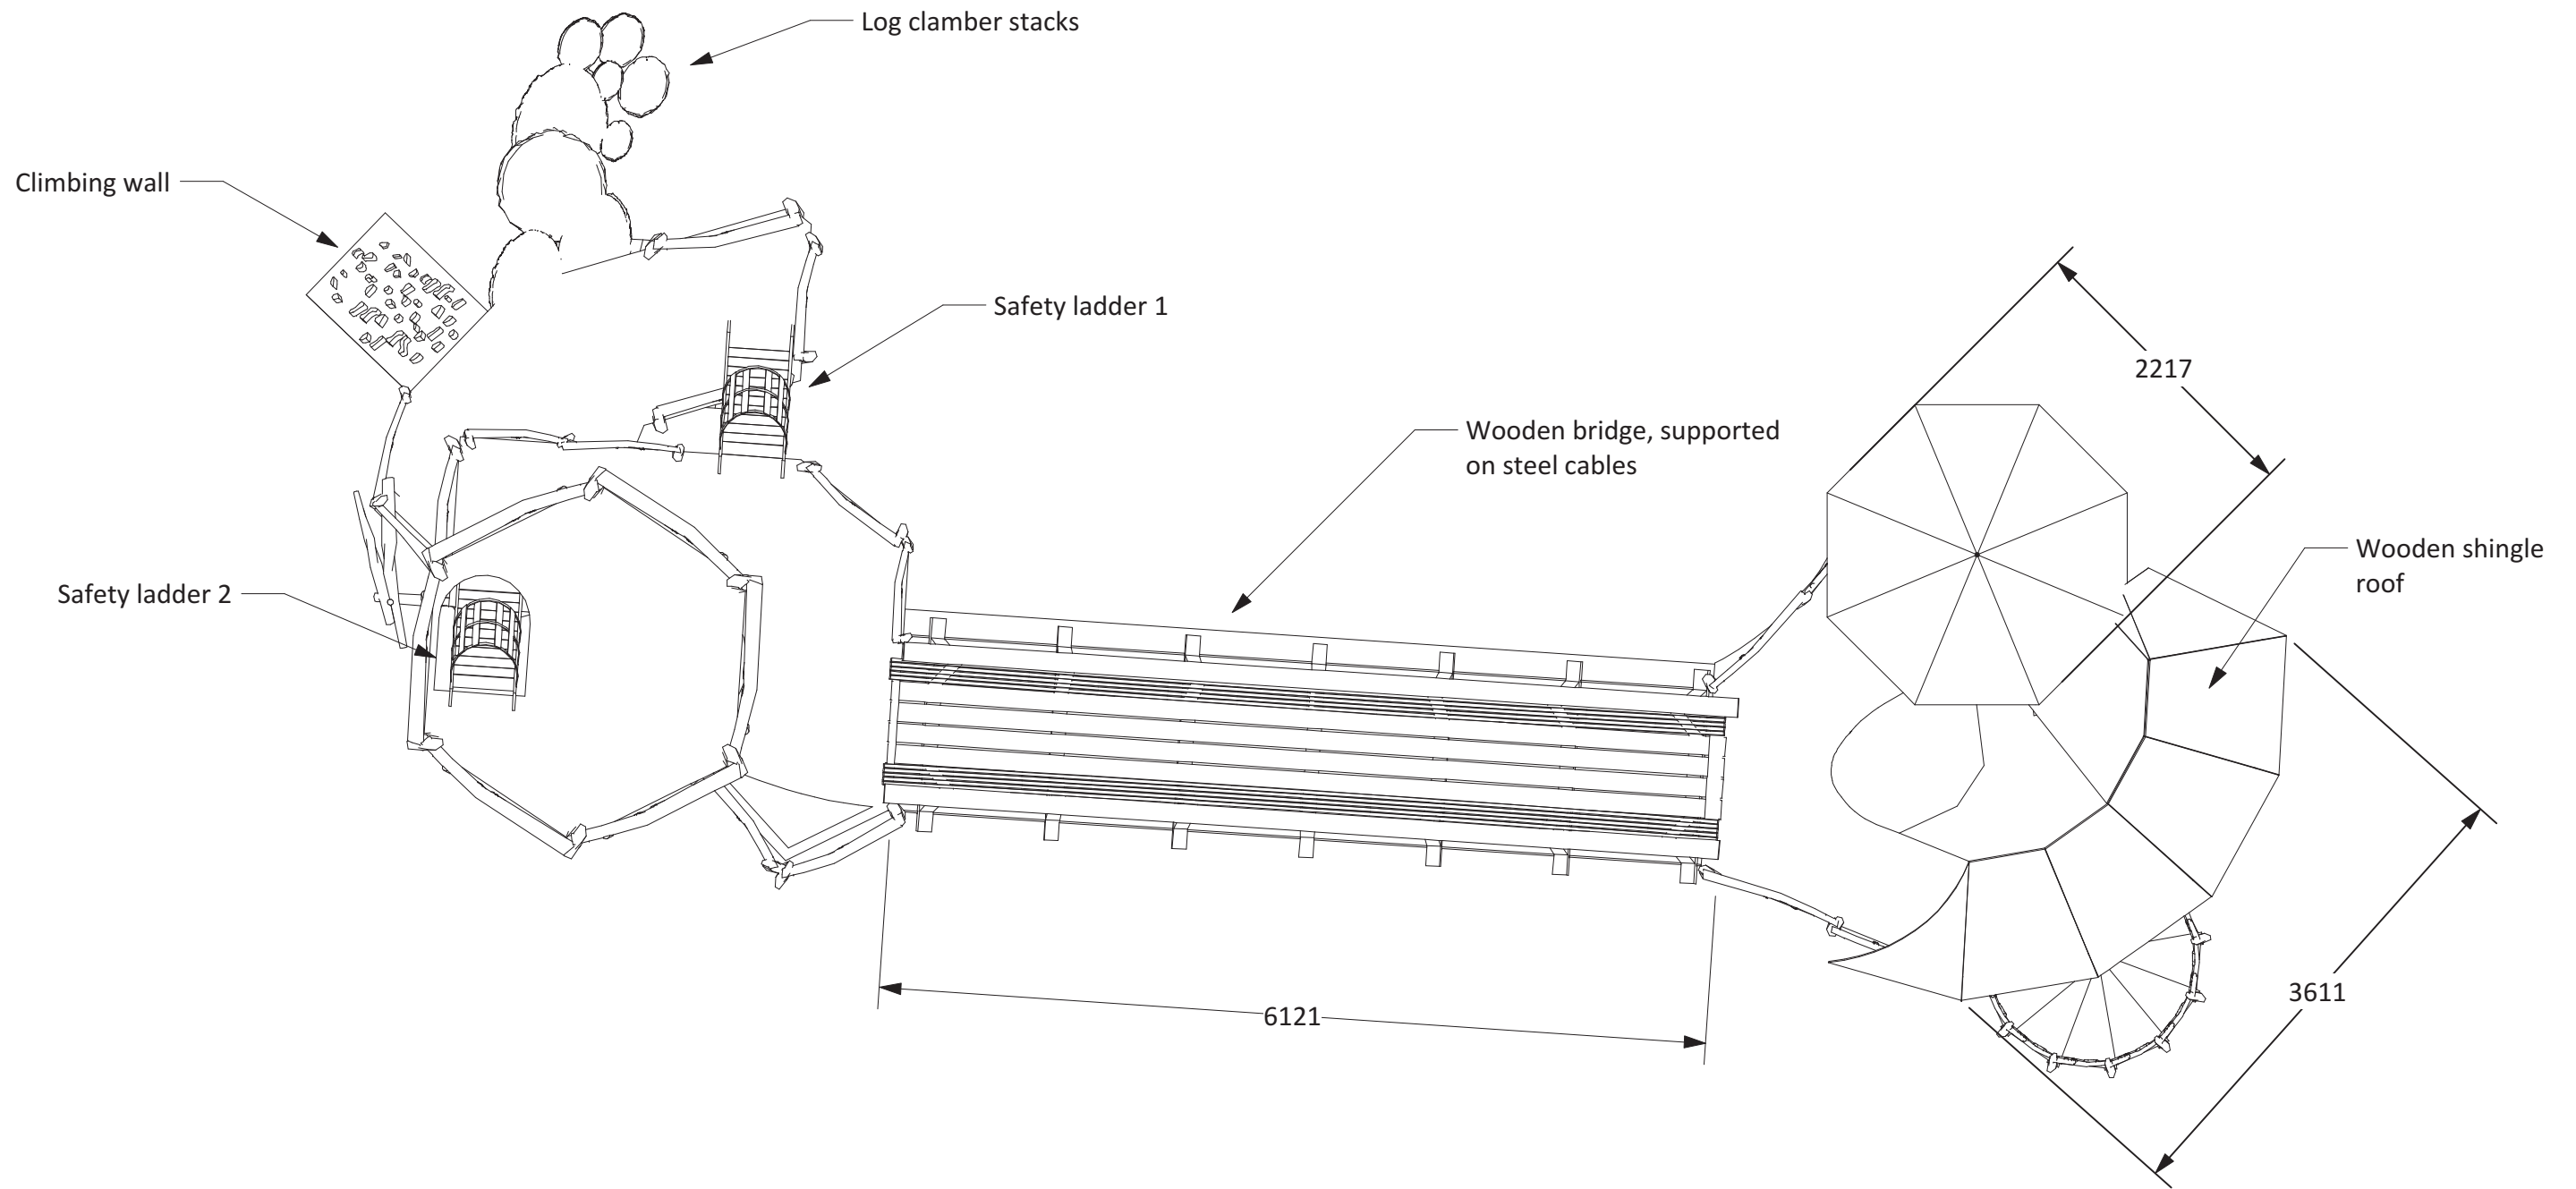

Roof Plan

Title: Proposed Roof Plan		Drawing no. 01	
Project: Rissington Treehouse			
Scale: 1 : 50	Date: 24.08.23		