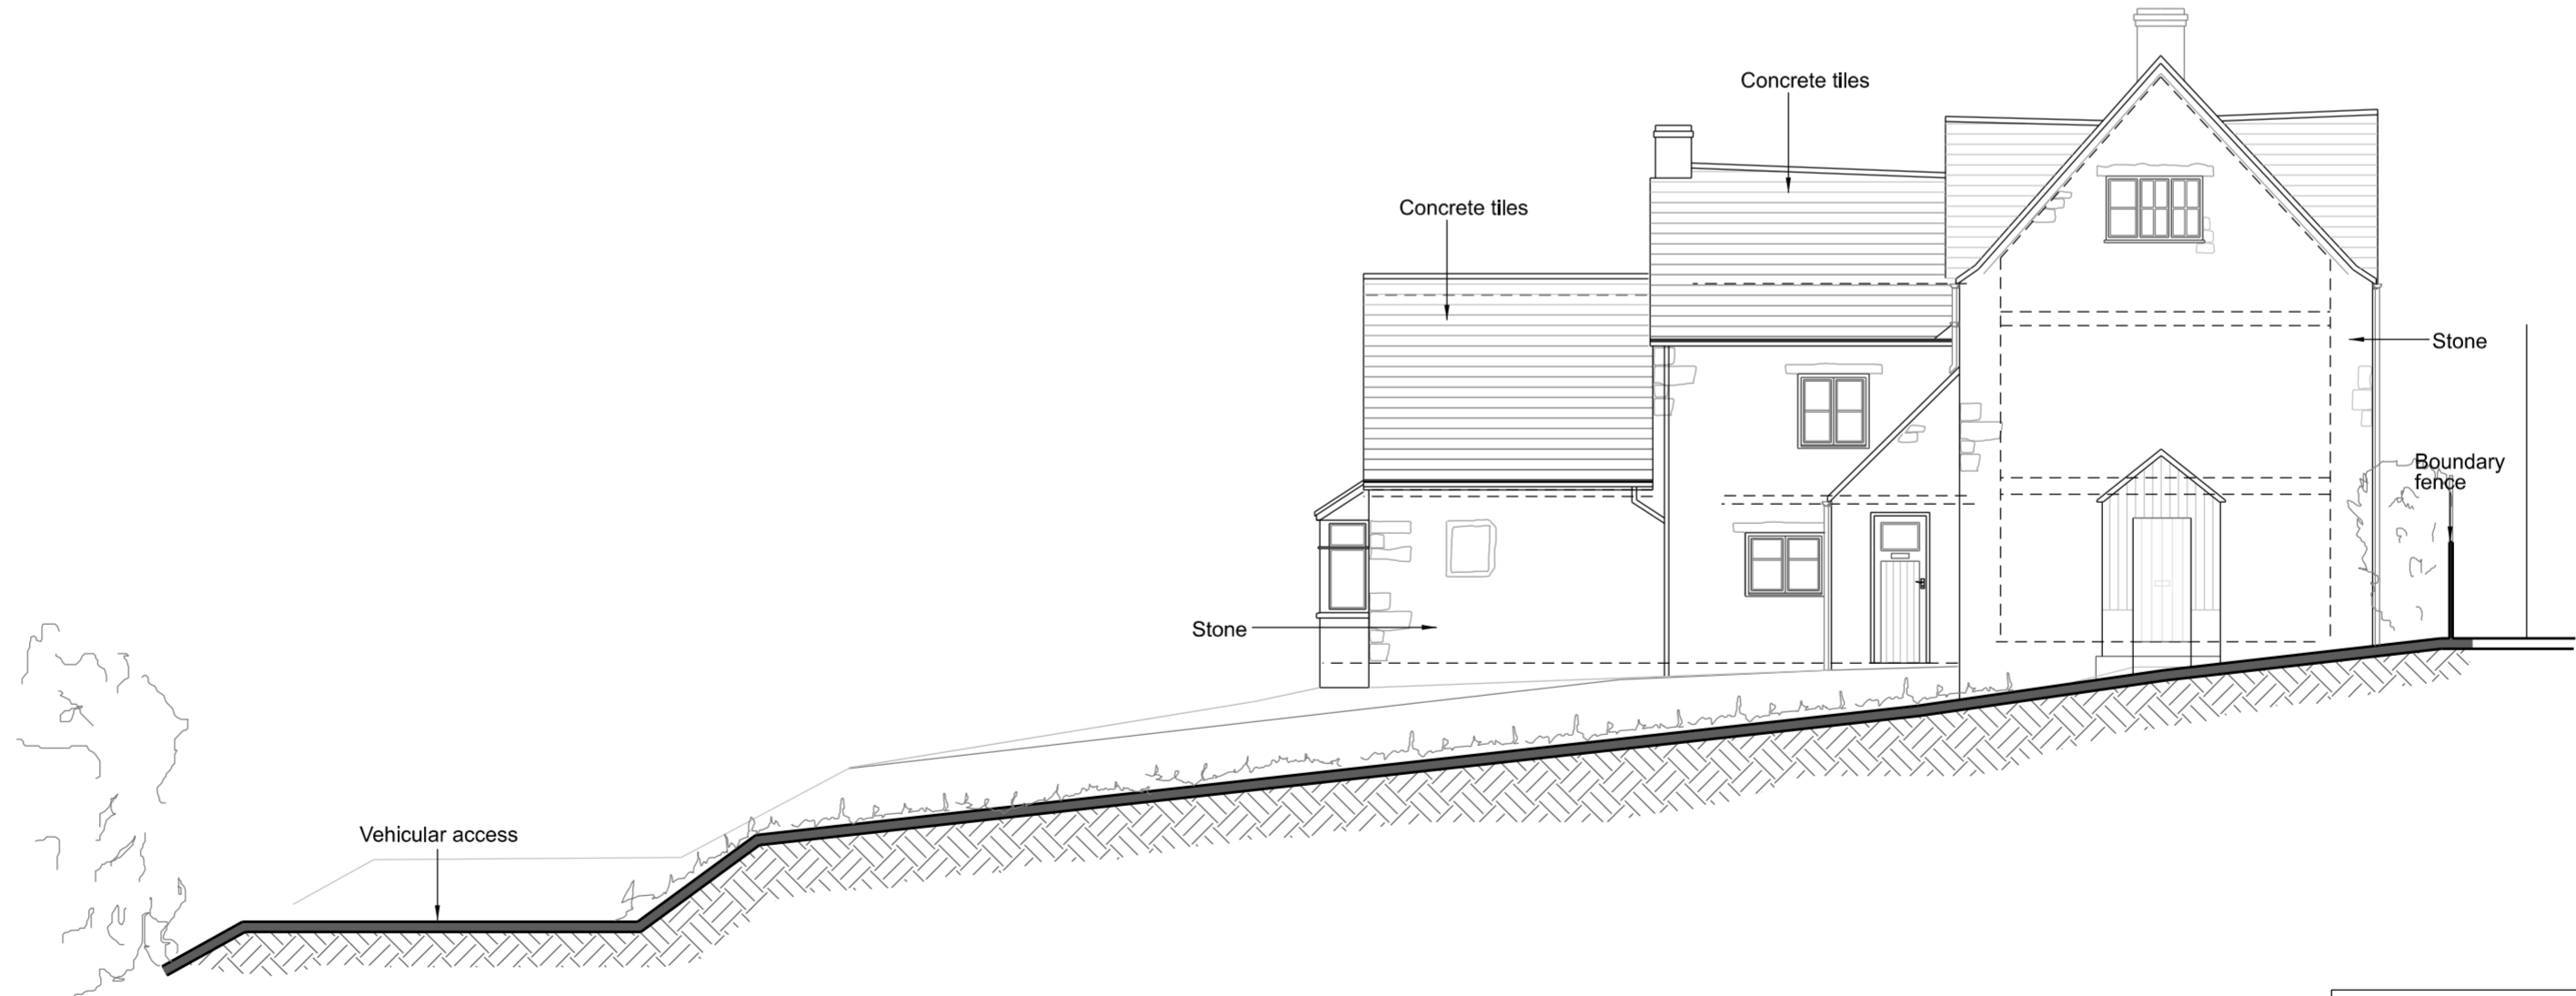

SOUTH ELEVATION

NORTH ELEVATION

<b>SUNDIAL HOUSE DESIGNS</b>			
16 Folly Lane, Stroud, Glos, GL5 1SD Tel: 07789537629			
Drawing Title:	North and South Elevation - Existing		
Project Name:	Calder Cottage	Scale:	1-100@A2
Drawing No:	SHD-CAL-SUR-07-A	Date:	July 2023
Revision:	Rev A - Outbuilding shown removed		

Note: Do not scale from this drawing. All dimensions to be confirmed on site