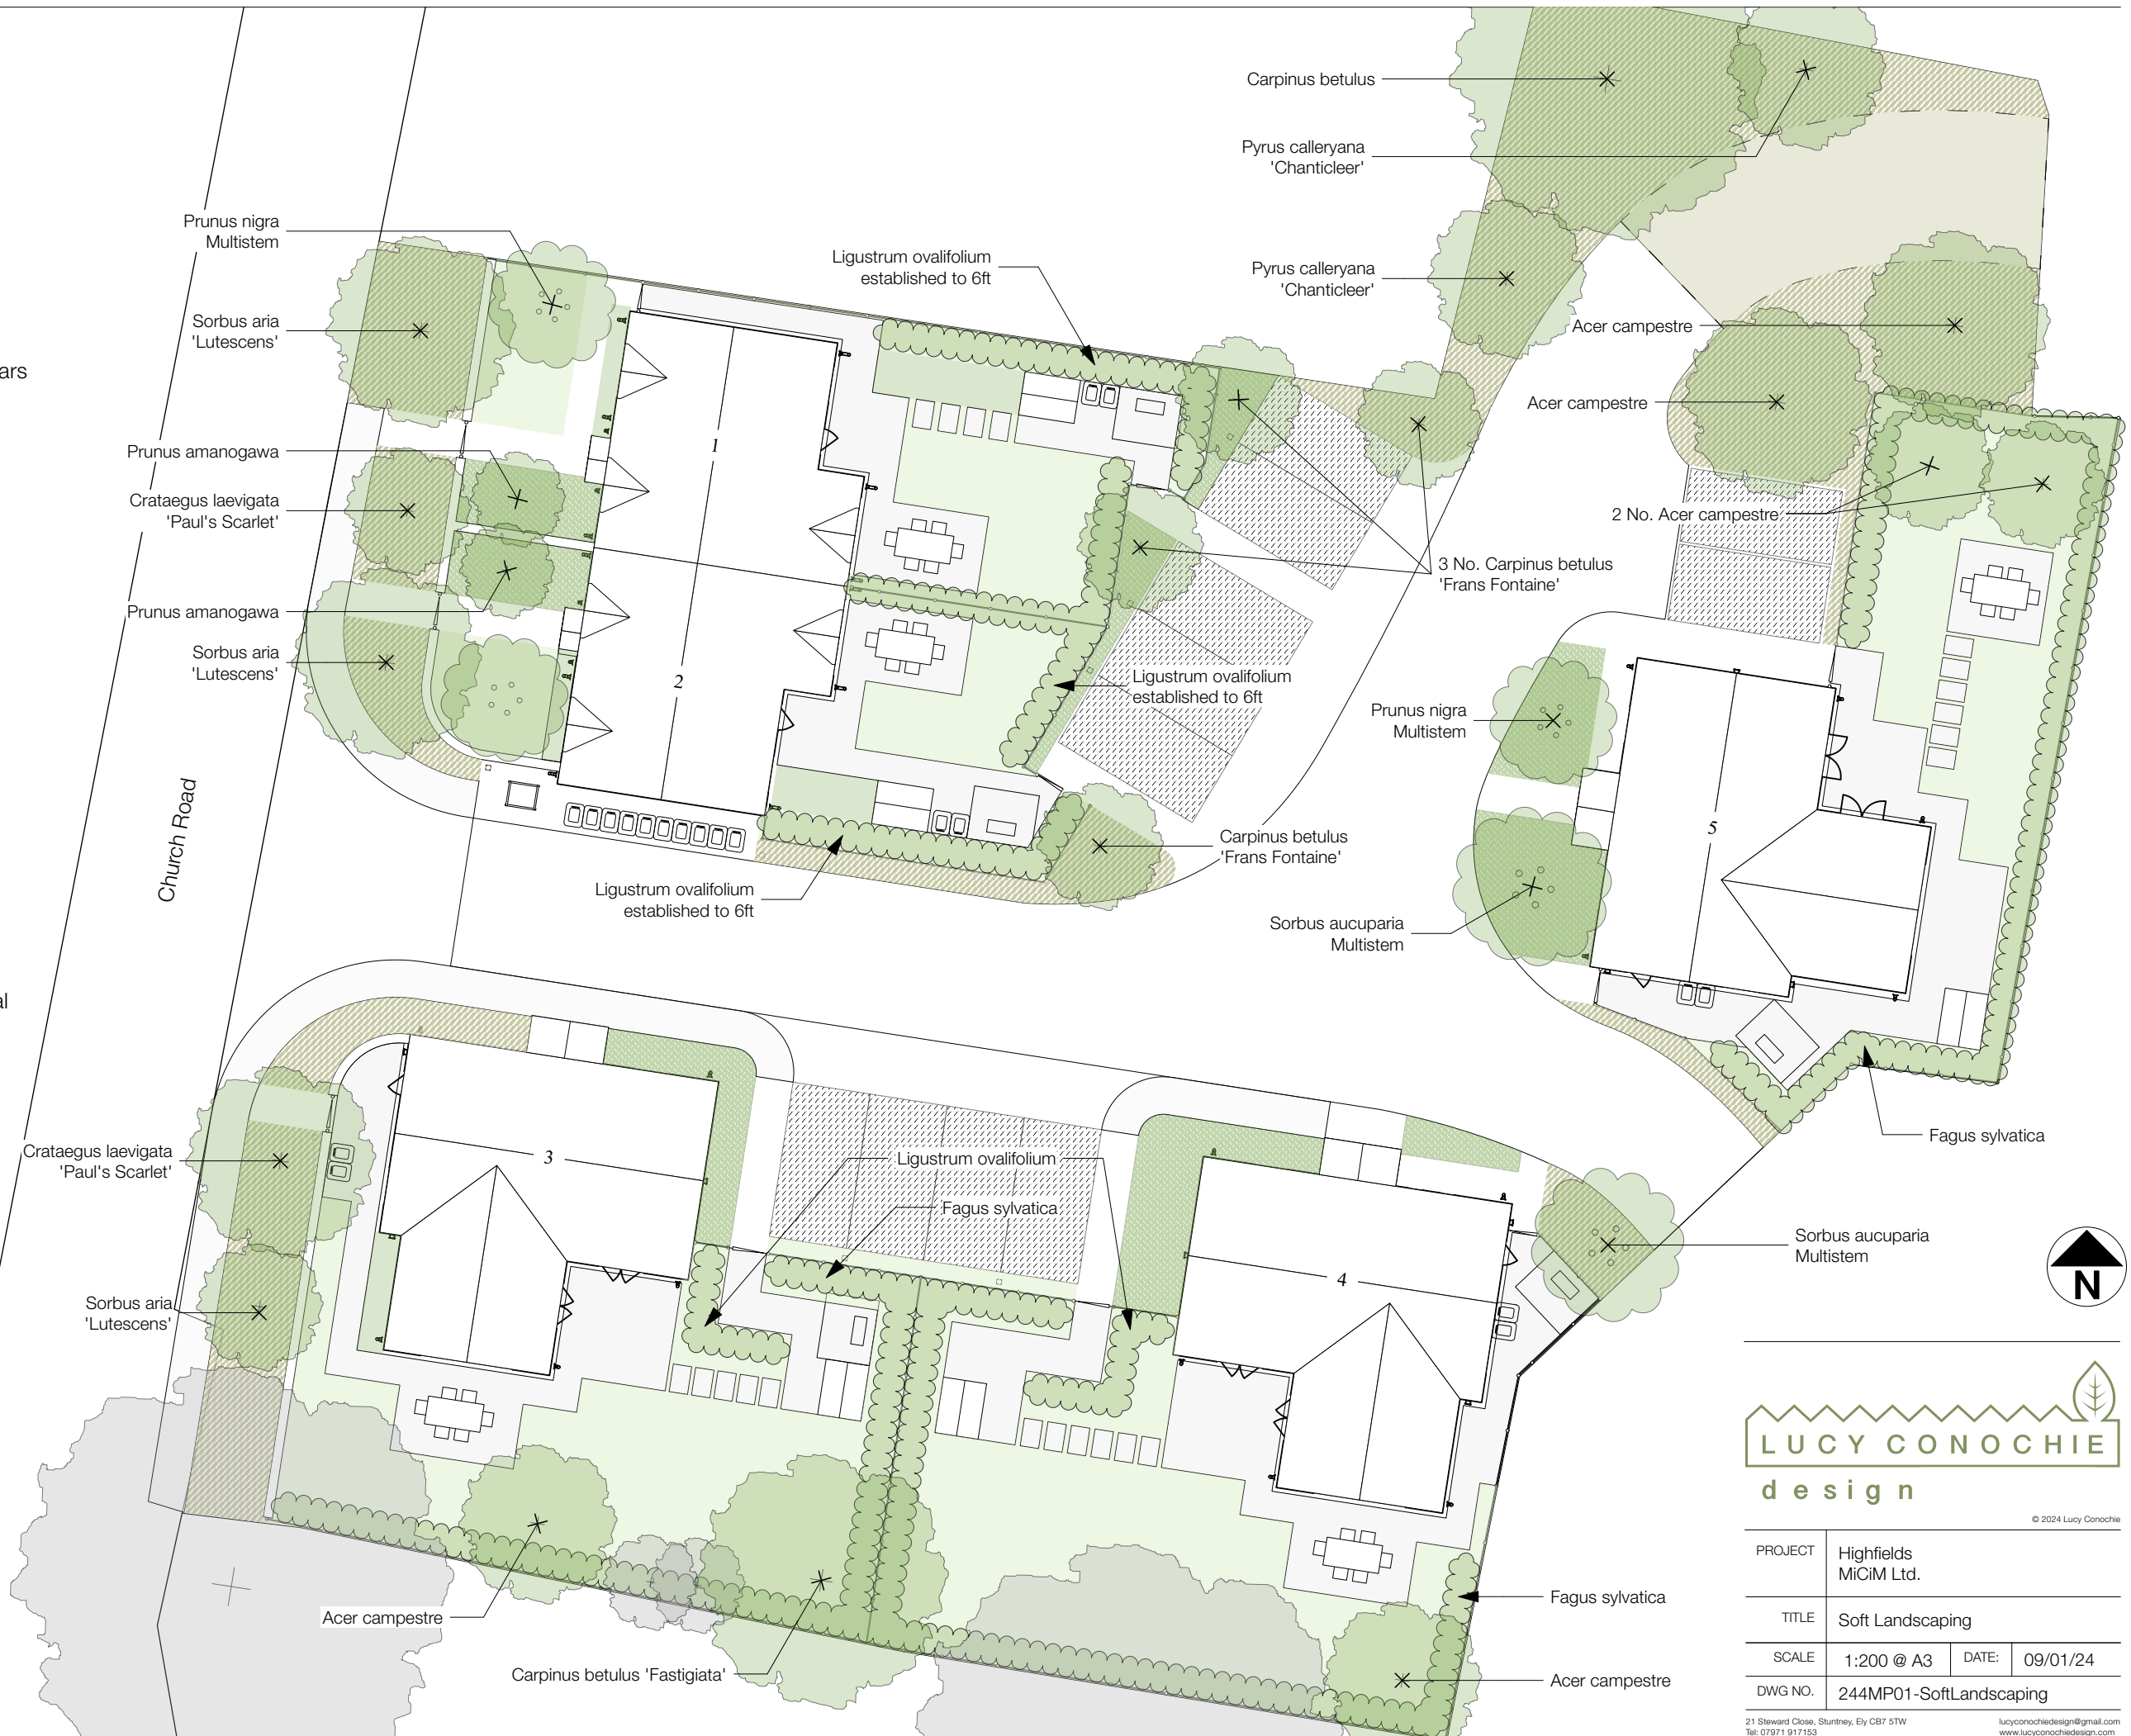

Highfields Soft Landscaping

Key

Typical Species Mix:
Calamagrostis sp., *Cornus sanguinea cv.*,
Eurybia sp., Ferns, *Geranium*
macrorrhizum cv., *Lavandula angustifolia*
cv., *Mahonia aquifolium*, *Miscanthus sp.*,
Salvia sp., *Sarcococca confusa*, *Verbena*
bonariensis

Suggested Mix:
Emorsgate Seeds 1:1 EH1 Hedgerow
Mixture : EM2 Standard General Purpose
Meadow Mixture

PROJECT	Highfields MiCiM Ltd.		
TITLE	Soft Landscaping		
SCALE	1:200 @ A3	DATE:	09/01/24
DWG NO.	244MP01-SoftLandscaping		