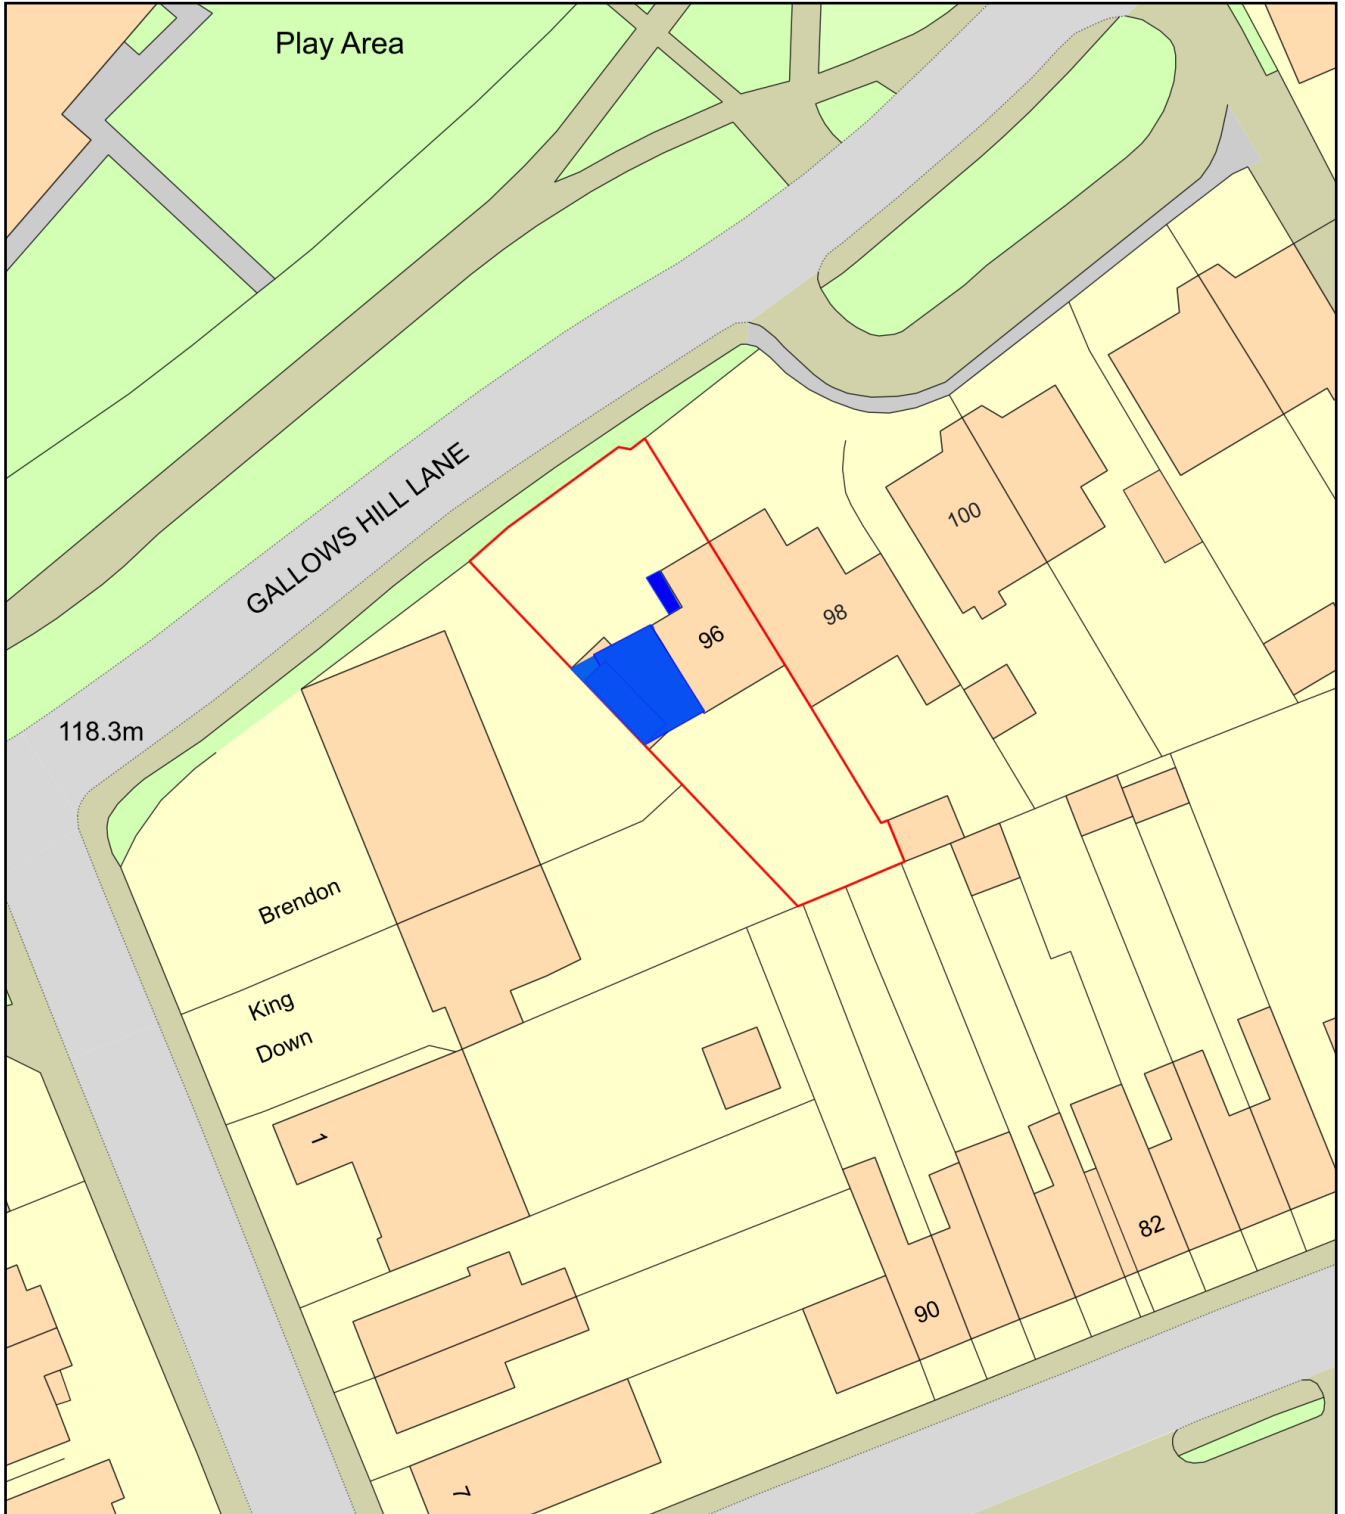

# CM-22-01-2024-1- Site Plan

Plan Produced for: Mrs Jill Aldridge

Date Produced: 22 Jan 2024

Plan Reference Number: TQRQM24022194713839

Scale: 1:500 @ A4