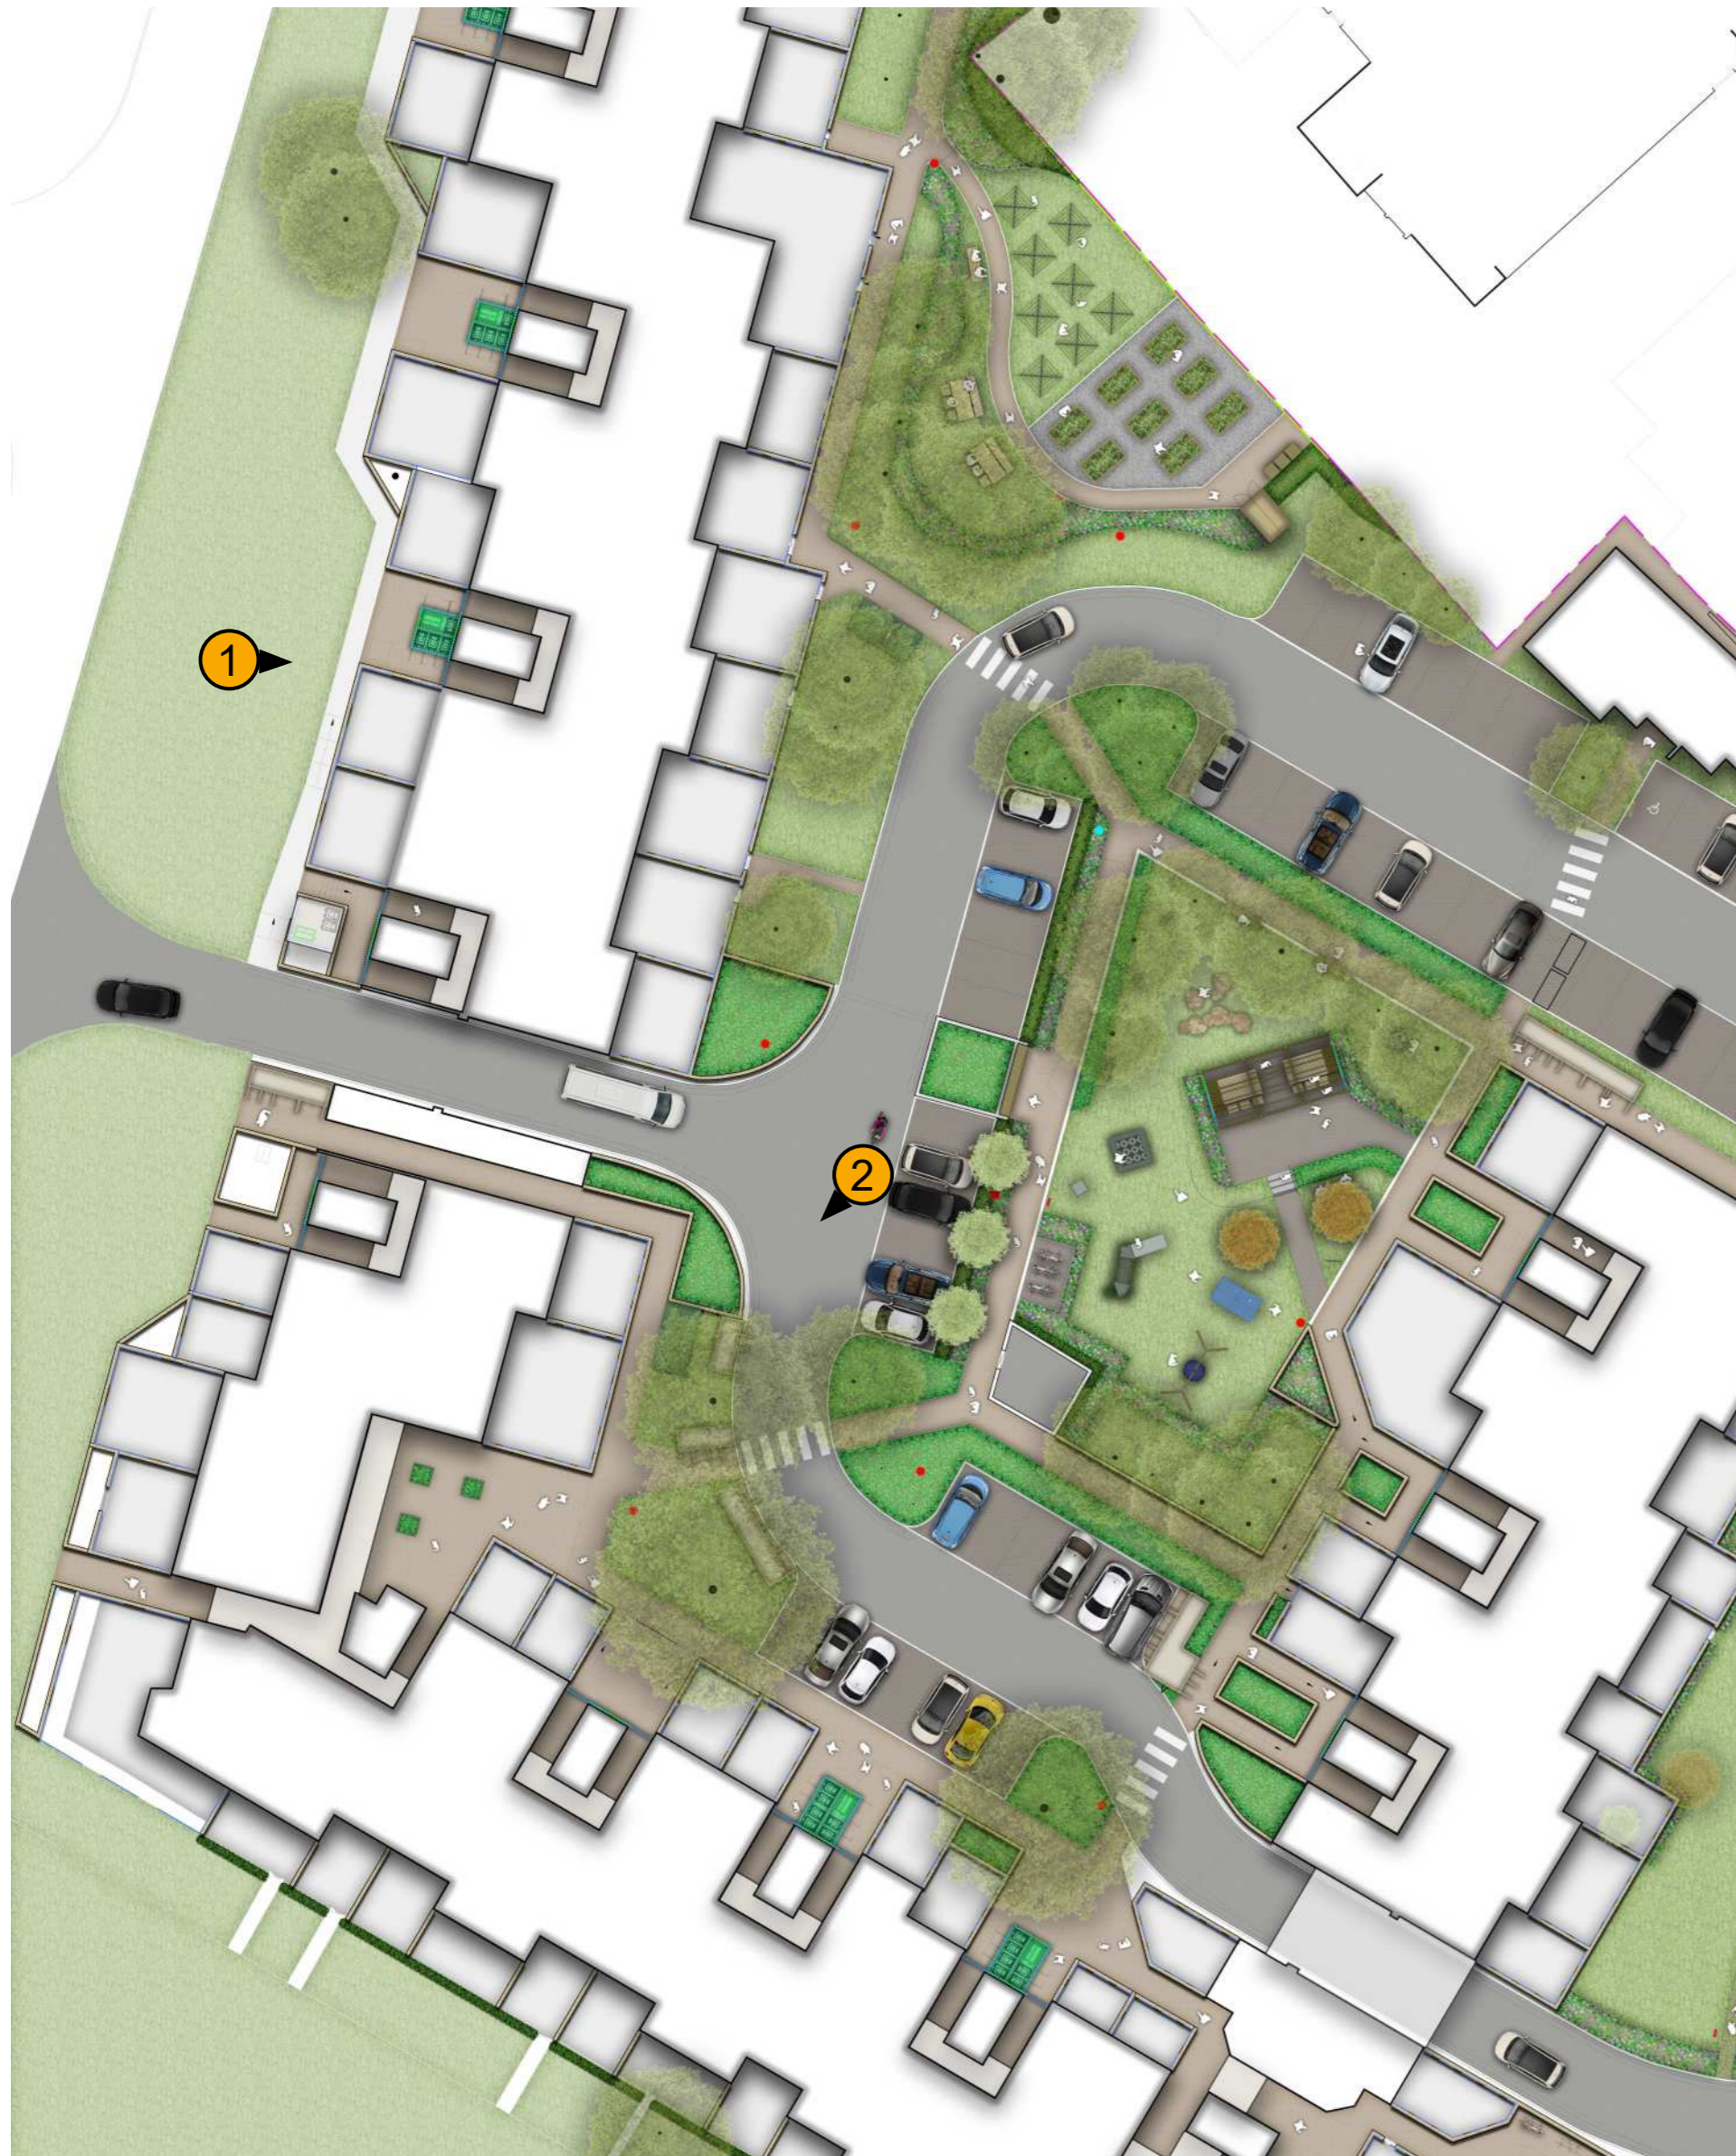

3D VISUALISATIONS - BIN STORES

1

BIN ENCLOSURES ADJACENT TO BUILDING ENTRANCES.

- COLOURED METAL VERTICAL CLADDING TO MATCH ENTRANCE DESIGN.
- COLOUR COORDINATED ASSISTED LIFTING LIDS.

2

BIN ENCLOSURES WITHIN THE LANDSCAPE AWAY FROM BUILDING ENTRANCES.

- TIMBER VERTICAL CLADDING WITH GALVANISED STEEL FRAMES.
- TIMBER & GALVANISED STEEL ASSISTED LIFTING LIDS.

SLD_UR37_SK5 - 3D VISUALISATIONS
BIN STORES
REV: P01
STATUS: TENDER