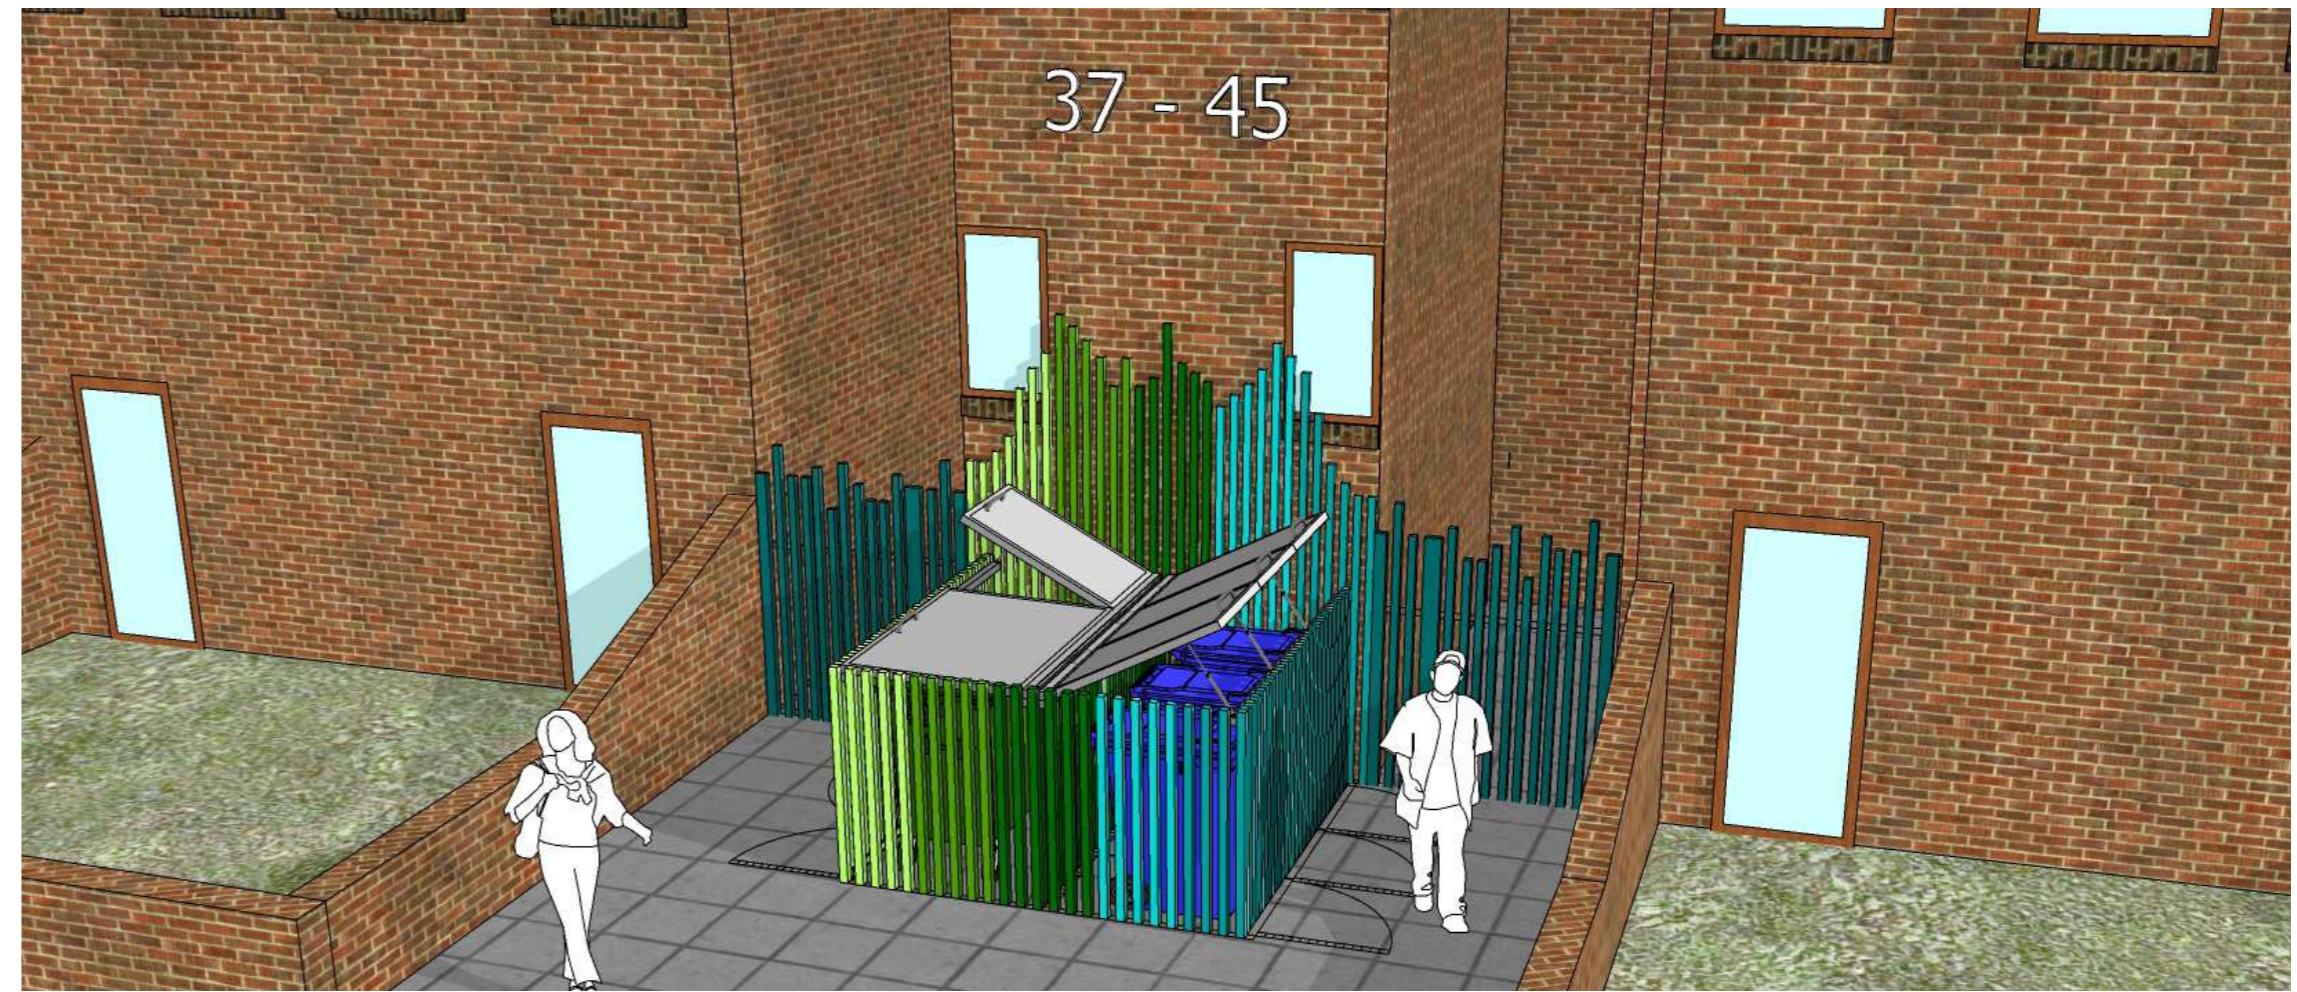

3D VISUALISATIONS - BIN STORES

1

BIN ENCLOSURES ADJACENT TO BUILDING ENTRANCES.

- COLOURED METAL VERTICAL CLADDING TO MATCH ENTRANCE DESIGN.
- COLOUR COORDINATED ASSISTED LIFTING LIDS.

2

BIN ENCLOSURES WITHIN THE LANDSCAPE AWAY FROM BUILDING ENTRANCES.

- TIMBER VERTICAL CLADDING WITH GALVANISED STEEL FRAMES.
- TIMBER & GALVANISED STEEL ASSISTED LIFTING LIDS.

SLD_UR37_SK5 - 3D VISUALISATIONS
BIN STORES
REV: P01
STATUS: TENDER