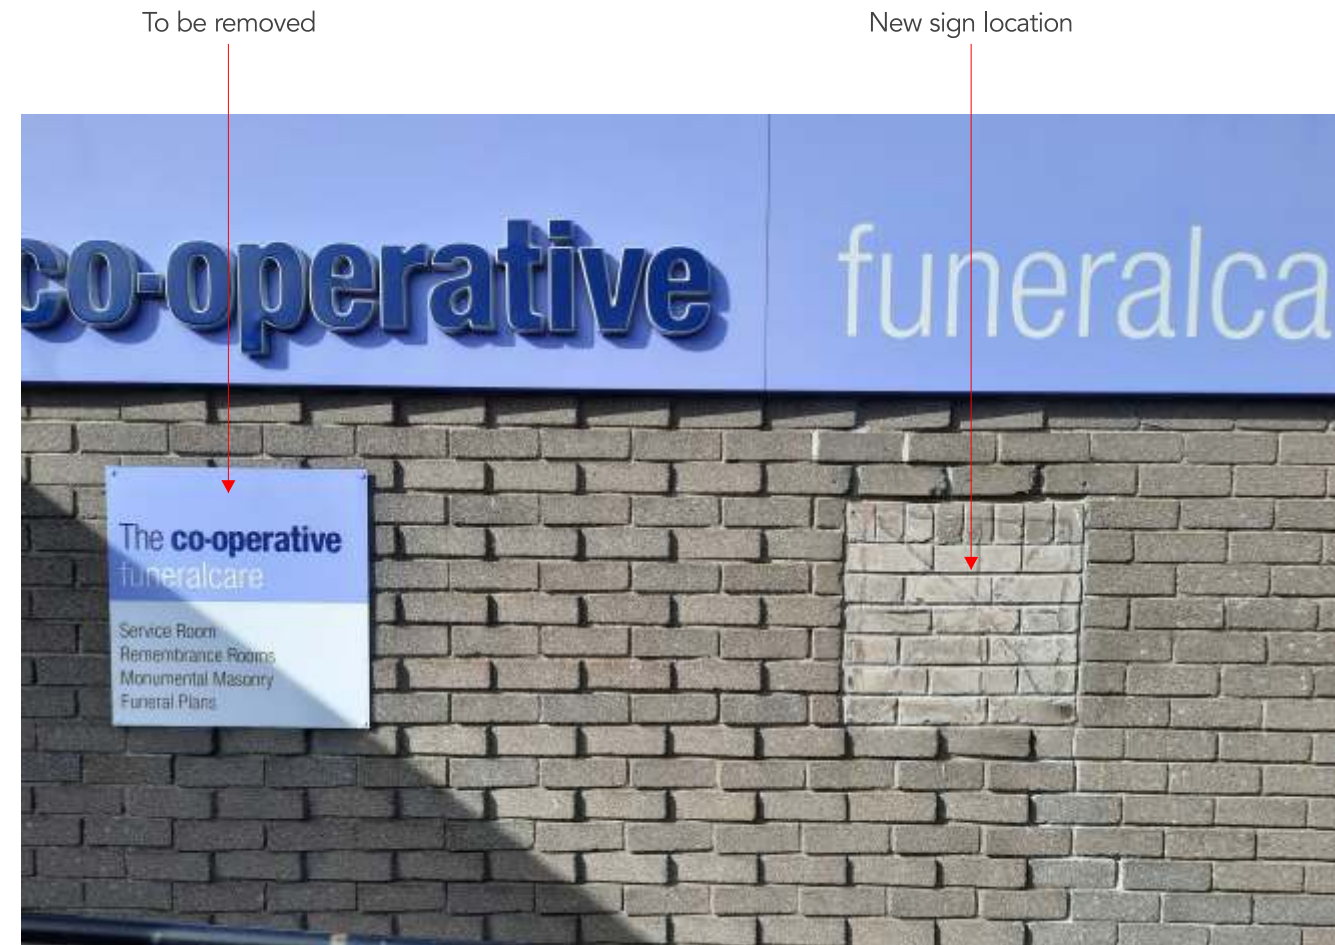

# Item 2 Specification

Scale 1:5@A3

Existing

Item 2 - scale 1:5@ A3

Aluminium tray with 30mm returns powder coated in Funeralcare Grey RAL 7010 externally. Non-illuminated.

Logos & text to be applied to panel face in white vinyl