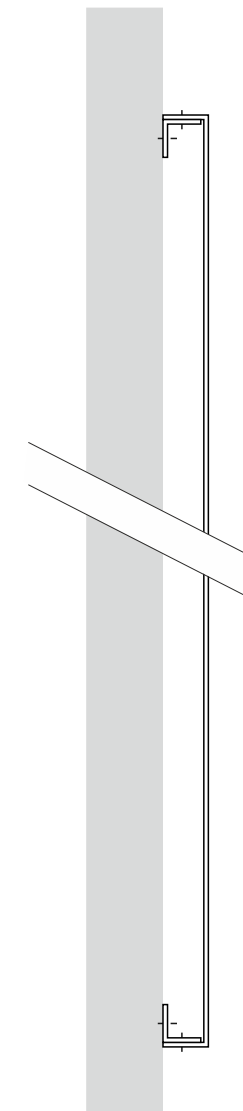

Item 1 Specification

Scale 1:20@A3

Item 1 - scale 1:50@ A3

Aluminium fascia tray with 30mm returns powder coated in Funeralcare
Grey RAL 7010 externally. Logos & text to be applied to panel face in white vinyl

Non-illuminated

Side View