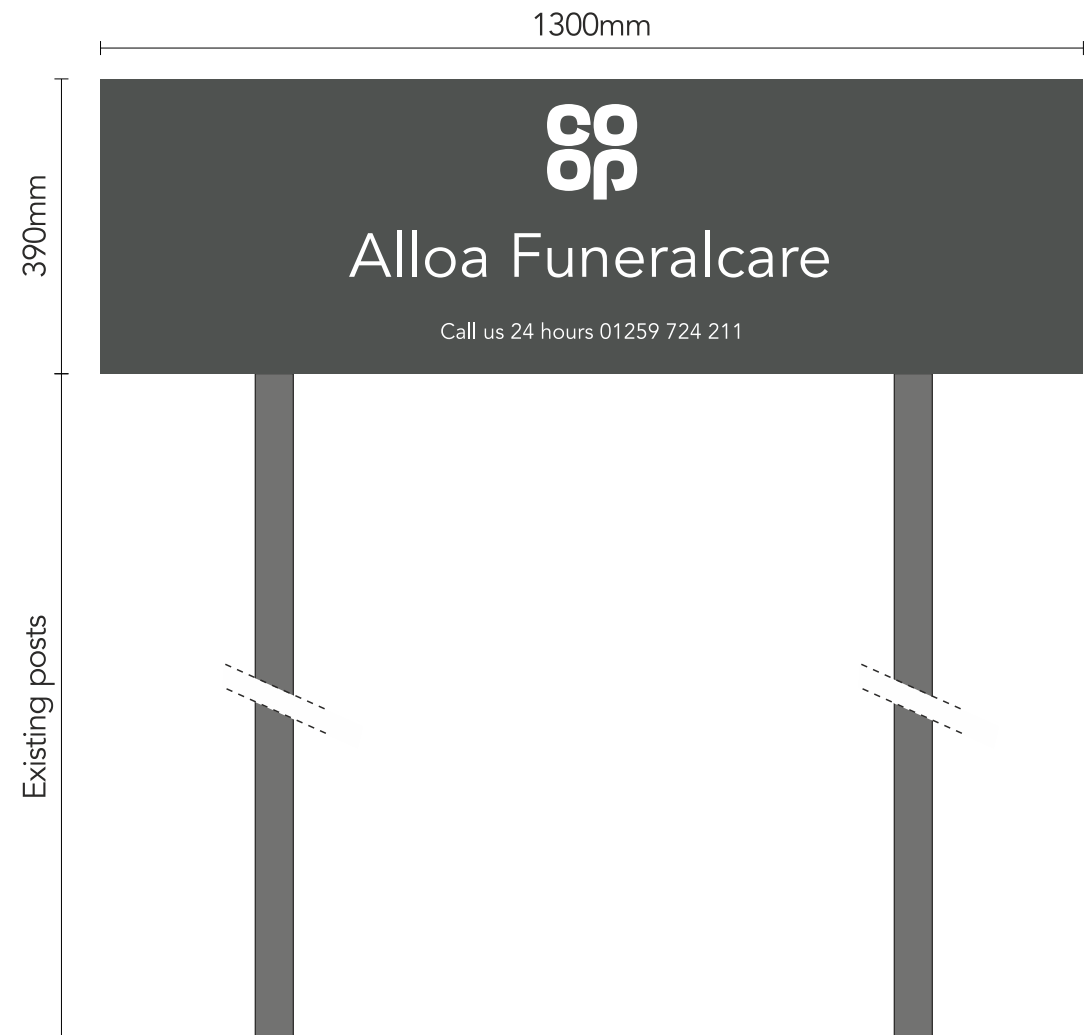

Item 3 Specification

Item 3 - Both Side view - scale 1:10@ A3

1no New double sided post sign

Flat aluminium panel powder coated grey (RAL 7010) with applied vinyl & anti graffiti lacquered. Panels fitted to existing posts by signfix channel and clips.