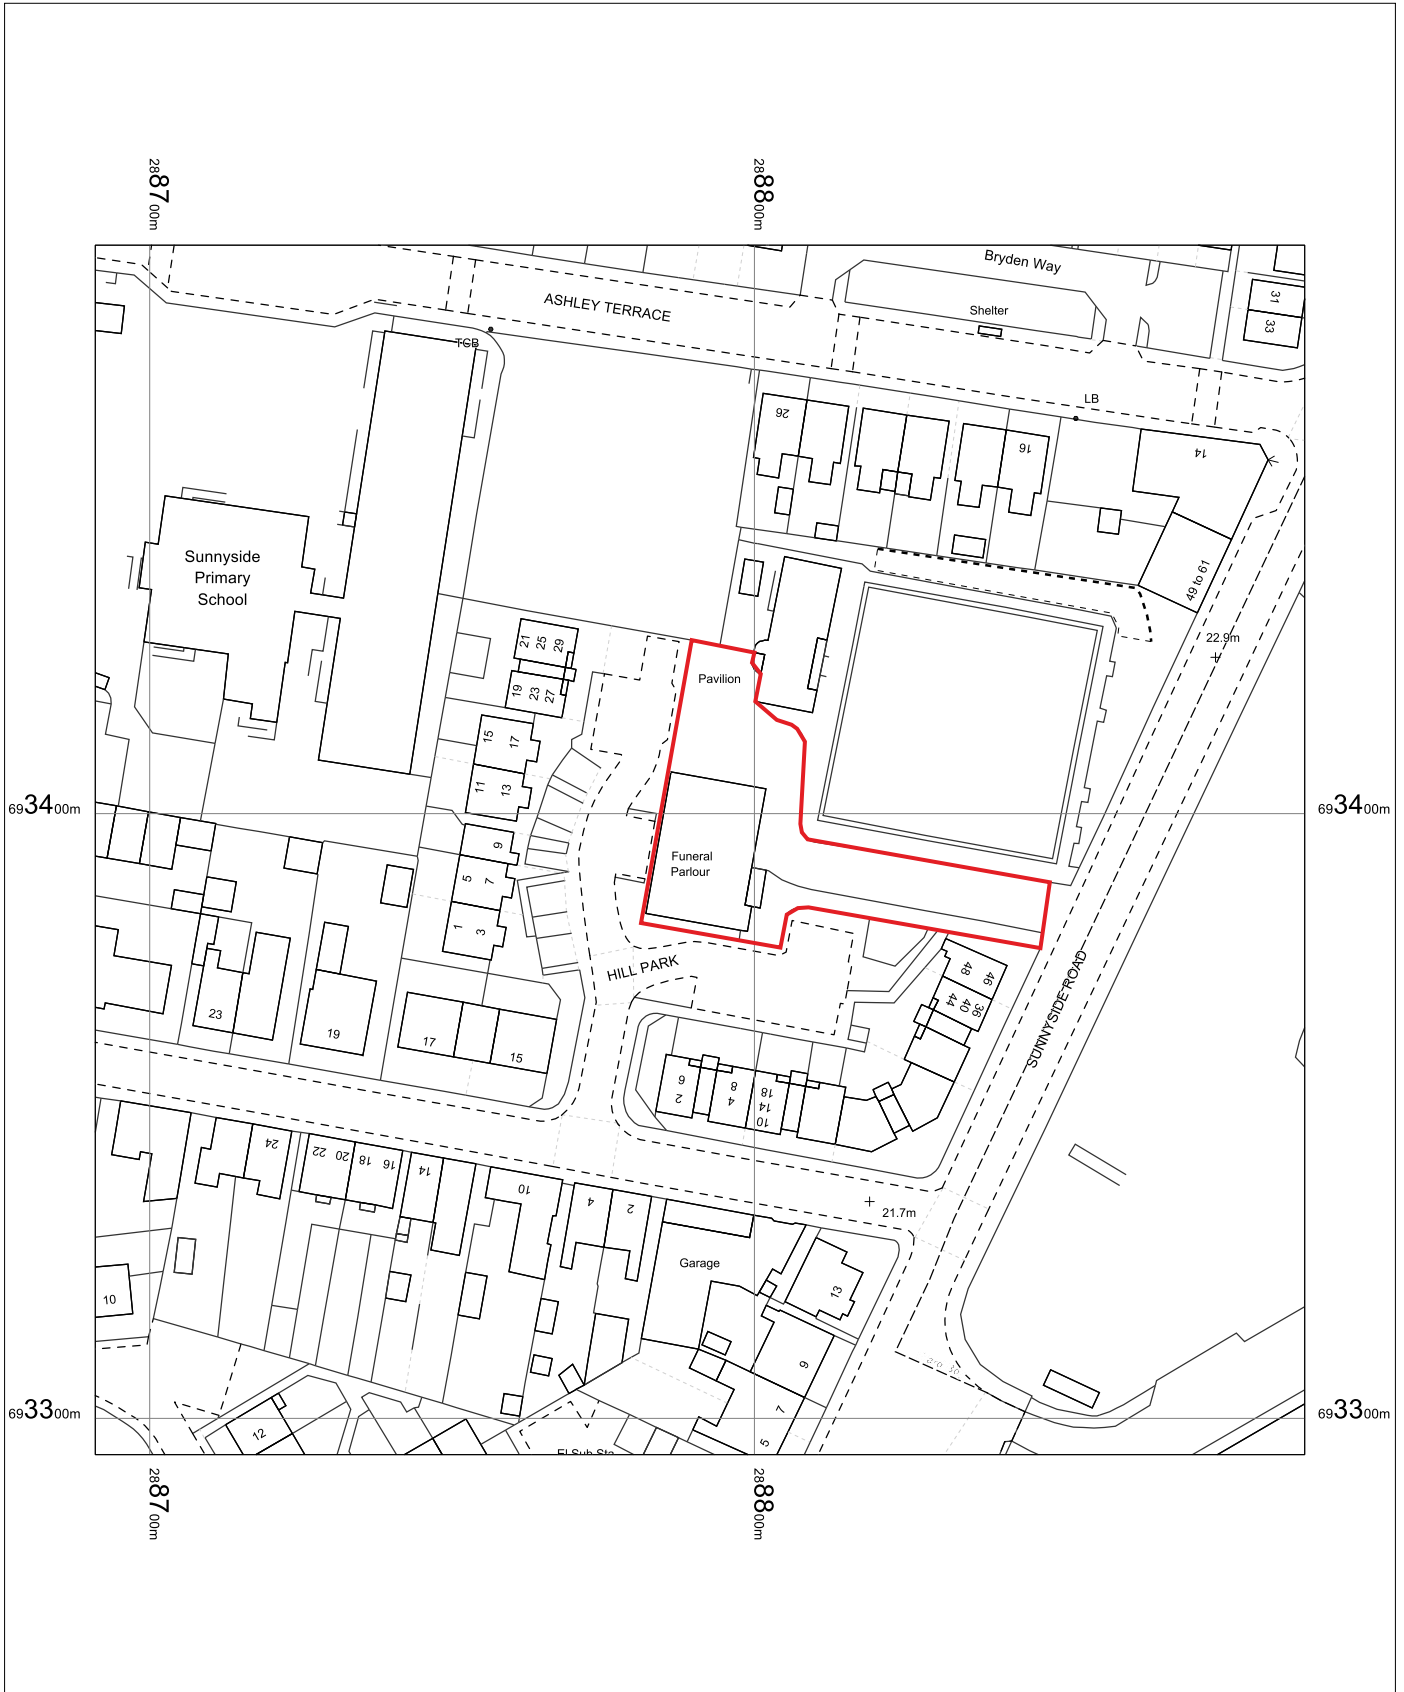

Co-op Alloa Funeralcare

Co-op Alloa Funeralcare, Sunnyside Rd,
Alloa FK10 2AP

OS MasterMap 1250/2500/10000 scale
Tuesday, October 17, 2023, ID: LAT-01130921
www.latitudemaps.co.uk

1:1250 scale print at A4, Centre: 288791 E, 693394 N

©Crown Copyright Ordnance Survey. Licence no. AC0000806982