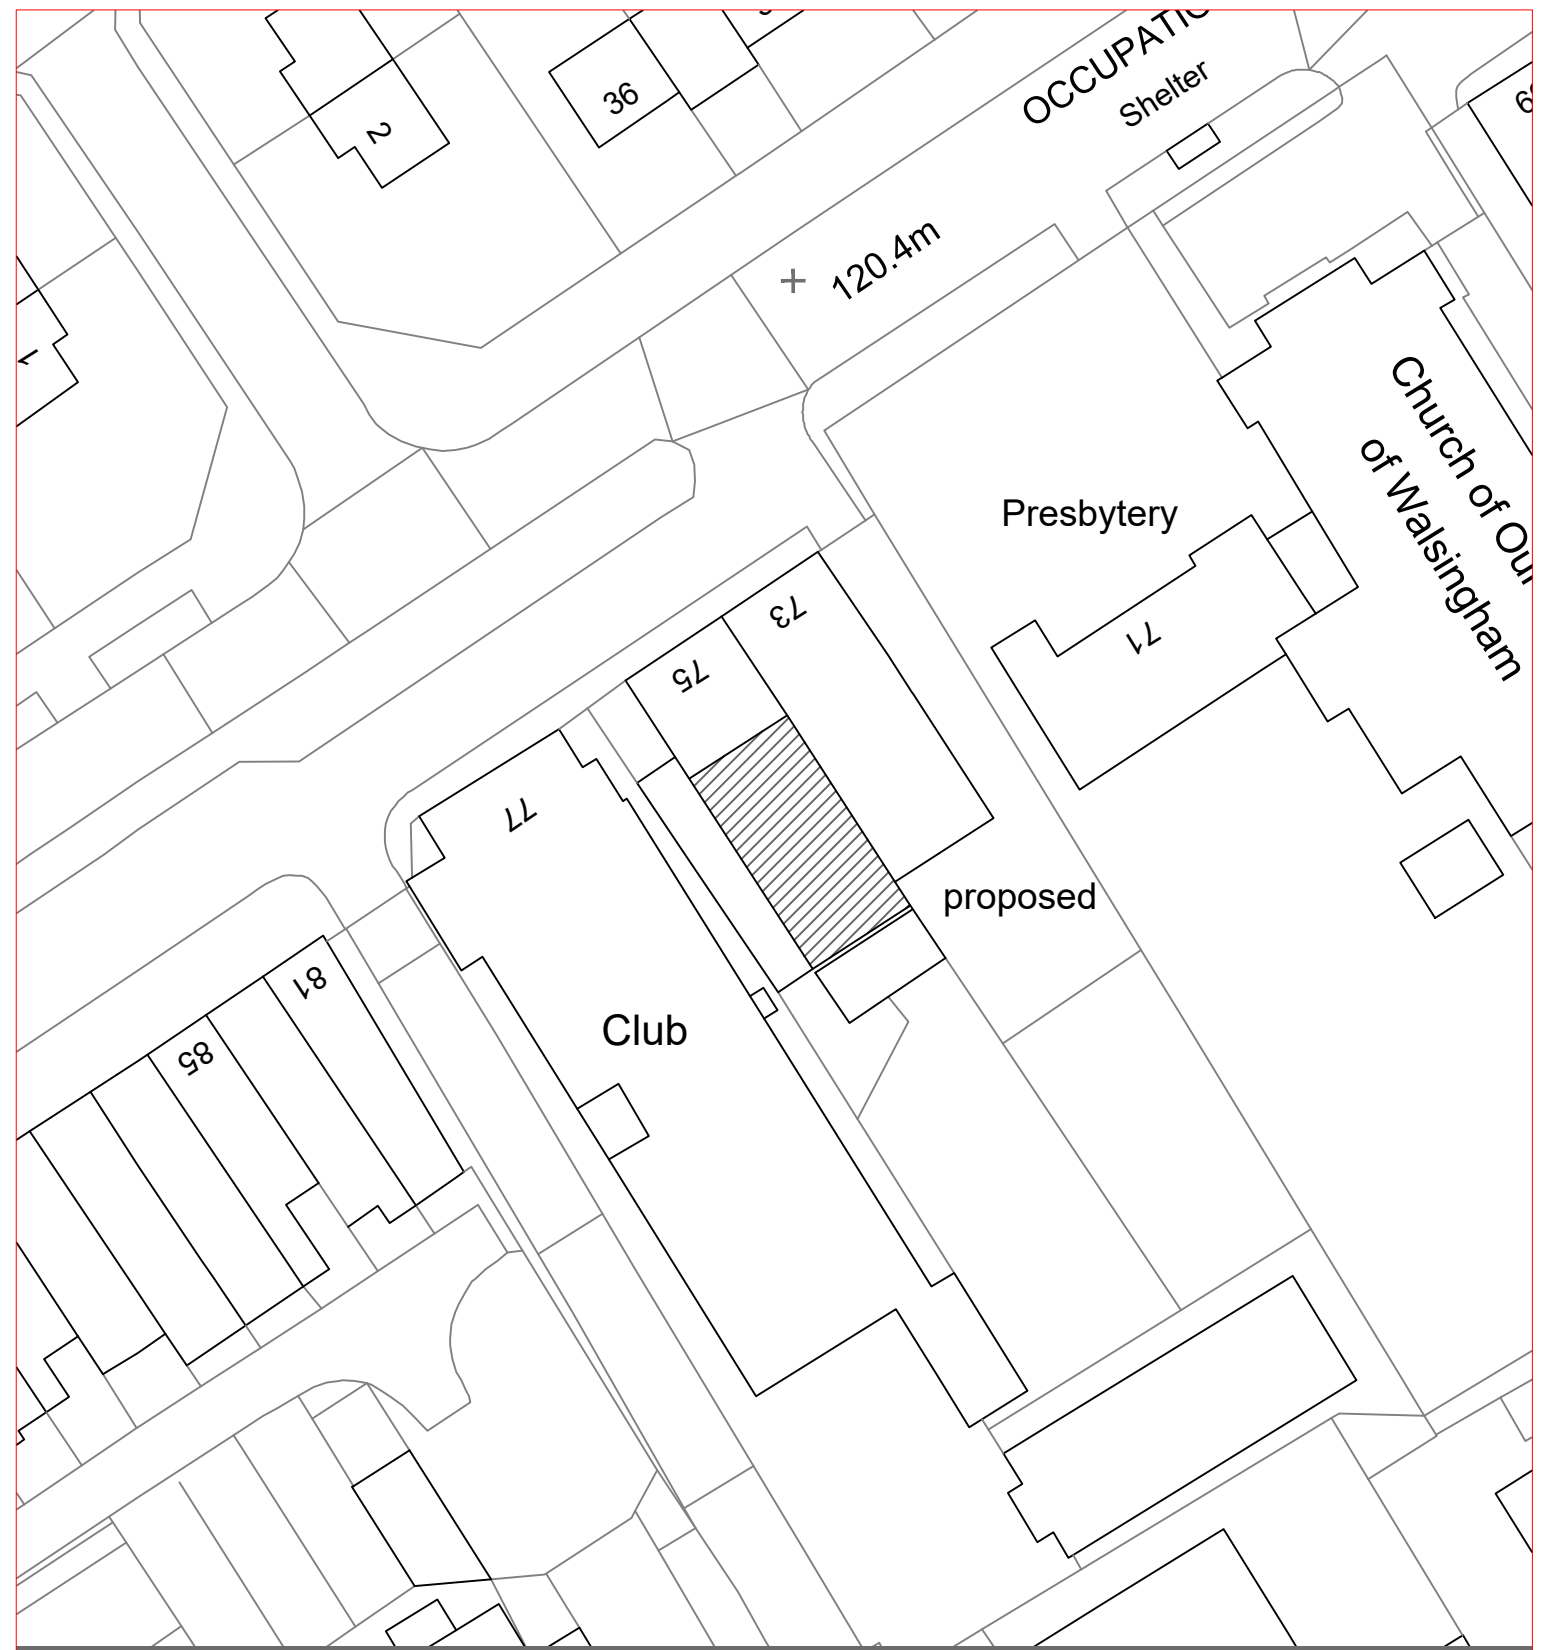

75 Occupation Road, Corby, NN17 1EE  
Site location plan 1:1250

75 Occupation Road, Corby, NN17 1EE  
Site layout plan 1:500