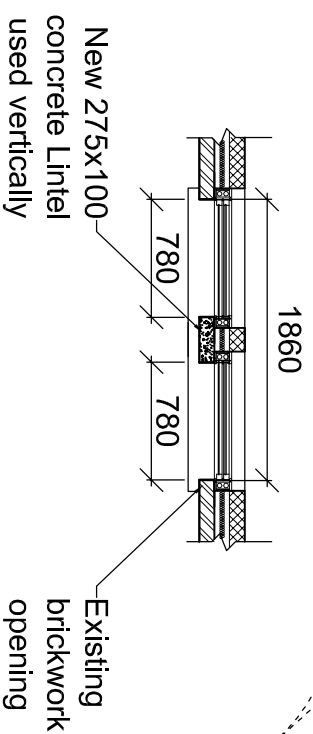

FRONT ELEVATION
Proposed

Eurodime Ltd (Blanchard Building Consultants) website : www.blanchard.co.uk email : brian@blanchard.co.uk 66 Hampton Road Forest Gate London E7 0NU Telephone : 020 8519 7669		Job No 3935	Drawing No 04
Drawn by : A.H Checked by : B.B NOTE: This drawing is not to be scaled. If a third party hard copy is printed or if the drawing is to be printed from a smart phone.		Scale 1:50@A1 1:100@A3	Date NOV 2023
NOT FOR CONSTRUCTION		Scheme PROPOSED FRONT ELEVATION	
Address: 67 CLAREMONT ROAD, FOREST GATE, LONDON E7 0QA		For:	