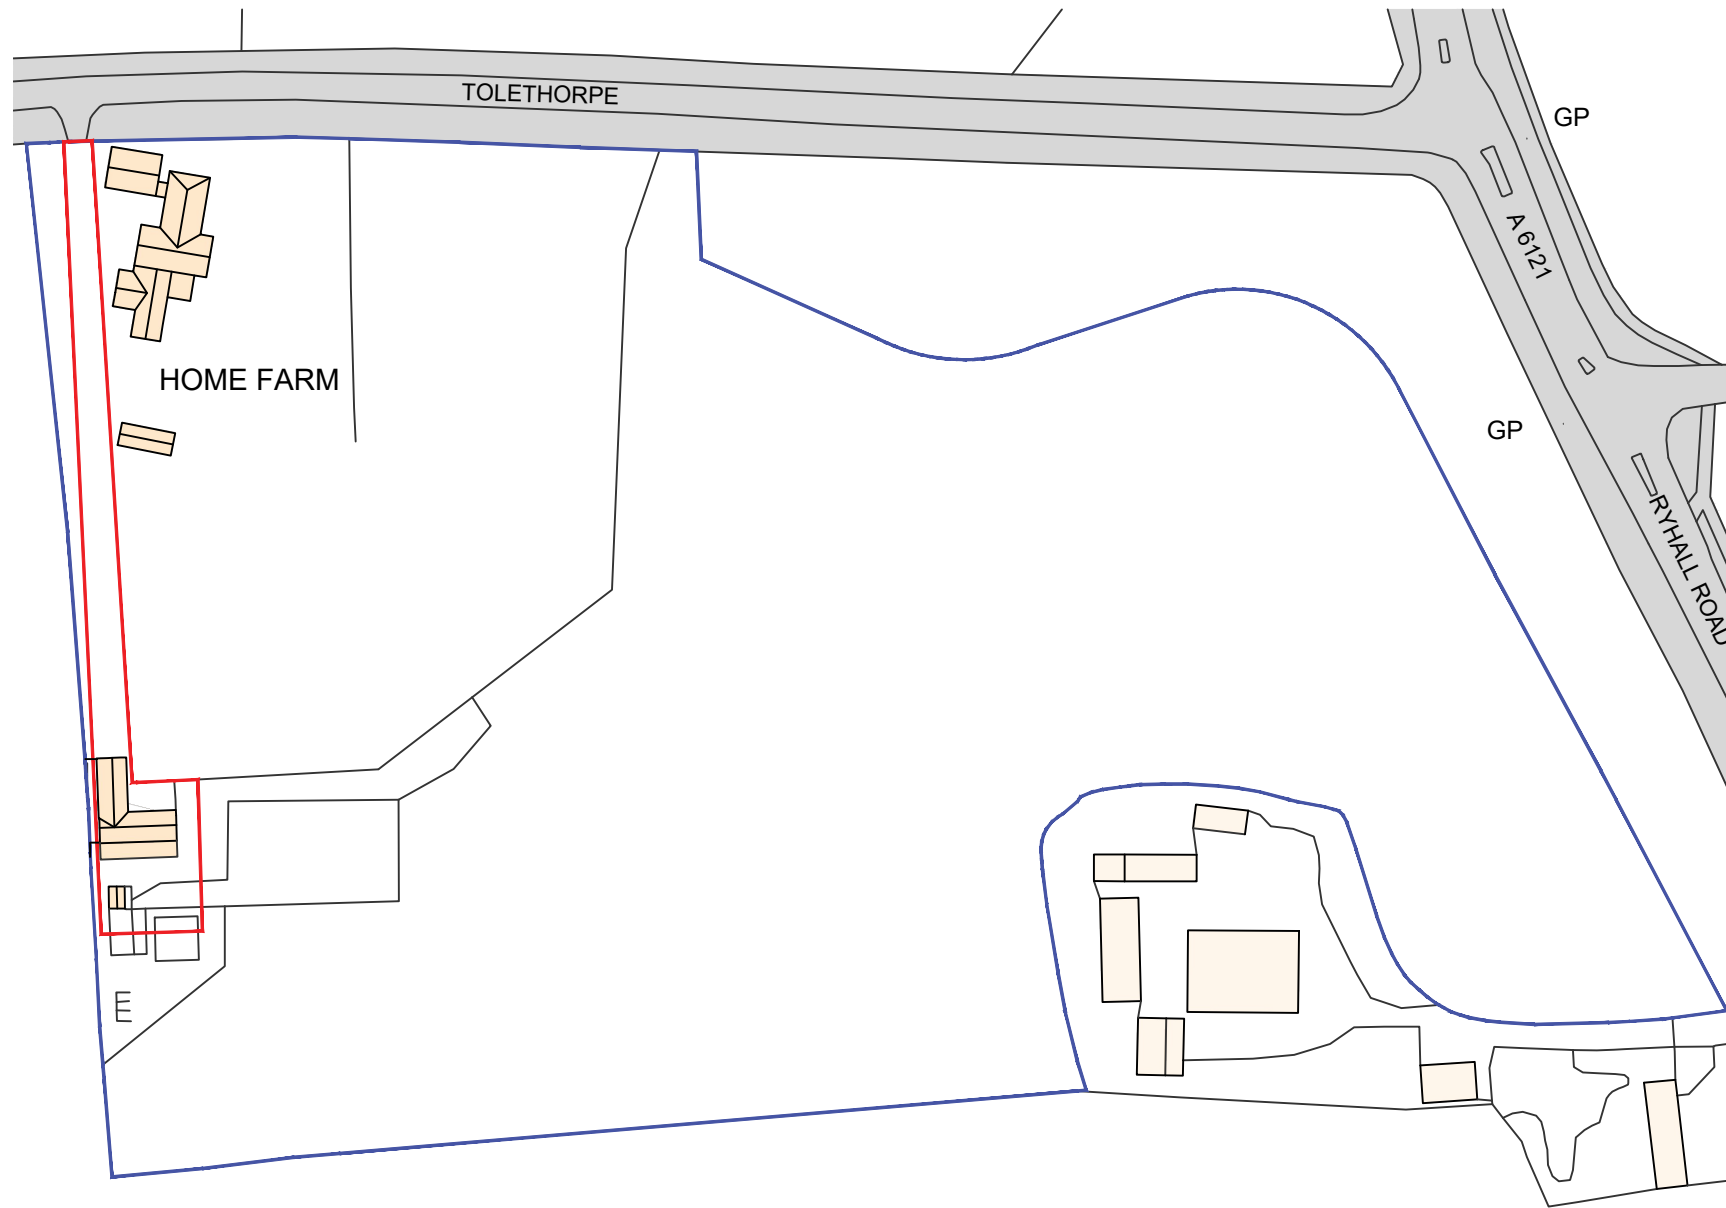

EXISTING SITE PLAN