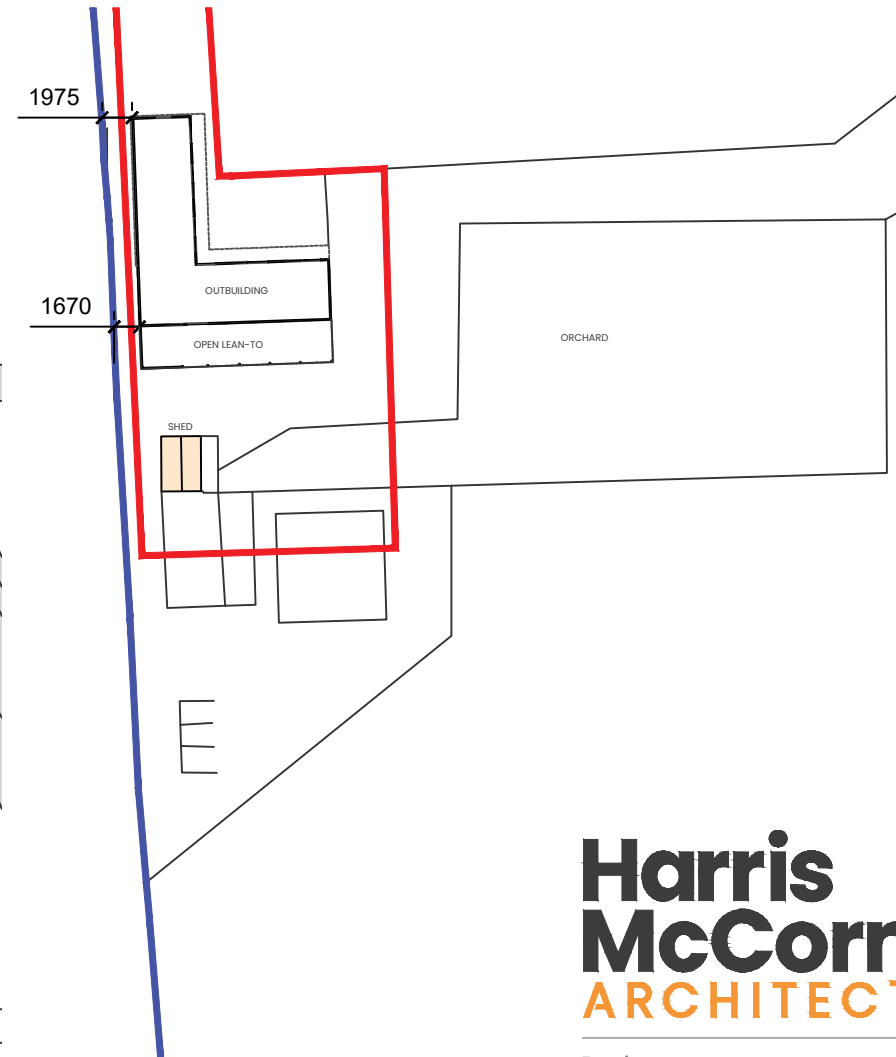

EXISTING BLOCK PLAN

Ordnance Survey, (c) Crown Copyright 2024. All rights reserved. Licence number 100022432

**Harris
McCormack**
ARCHITECTS

Project
**Home Farm, Tolethorpe,
Ryhall,
PE9 4HA**

Drawing title
**EXISTING
Site and Block Plan**

Project No. **23-1315** Drawing No. Revision
Scale: **1:VRS @A3** **001**

01780 433 334
architects@harrismccormack.co.uk
ArchHaus, Peterborough Road, Wansford, PE8 6JN