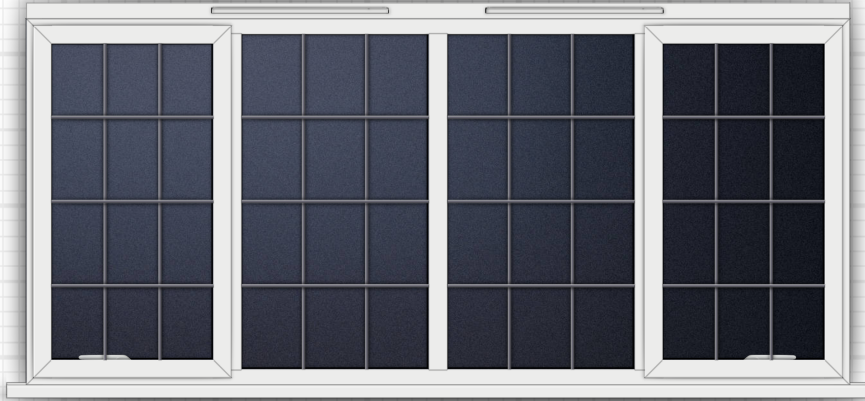

Colour: Standard White

Profile Trickle Vent: Large Match Finish  
 Window Handle: Maxim White

Glass: Double Glazed (Annealed) - Black Spacer - Slim Antique Soldered Lead - Clear

Technical detail: 2 - Lounge - Supply & Fit - Remove & replace

Quantity: 1

☀️ Viewed from outside

💡 Viewed from inside