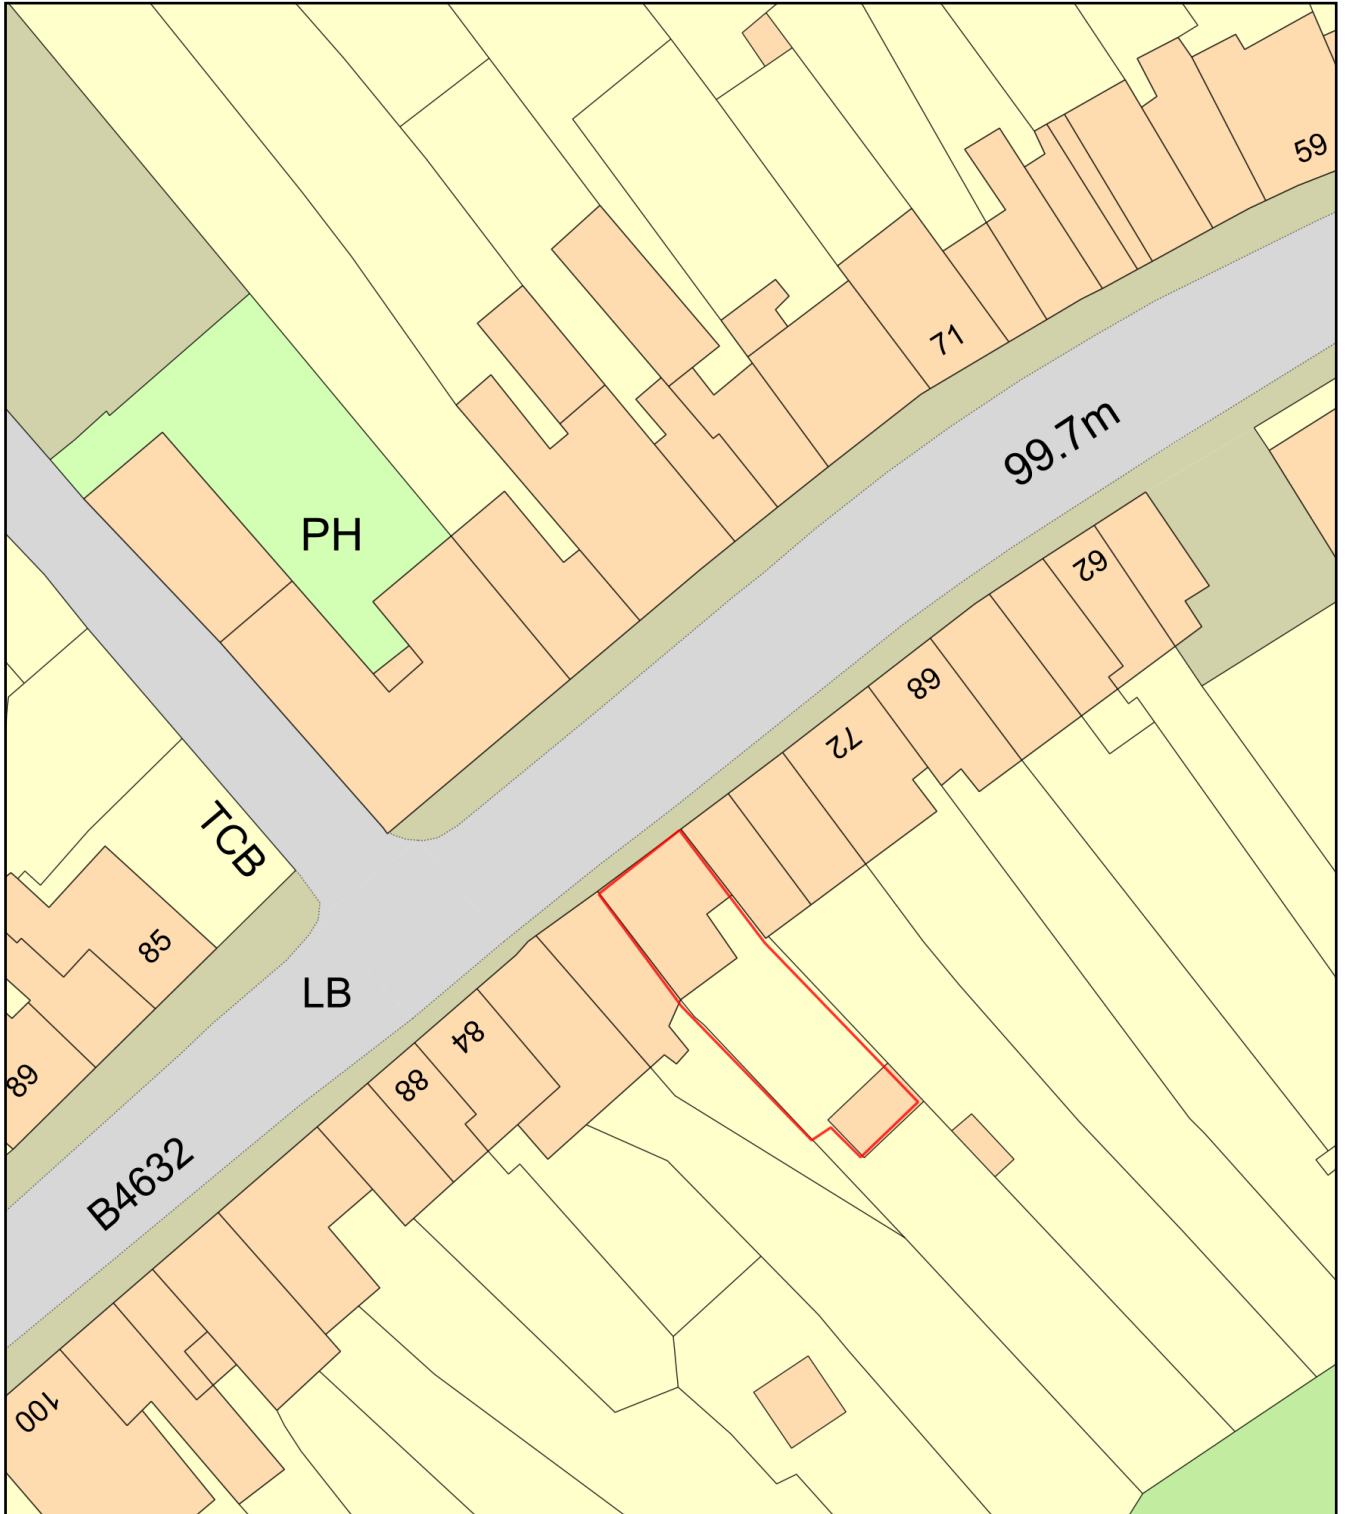

78 Gloucester Street

Plan Produced for: **Graham Croft**

Date Produced: 15 Jan 2024

Plan Reference Number: TQRQM24015211846259

Scale: 1:500 @ A4