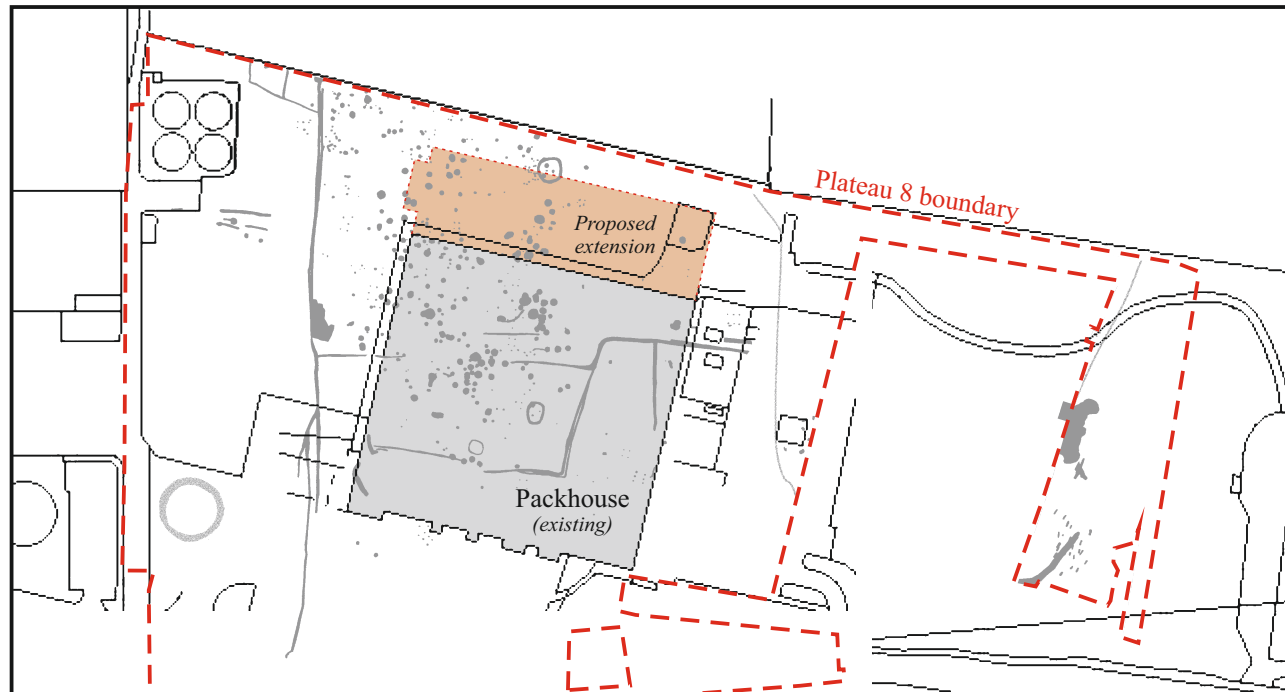

Crown Copyright © Canterbury Archaeological Trust. AL 100021009

Figure 1. Extract from the modern Ordnance Survey map showing the location of the proposed development along the north side of the existing Packhouse in relation to the area previously stripped and excavated by C.A.T (Plateau 8) as part of the overall Thanet Earth development and the archaeological features revealed and excavated across this area.