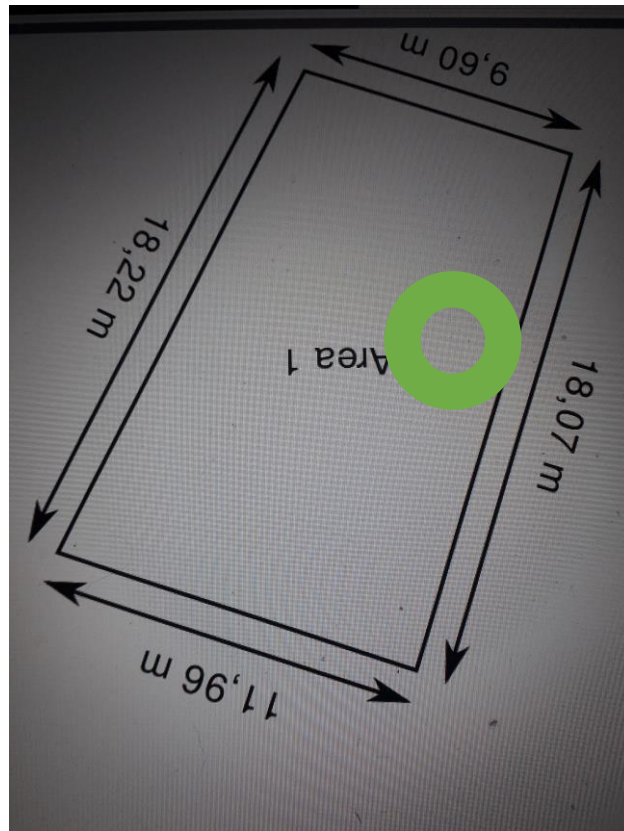

Arch House – 84 Warwick Park, Tunbridge Wells TN2 5EN

Position of Apple Tree to be removed

Key:

T1 Apple Tree – 6 – 8ft high