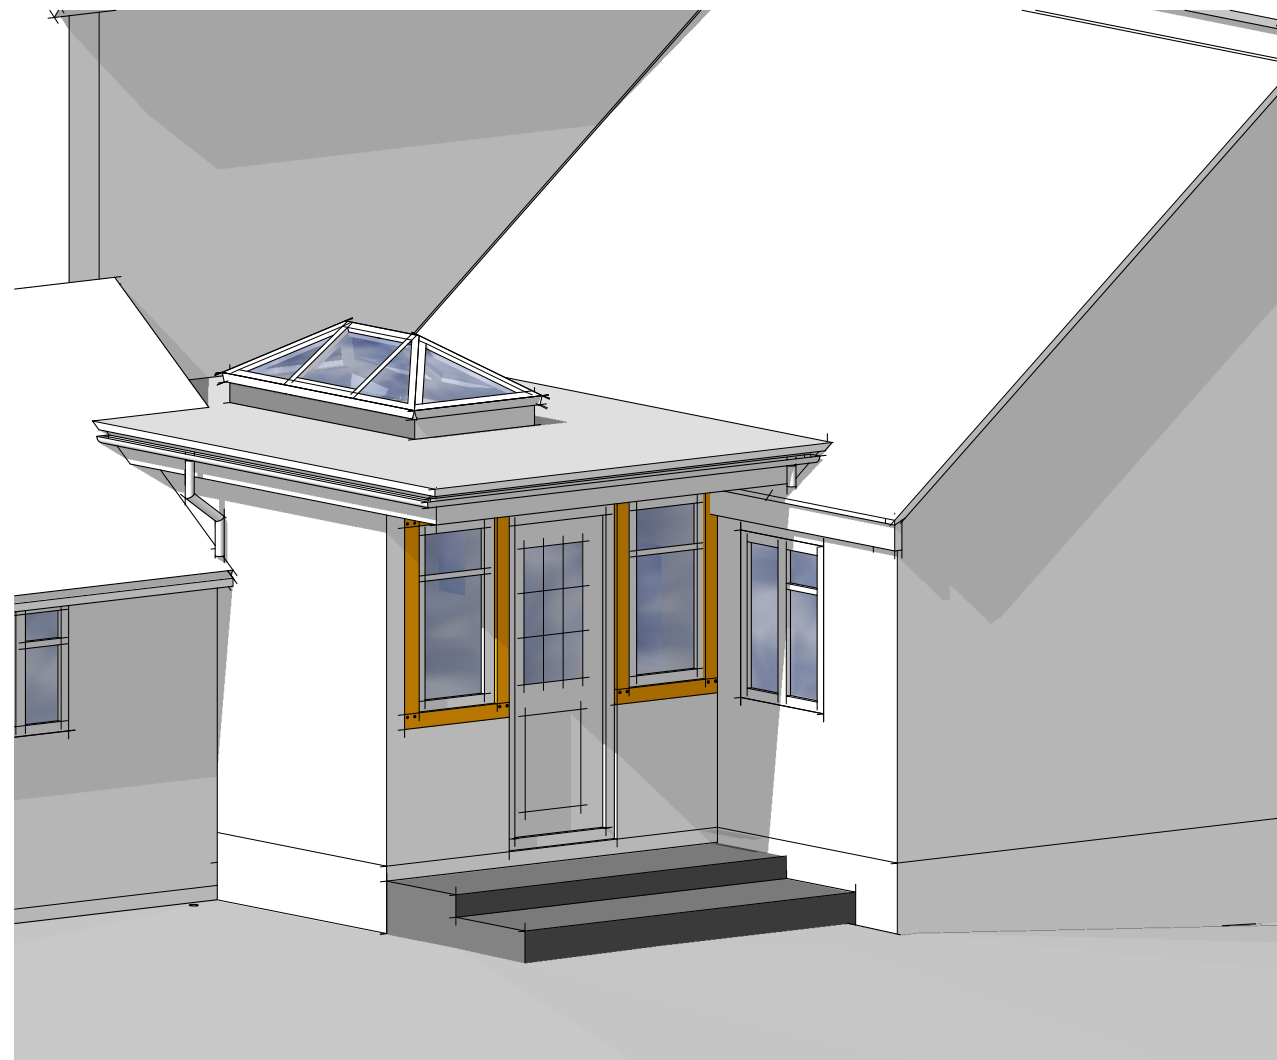

New Entrance Porch Lower Dinchope Farm Craven Arms SY7 9JH

NTS

3D View

0	A	DRAWN BY KP	20th Dec. 2023	CLIENT	Keith Pearce BSc. AssocRICS Architectural and Surveying Services Tel. 01584831201/07966539444
		Scales: As Shown	RE-ISSUE	Mr & Mrs Curzon Lower Dinchope Farm Craven Arms SY7 9JH	
		DESCRIPTION	PROJECT		
		3D views	Entrance Porch		