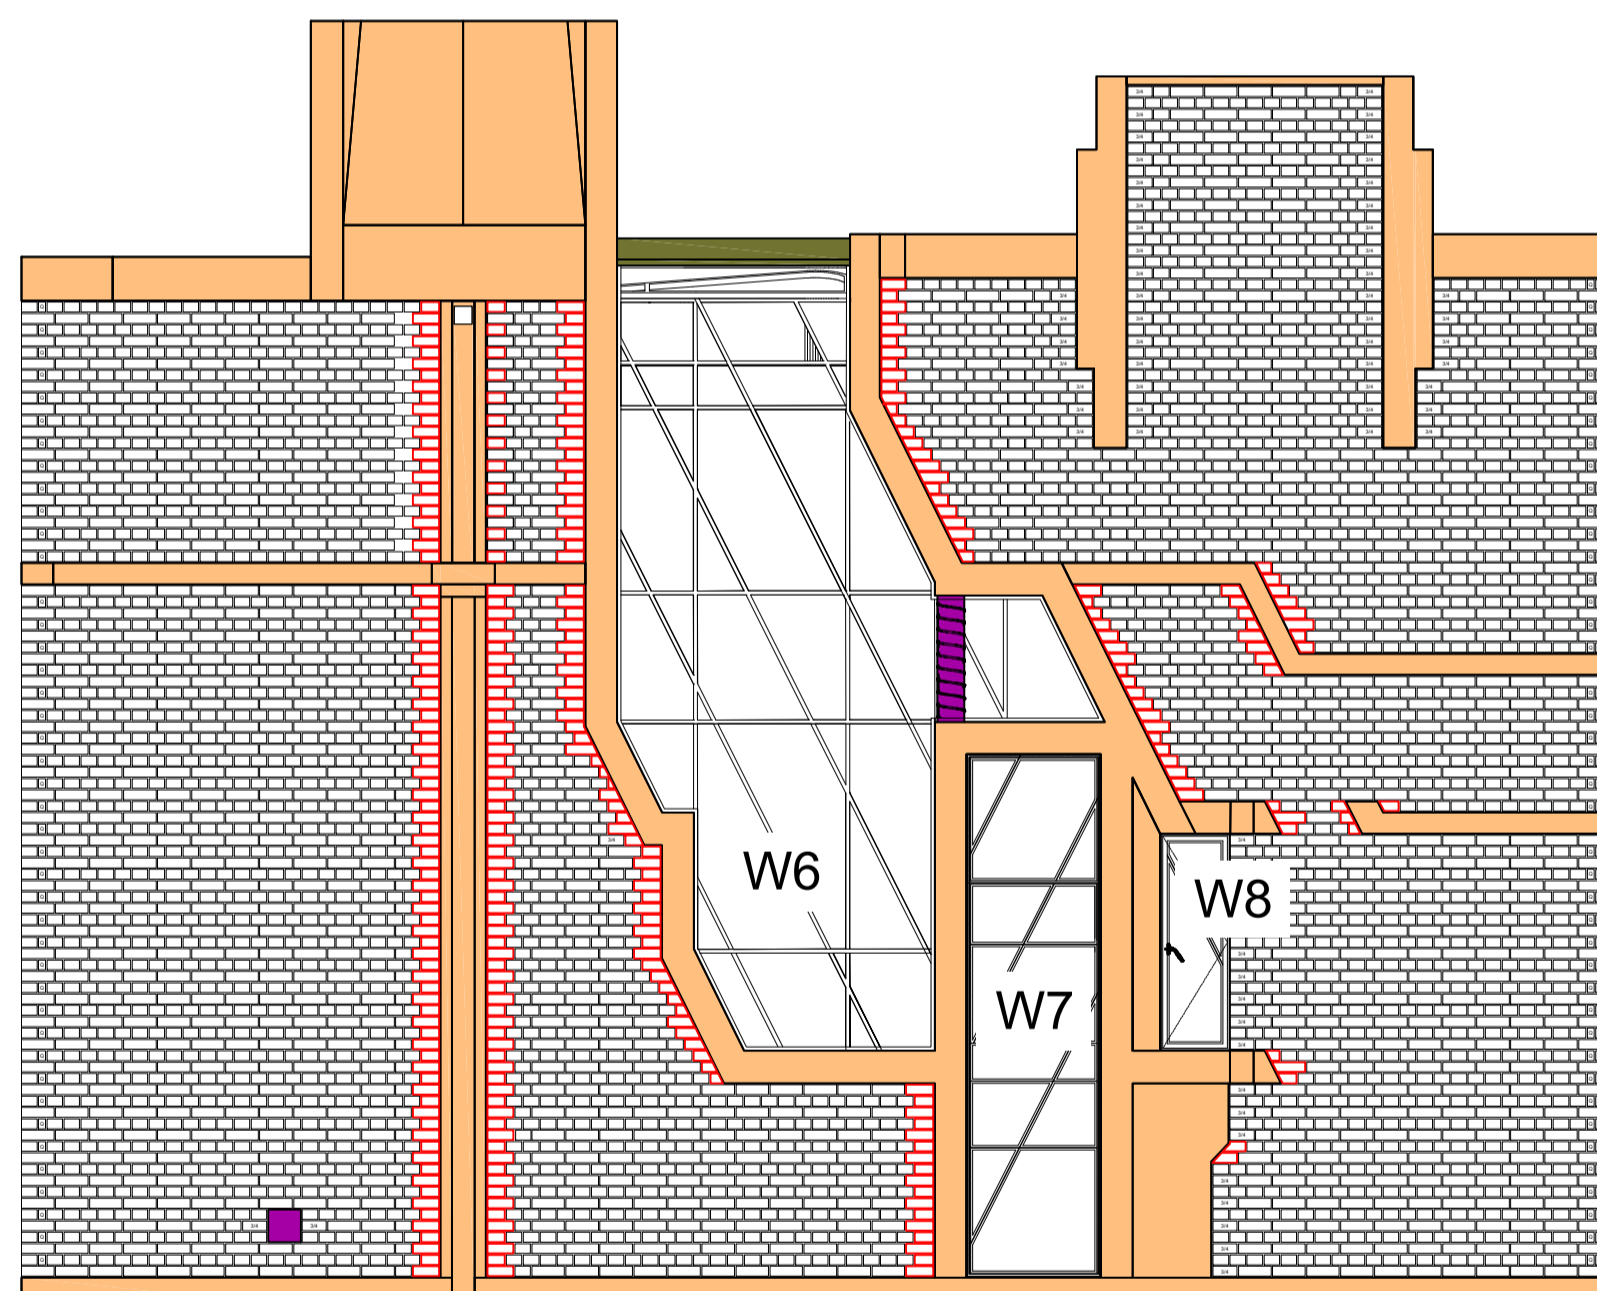

Rev	Date	Description	Drawn

SOUTH WEST ELEVATION

Stone

SOUTH EAST ELEVATION

Stone

Sculpted stone

NORTH EAST ELEVATION

Stone

NORTH WEST ELEVATION

Stone

Sculpted stone

**SENSUS**

www.sensusarchitecture.co.uk  
tel. 01485 211224  
email: info@sensusarchitecture.co.uk

Client:	Mr J MacAonghus		
Project:	Penkridge Hall Annex		
Drawing:	KEY TO GLAZED ELEMENTS		
Drawn:	MAS	Checked:	-
Date:	29th January 2024		Drawing No.
Scale:	1:50 @ A1		17041-001-C2
			Rev.