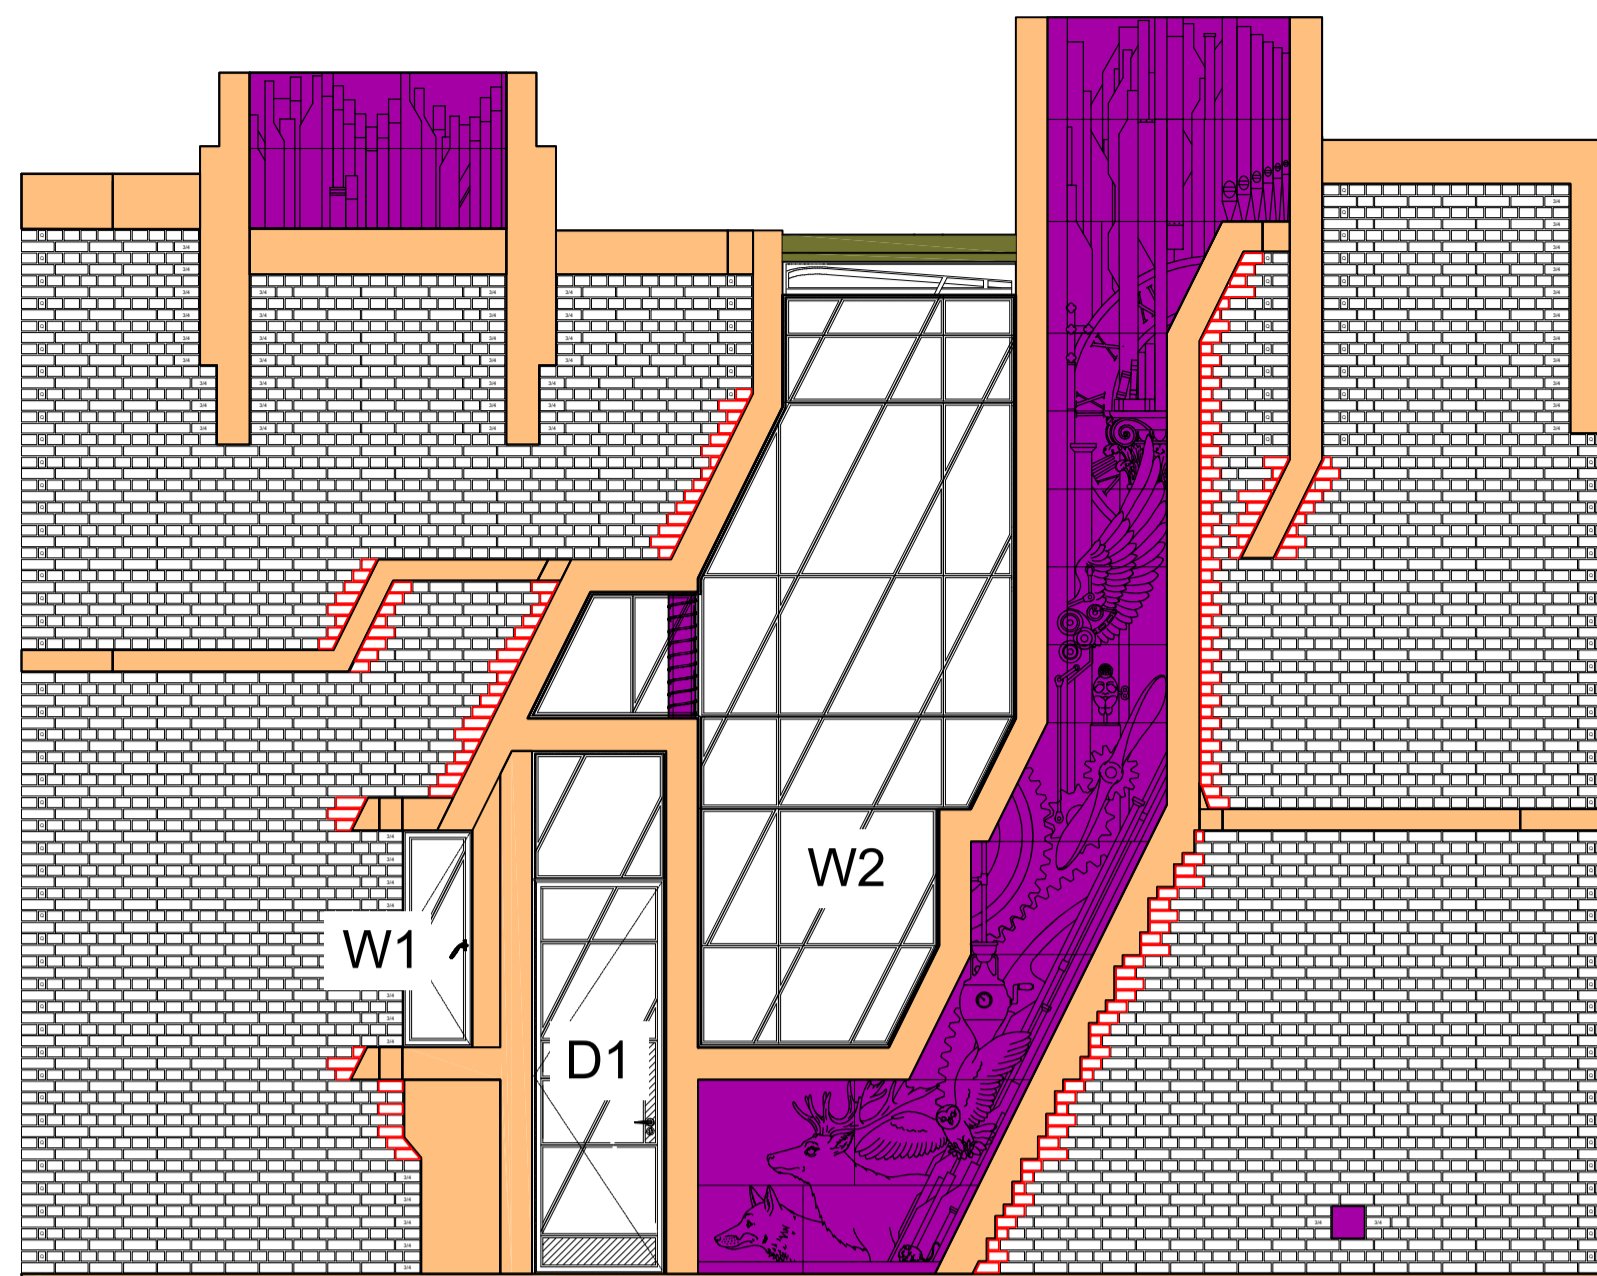

Rev	Date	Description	Drawn

SOUTH WEST ELEVATION

Stone

SOUTH EAST ELEVATION

Stone

Sculpted stone

NORTH EAST ELEVATION

Stone

NORTH WEST ELEVATION

Stone

Sculpted stone

**SENSUS**

www.sensusarchitecture.co.uk  
tel. 01485 211224  
email: info@sensusarchitecture.co.uk

Client:	Mr J MacAonghus		
Project:	Penkridge Hall Annex		
Drawing:	KEY TO GLAZED ELEMENTS		
Drawn:	MAS	Checked:	-
Date:	29th January 2024		Drawing No.
Scale:	1:50 @ A1		17041-001-C2
			Rev.