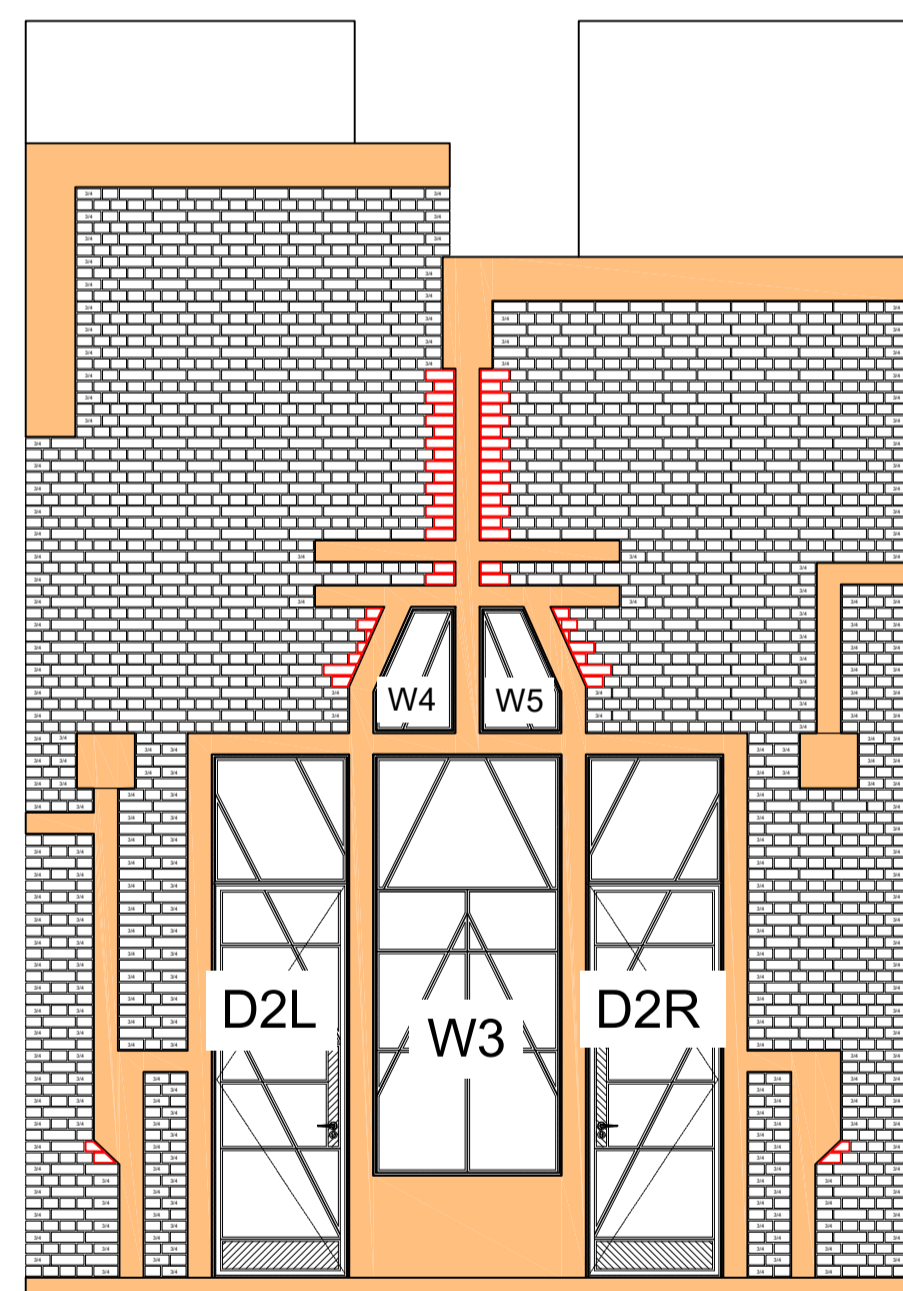

Rev	Date	Description	Drawn

SOUTH WEST ELEVATION

Stone

SOUTH EAST ELEVATION

Stone

Sculpted stone

NORTH EAST ELEVATION

Stone

NORTH WEST ELEVATION

Stone

Sculpted stone

**SENSUS**

www.sensusarchitecture.co.uk  
tel. 01485 211224  
email: info@sensusarchitecture.co.uk

Client:	Mr J MacAonghus		
Project:	Penkridge Hall Annex		
Drawing:	KEY TO GLAZED ELEMENTS		
Drawn:	MAS	Checked:	-
Date:	29th January 2024		Drawing No.
Scale:	1:50 @ A1		17041-001-C2
			Rev.