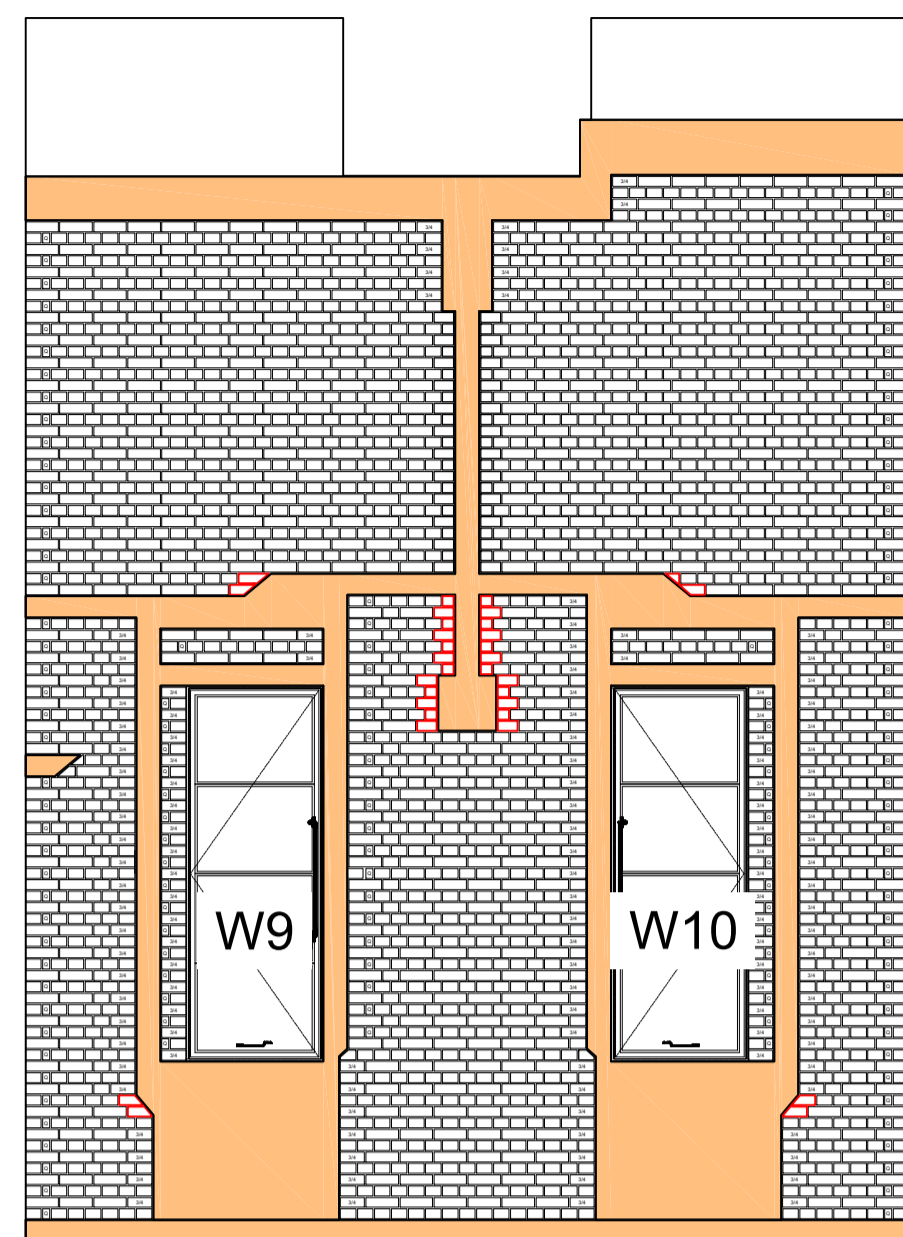

Rev	Date	Description	Drawn

SOUTH WEST ELEVATION

Stone

SOUTH EAST ELEVATION

Stone

Sculpted stone

NORTH EAST ELEVATION

Stone

NORTH WEST ELEVATION

Stone

Sculpted stone

**SENSUS**

www.sensusarchitecture.co.uk  
tel. 01485 211224  
email: info@sensusarchitecture.co.uk

Client:	Mr J MacAonghus		
Project:	Penkridge Hall Annex		
Drawing:	KEY TO GLAZED ELEMENTS		
Drawn:	MAS	Checked:	-
Date:	29th January 2024		Drawing No.
Scale:	1:50 @ A1		17041-001-C2
			Rev.