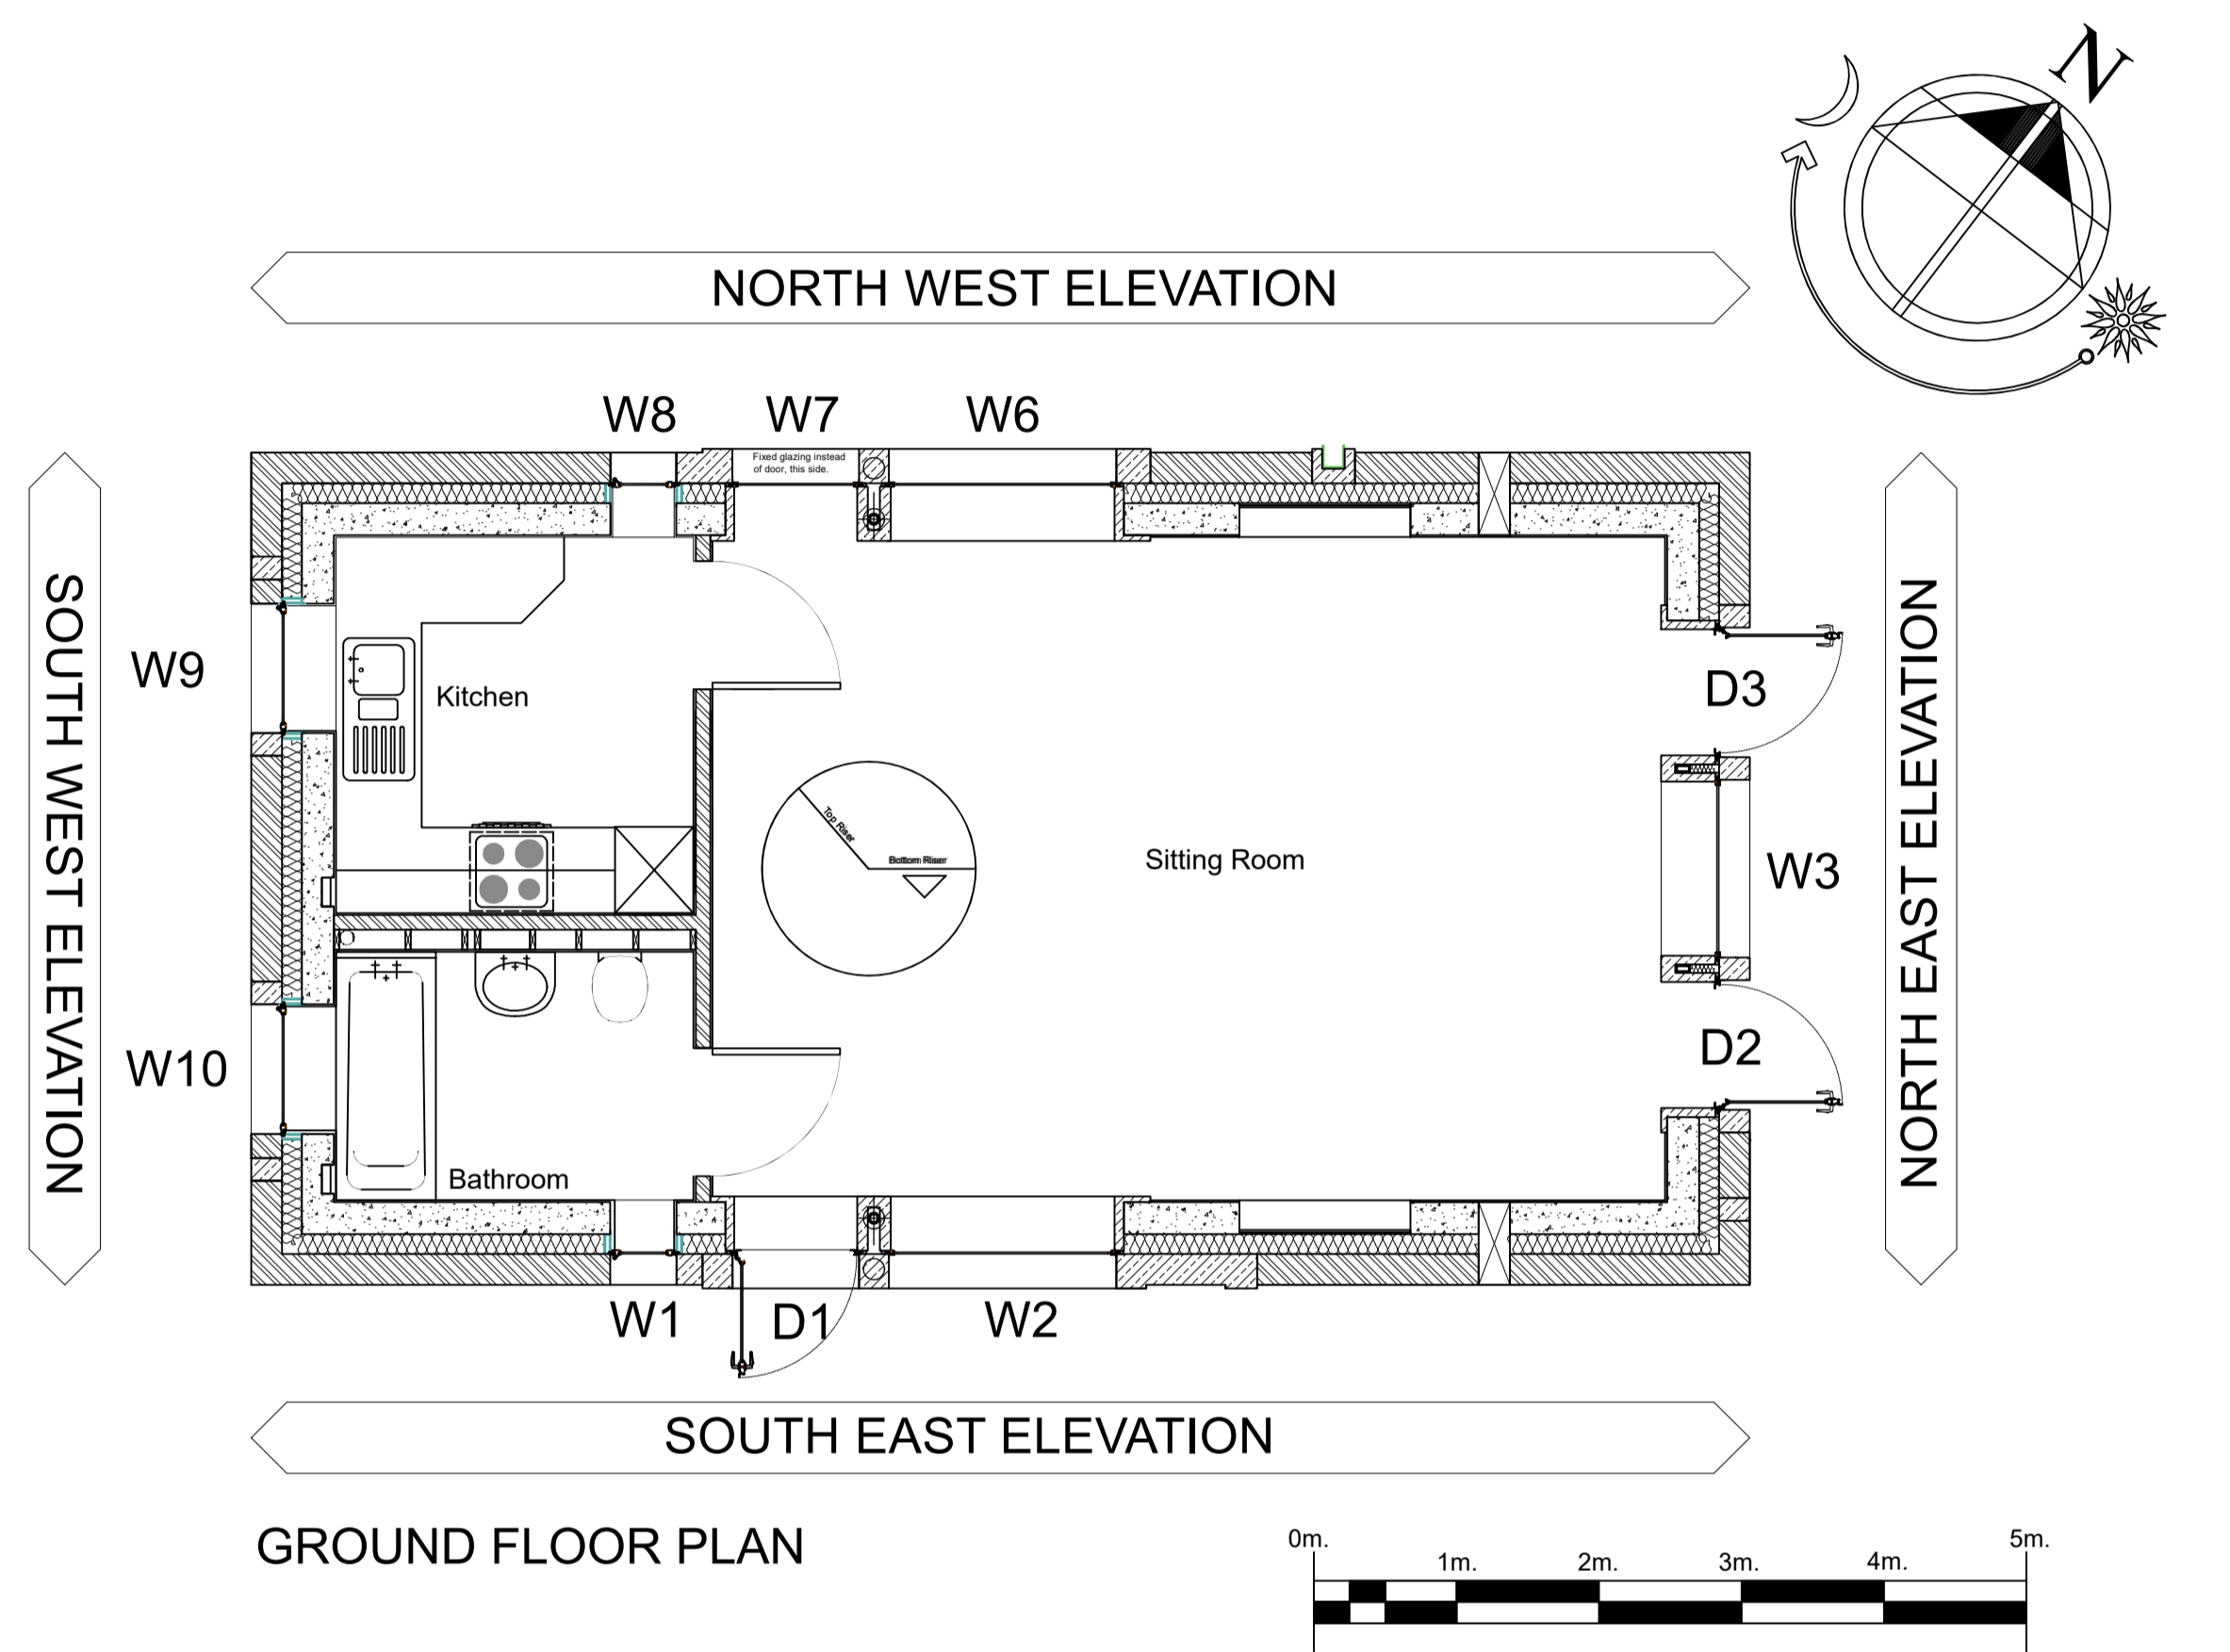

Rev	Date	Description	Drawn

SOUTH WEST ELEVATION

Stone

SOUTH EAST ELEVATION

Stone

Sculpted stone

NORTH EAST ELEVATION

Stone

NORTH WEST ELEVATION

Stone

Sculpted stone

**SENSUS**

www.sensusarchitecture.co.uk  
tel. 01485 211224  
email: info@sensusarchitecture.co.uk

Client:	Mr J MacAonghus		
Project:	Penkridge Hall Annex		
Drawing:	KEY TO GLAZED ELEMENTS		
Drawn:	MAS	Checked:	-
Date:	29th January 2024		Drawing No.
Scale:	1:50 @ A1		17041-001-C2
			Rev.