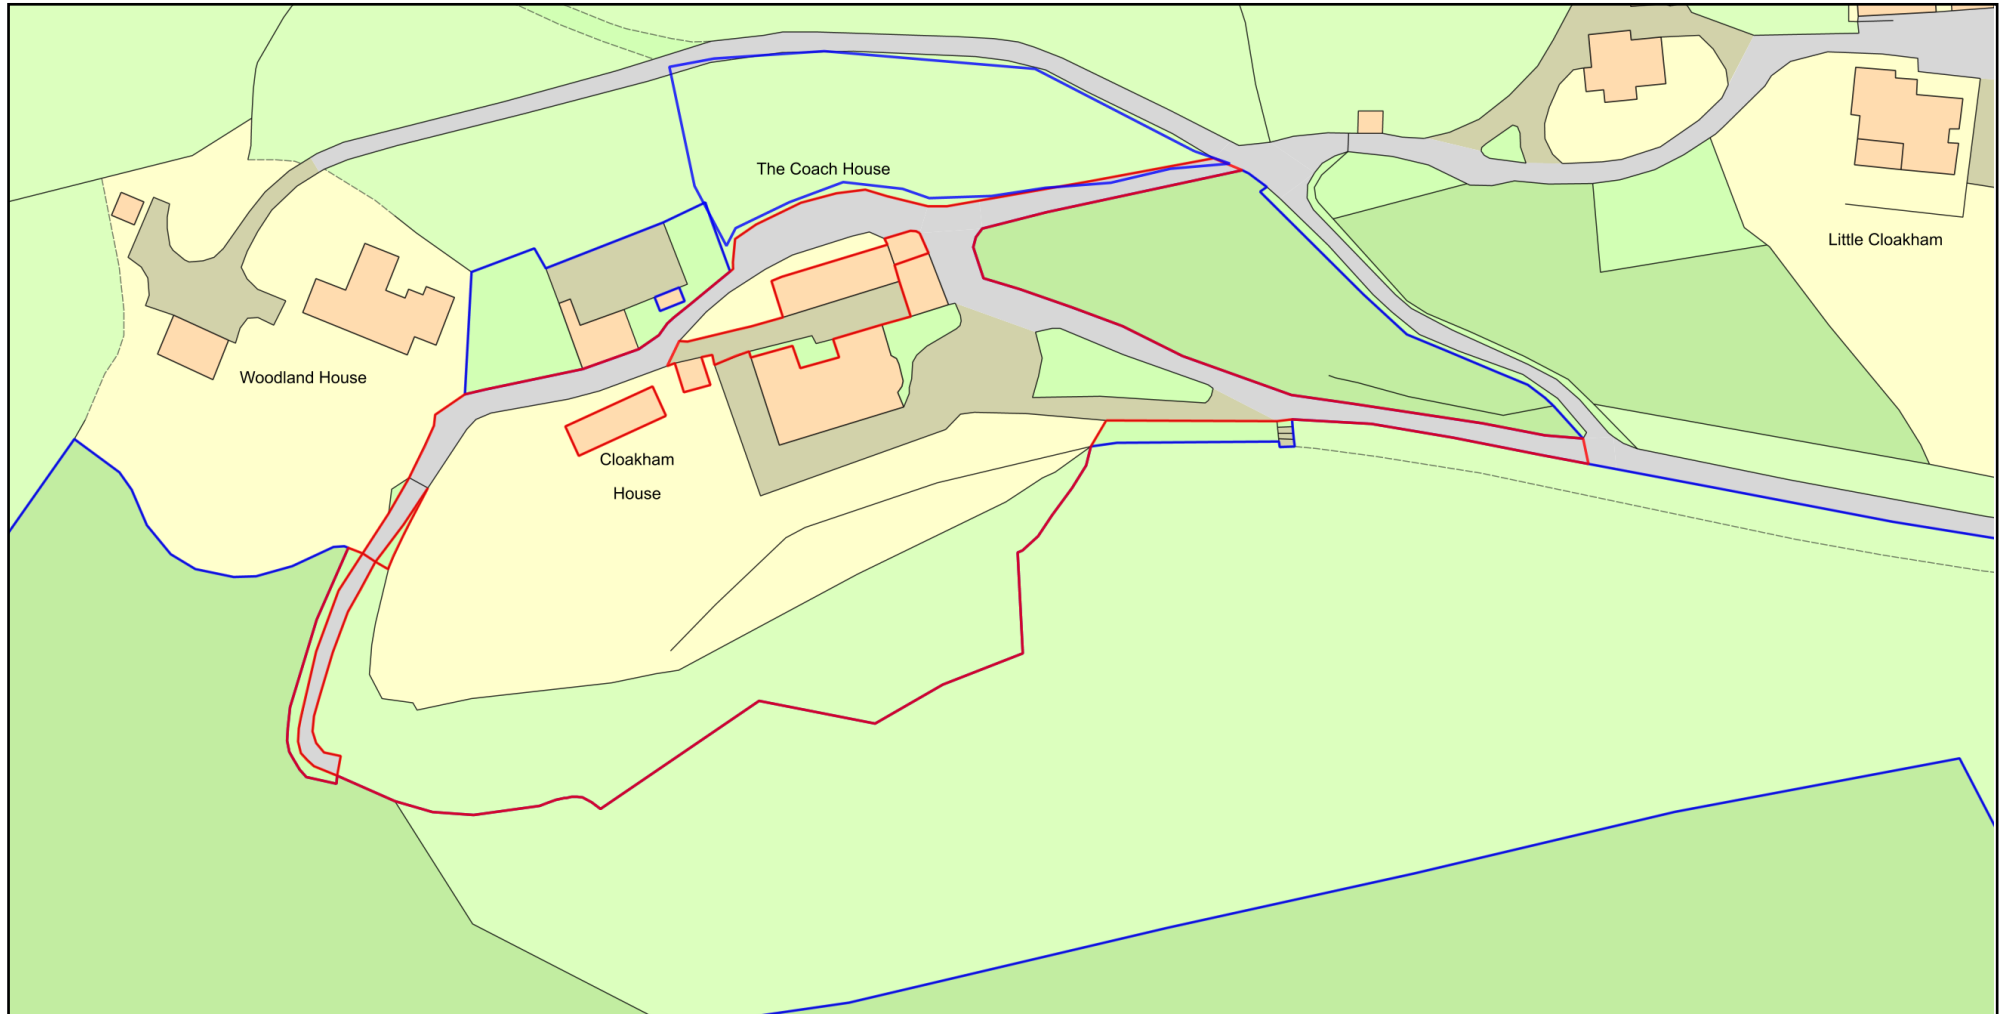

# Cloakham Summer House - Reference number - PP-12702237

Plan Produced for: Nigel Bell  
Date Produced: 29 Jan 2024  
Plan Reference Number: TQRQM24029183541940  
Scale: 1:1250 @ A4