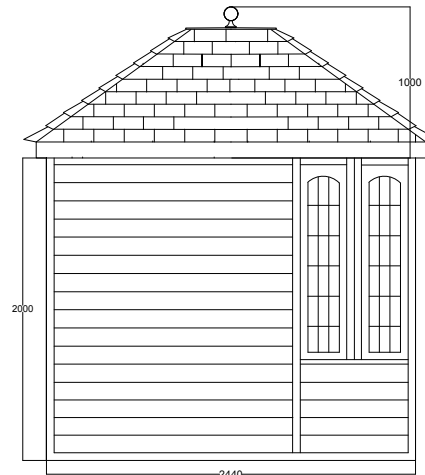

Back View

Side View

Project address:
Cloakham House, Axminster, EX13 5RP

Drawing name:
Summer House Floor plan

Scale:
1:50 @ A4

Client name:
Nigel Bell

Drawn by:
Amelia Bell