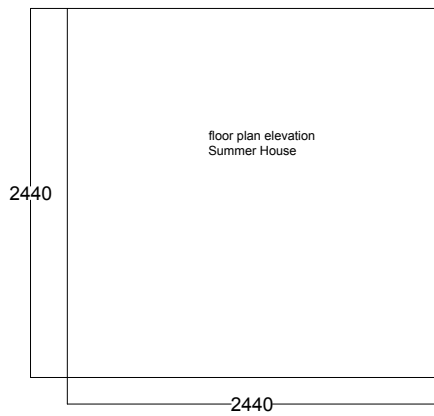

Back View

Side View

Project address:
Cloakham House, Axminster, EX13 5RP

Drawing name:
Summer House Floor plan

Scale:
1:50 @ A4

Client name:
Nigel Bell

Drawn by:
Amelia Bell