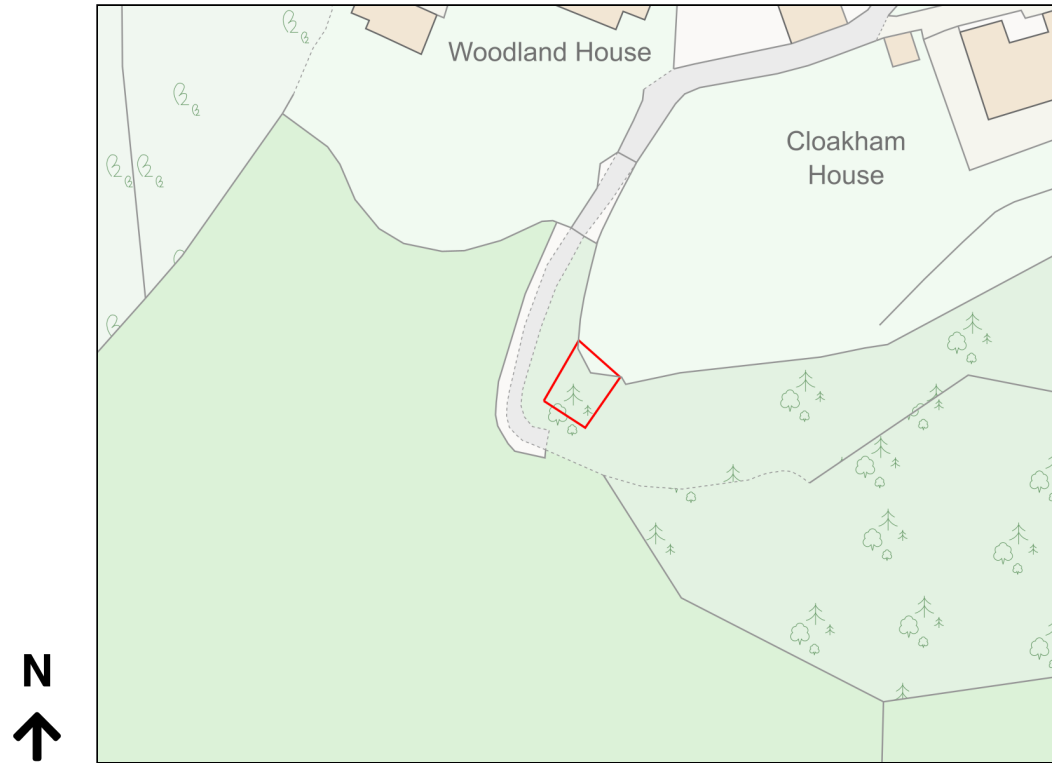

# Location Plan

Site Address: Cloakham House, Lane To Cloakham House, Axminster, EX13 5RP

Date Produced: 29-Dec-2023

Scale: 1:1250 @A4

Planning Portal Reference: PP-12702237v1