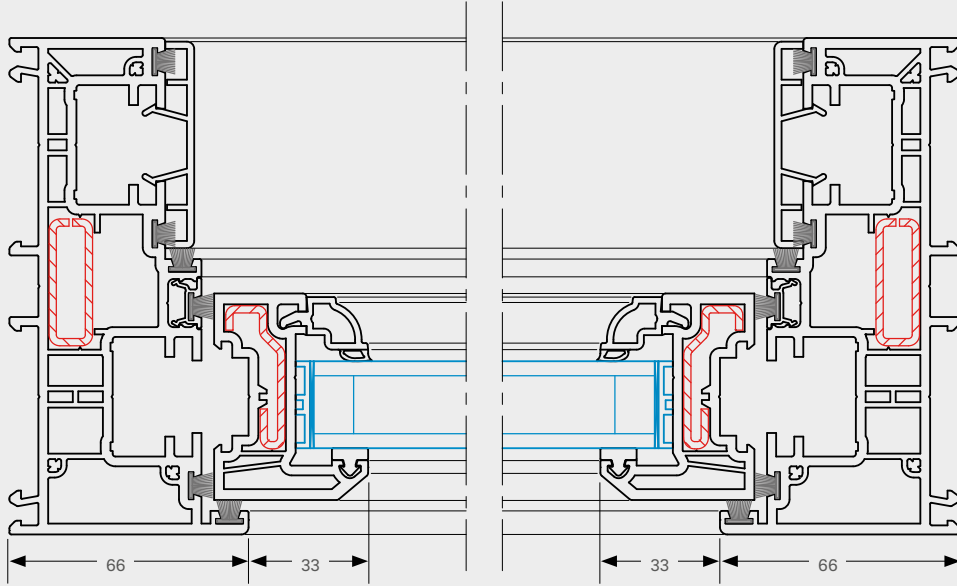

Characteristics

The system has two sashes built into the frame which slide in opposing directions and will remain in any position.

The Heritage system's deep bottom rail has been designed to replicate the aesthetics of a traditional timber window and can be used with either a slim-intermediate sash combination or intermediate-large sash combination.

- ① 24mm & 28mm glazing options
- ② Triple brush seals in the frame create a barrier against wind and air
- ③ 4 Sash options
- ④ Georgian bars for an authentic appearance
- ⑤ Standard balances of 14mm or up to 19mm diameter can be used
- ⑥ Optional deep bottom rail profile

Feature	Specification
Profile depth	137mm
Maximum window size	1800 x 3500mm
Thermal performance	Exceeds 1.1 W/m ² K
Maximum sash weight	60kg
Further options	Georgian bars Fixed or run through sash horns Sliding latches allowing for tilting
Glass width	24 & 28mm
Accreditations	See page 60

**Approved
for use in
conservation
areas around
the UK.**

Vertical Sliding Windows Heritage

Below: Vertical Section

Detailed drawings are available on request

Top Sash

Bottom Sash