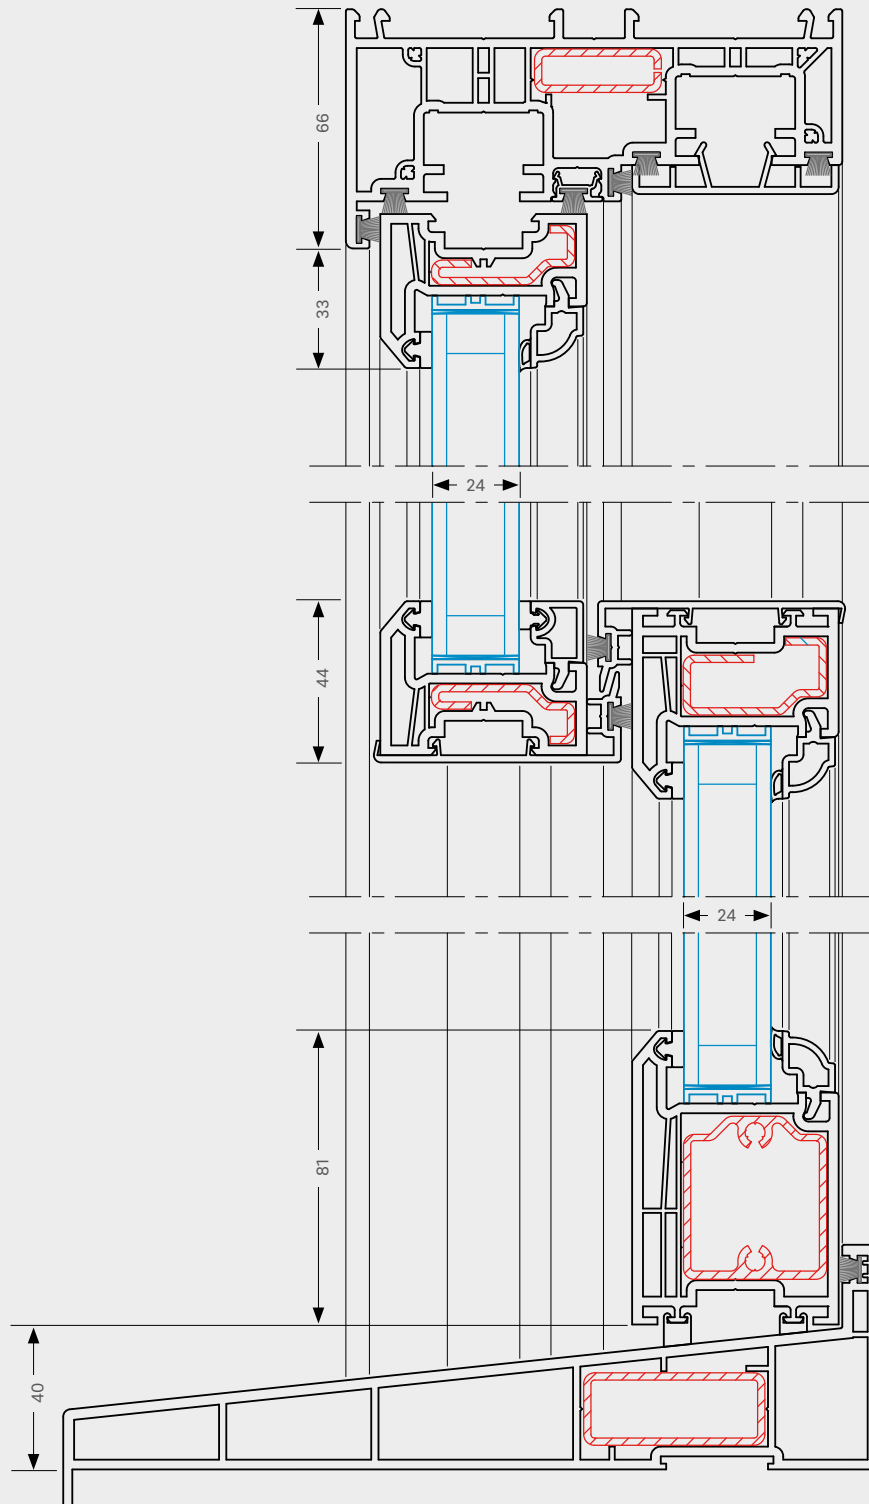

Characteristics

The system has two sashes built into the frame which slide in opposing directions and will remain in any position.

The Heritage system's deep bottom rail has been designed to replicate the aesthetics of a traditional timber window and can be used with either a slim-intermediate sash combination or intermediate-large sash combination.

- ① 24mm & 28mm glazing options
- ② Triple brush seals in the frame create a barrier against wind and air
- ③ 4 Sash options
- ④ Georgian bars for an authentic appearance
- ⑤ Standard balances of 14mm or up to 19mm diameter can be used
- ⑥ Optional deep bottom rail profile

Feature	Specification
Profile depth	137mm
Maximum window size	1800 x 3500mm
Thermal performance	Exceeds 1.1 W/m ² K
Maximum sash weight	60kg
Further options	Georgian bars Fixed or run through sash horns Sliding latches allowing for tilting
Glass width	24 & 28mm
Accreditations	See page 60

**Approved
for use in
conservation
areas around
the UK.**

Vertical Sliding Windows Heritage

Below: Vertical Section

Detailed drawings are available on request

Top Sash

Bottom Sash