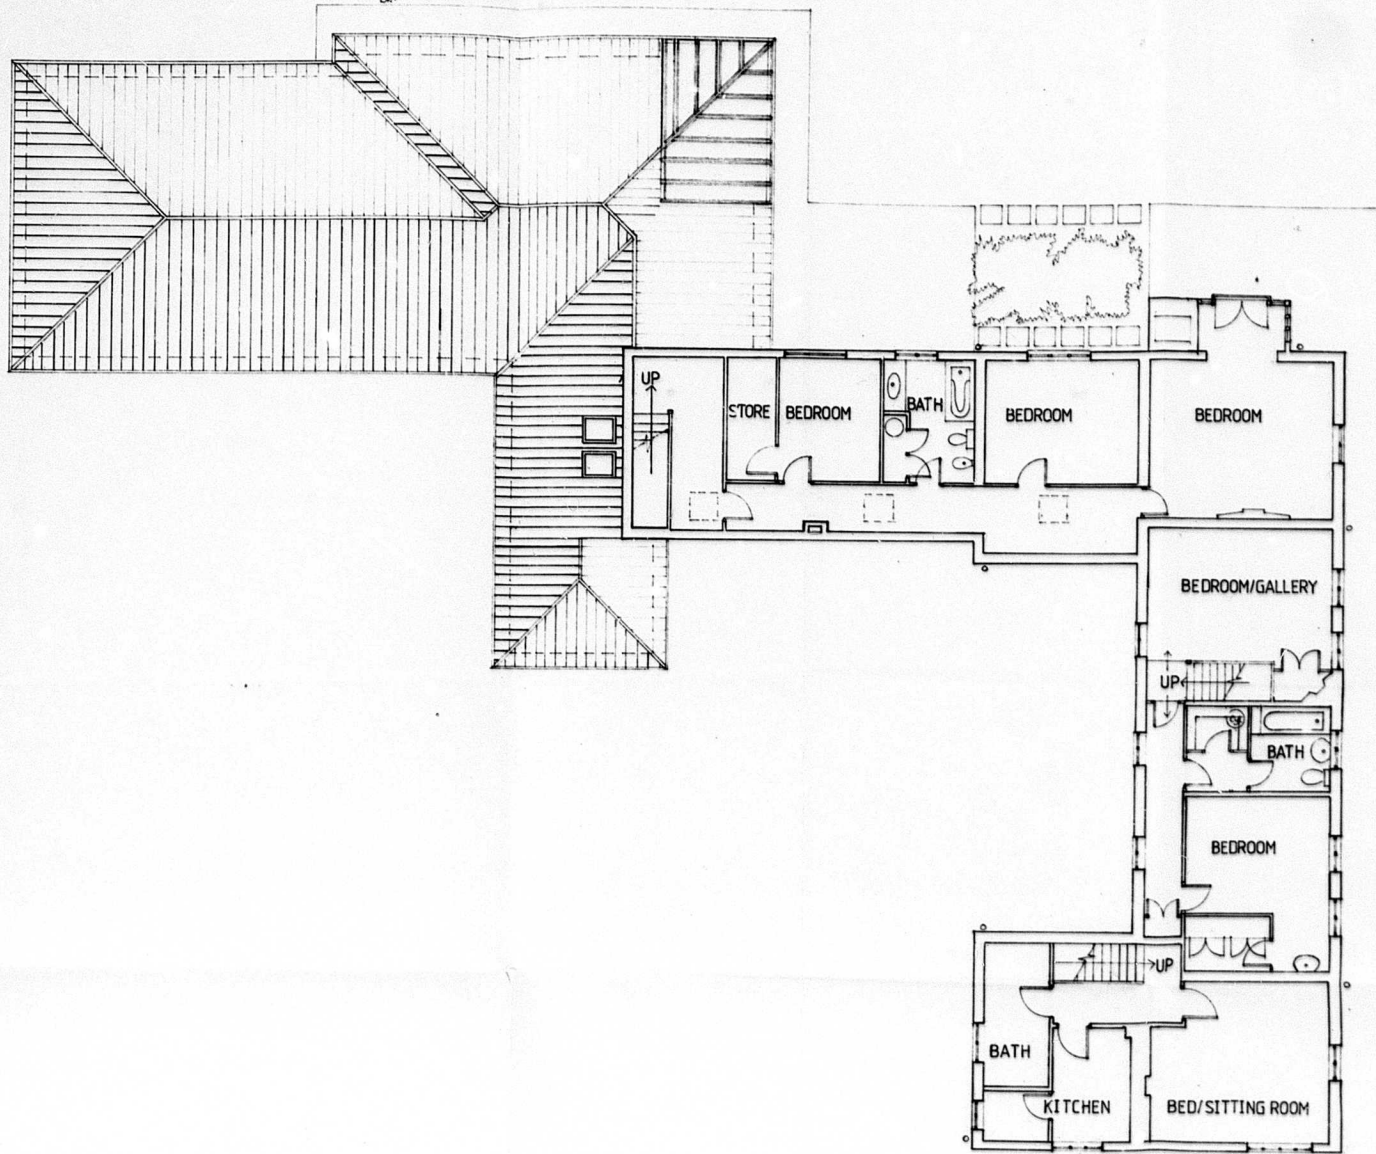

M/ 85 0097 P.

ST. SHILLIFFE BOROUGH COUNCIL
 VISITED ENCLOSURE
 16 SEP 1987
 PERMISSION
 CONSENT
 PERMISSION
 CONSENT

FIRST FLOOR PLAN

PROPOSED BUNGALOW at THE OLD HALL
 KNEETON ROAD EAST BRIDGFORD for
 Mr R.B.C. WARING.

Architects and Surveyors
THE HOWITT PARTNERSHIP

Saint Andrew's House, Mansfield Road, Nottingham

modifications		
scale: 1:100	date: 2/9/87	mod.
project N1738	dwg. no. 12	

telephone: Nottingham 605052