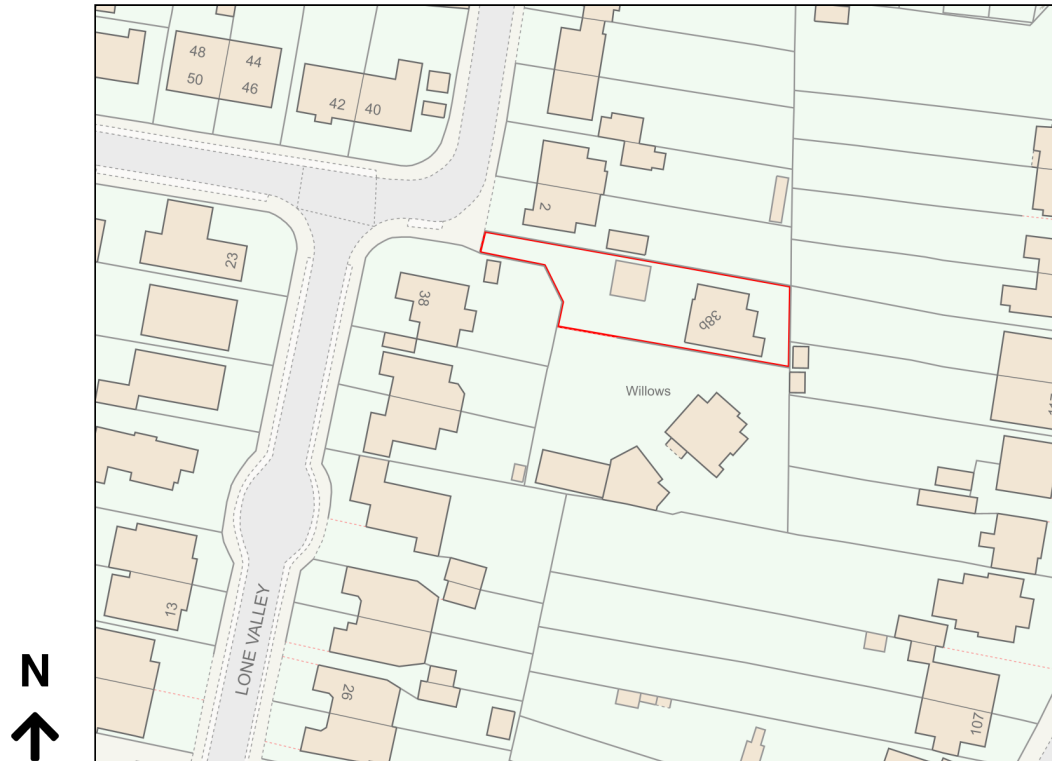

# Location Plan

Site Address: 38b, Lone Valley, Waterloo, PO7 5EA

Date Produced: 04-Jan-2024

Scale: 1:1250 @A4

Planning Portal Reference: PP-12705569v1