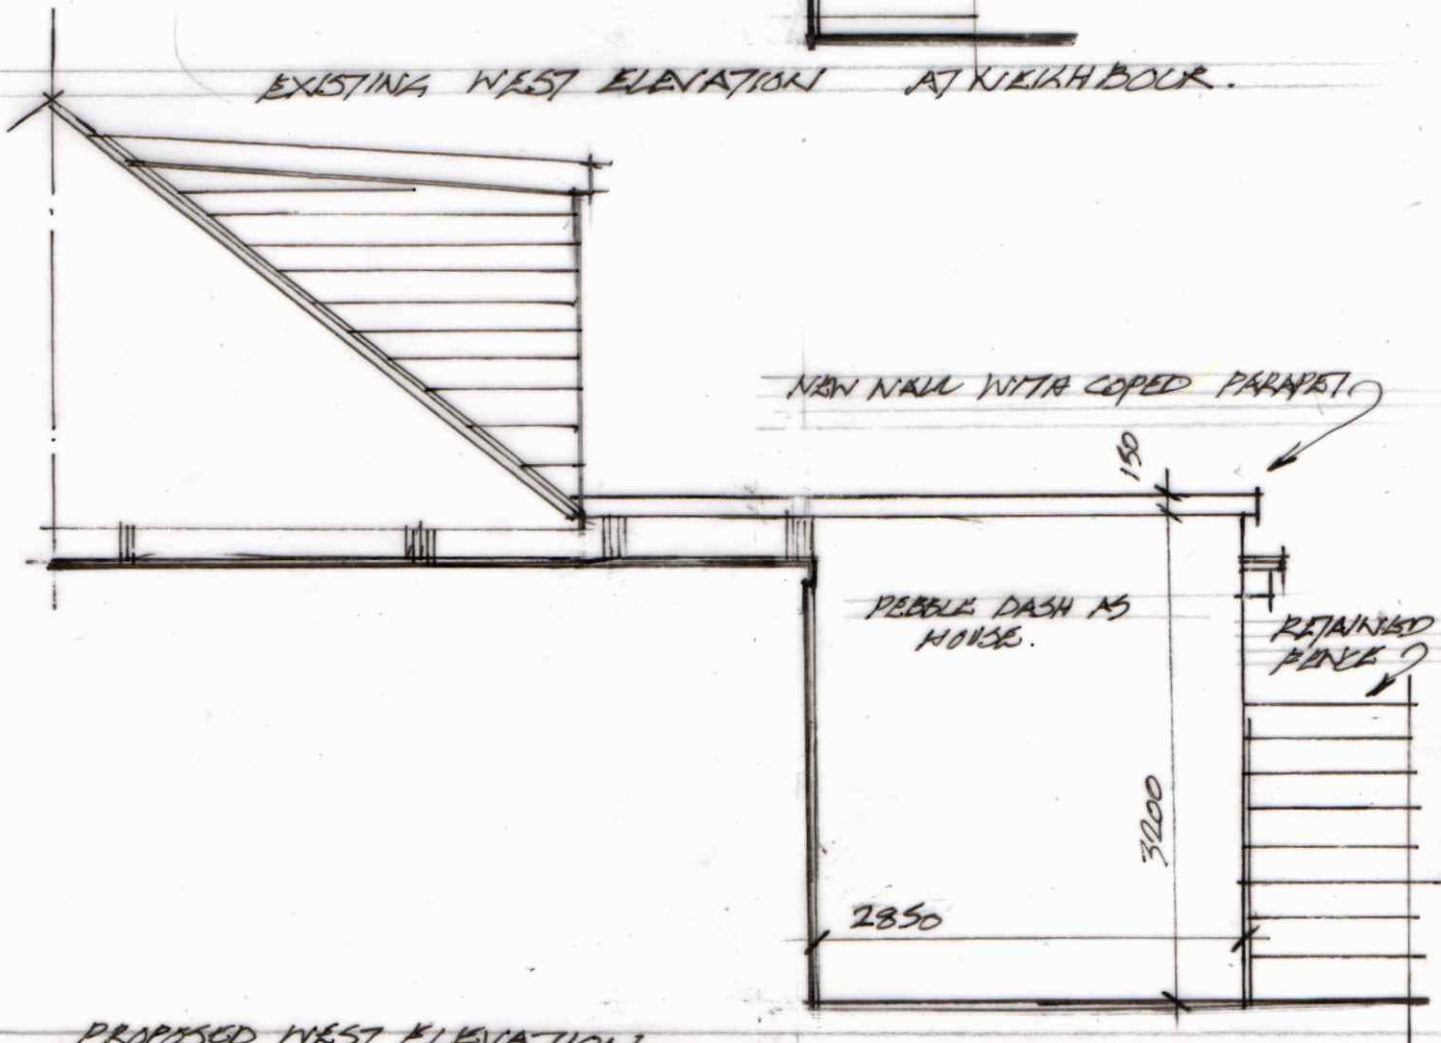

EXISTING WEST ELEVATION AT NEIGHBOUR.

PROPOSED WEST ELEVATION

M^{rs} ANNE LECKIE
 89 ACRYHALL DRIVE
 ABERDEEN
 AB15 7QP

ALTERATIONS TO REAR
 WEST ELEVATION
 23/08/04 (A4) 11:50

CALDER DESIGN
 19 BEECHGROVE TERRACE
 ABERDEEN
 AB15 5DR