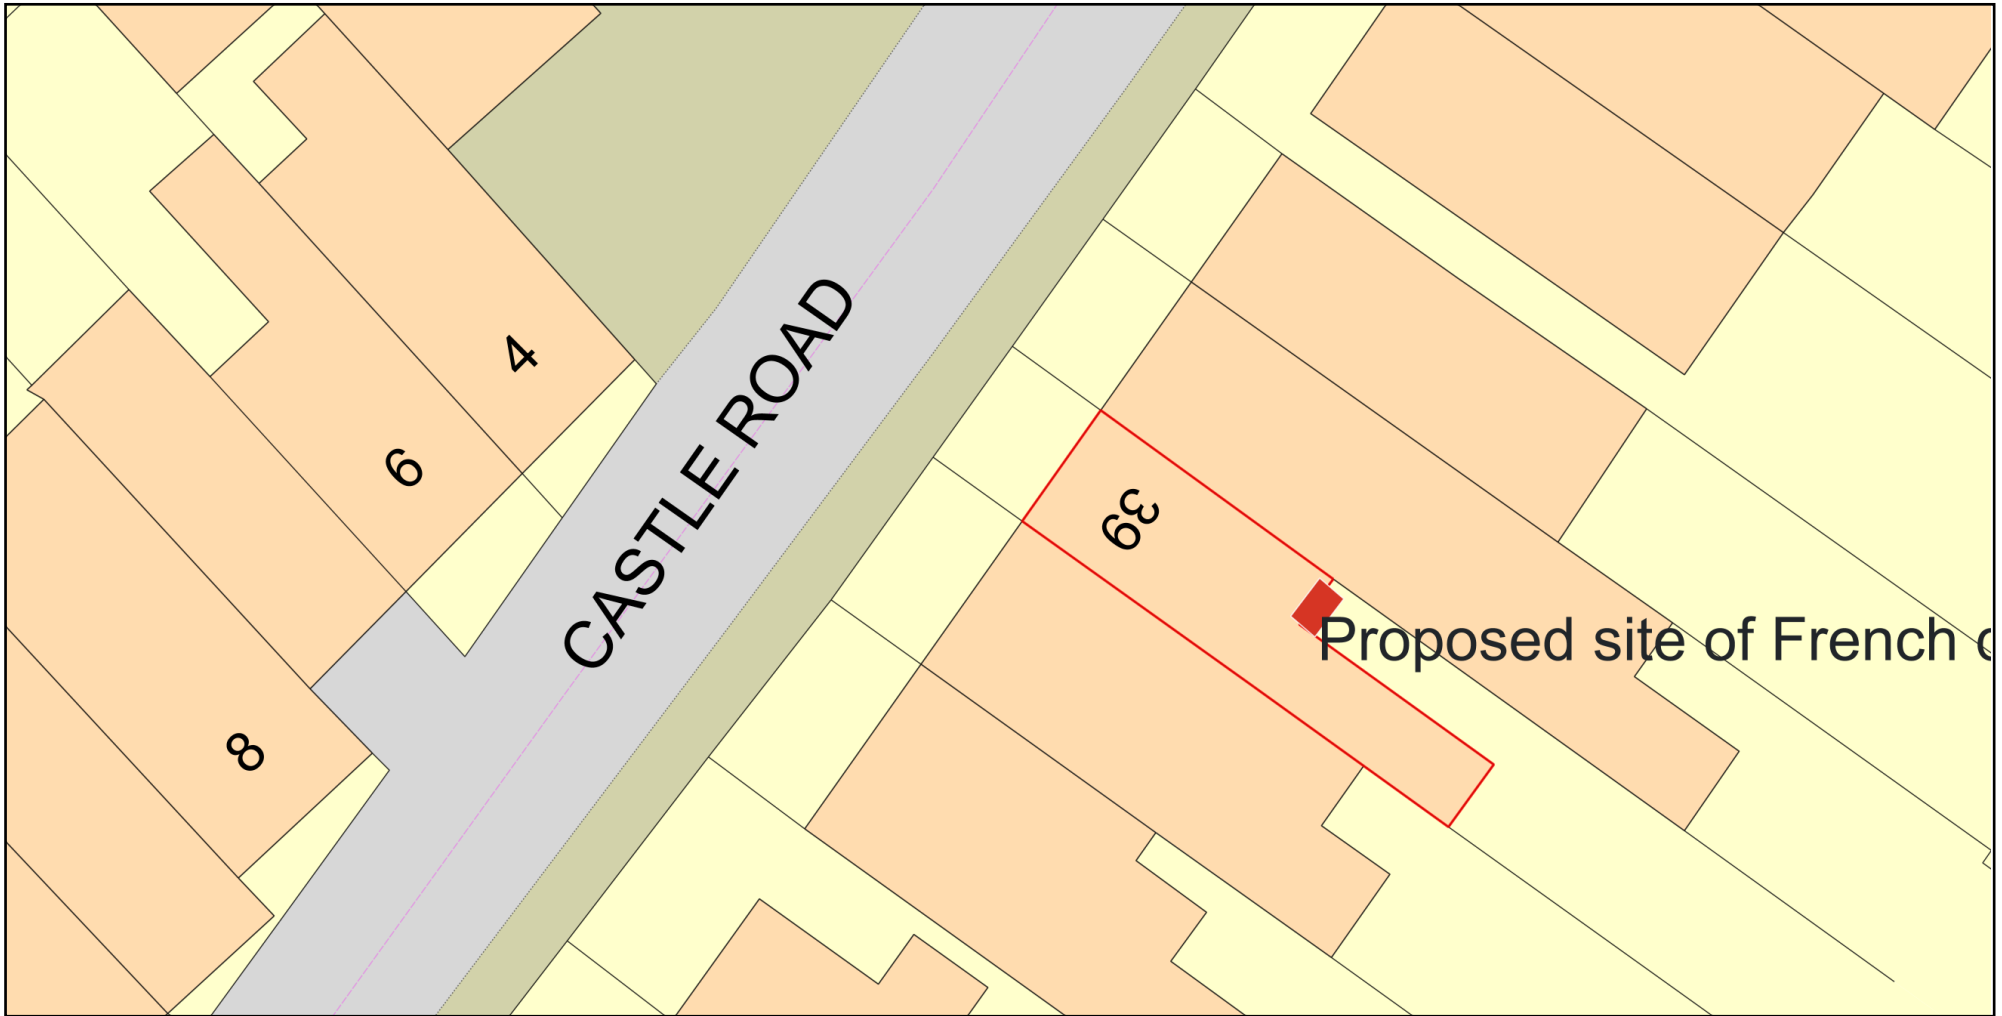

39 Castle Road

Plan Produced for: Mr M Dennes

Date Produced: 26 Oct 2023

Plan Reference Number: TQRQM23299213556058

Scale: 1:200 @ A4