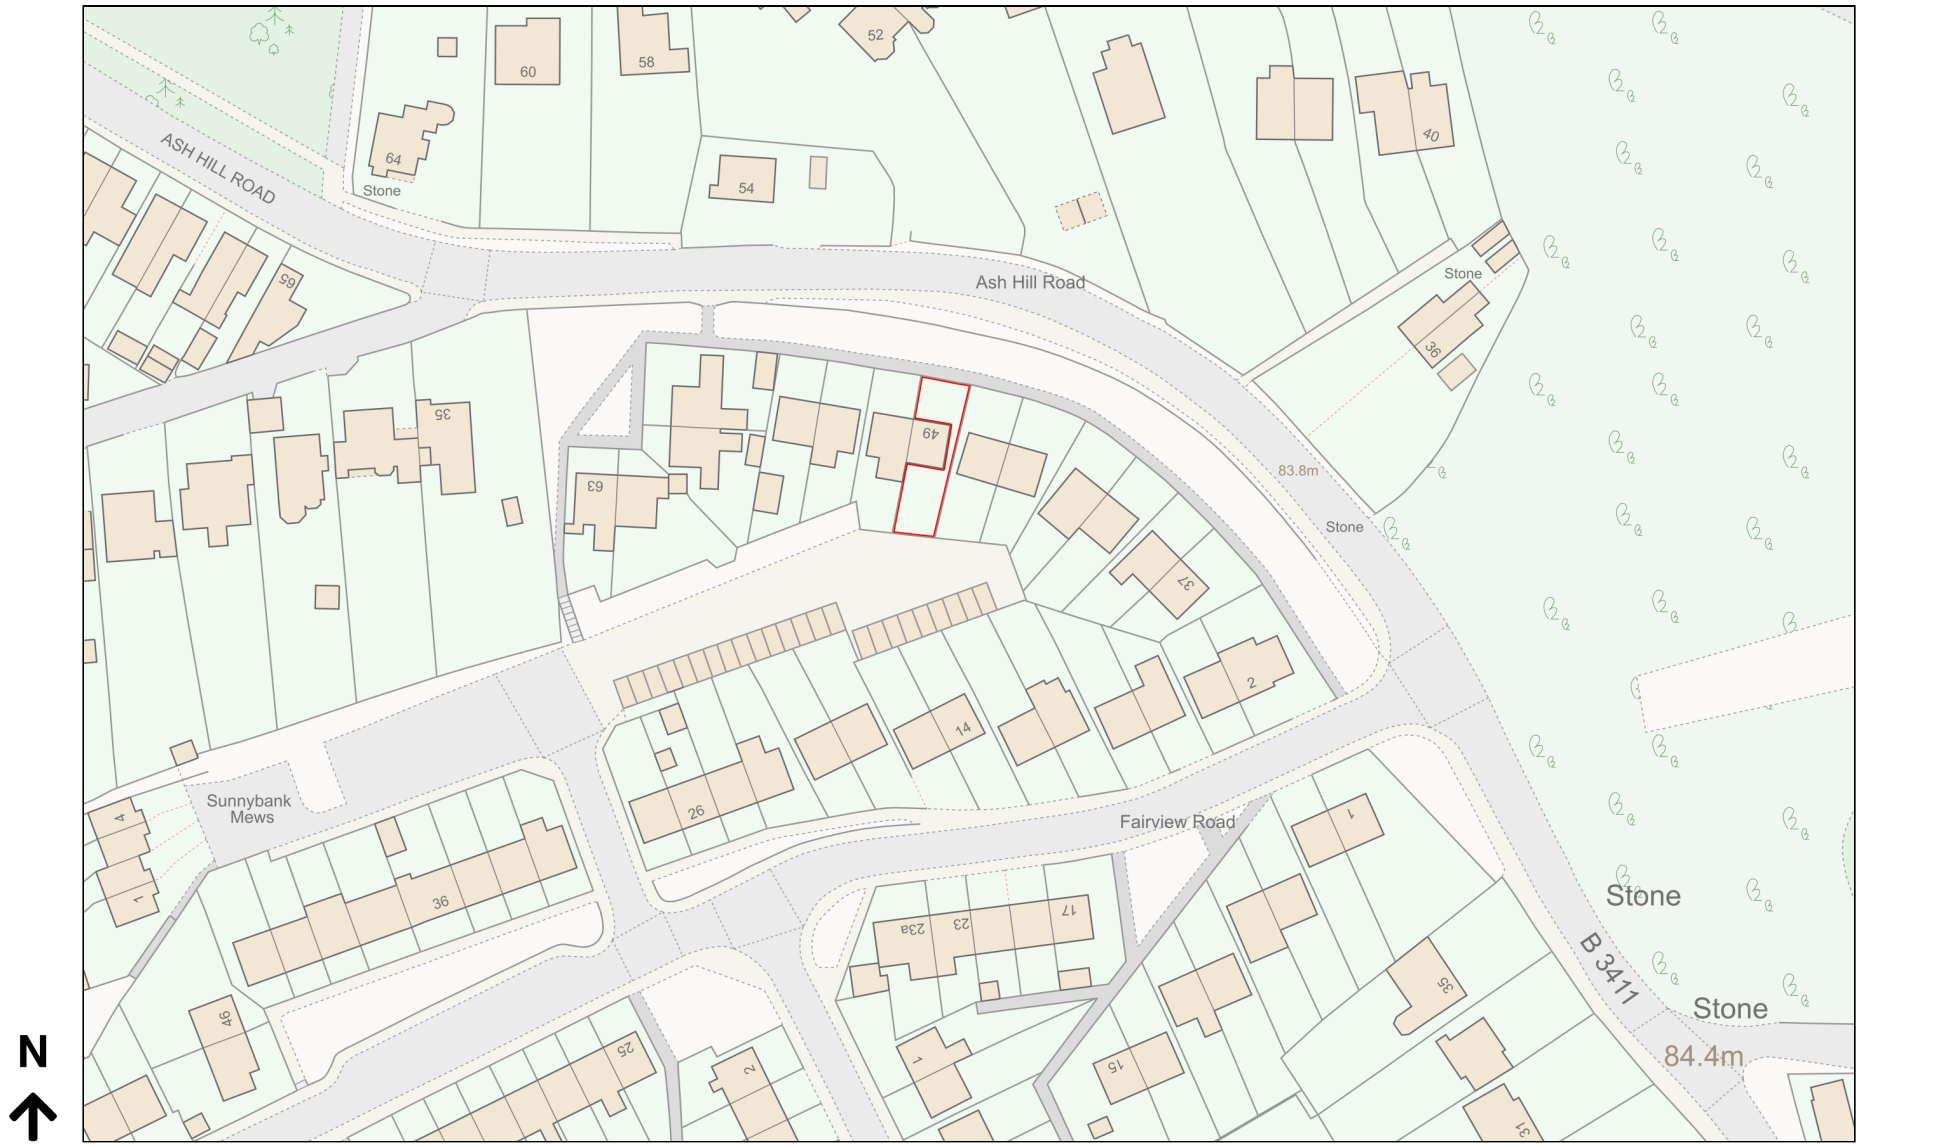

Location Plan

Site Address: 49, Ash Hill Road, Ash, GU12 6AA

Date Produced: 15-Jan-2024

Scale: 1:1250 @A4

Planning Portal Reference: PP-12730424v1