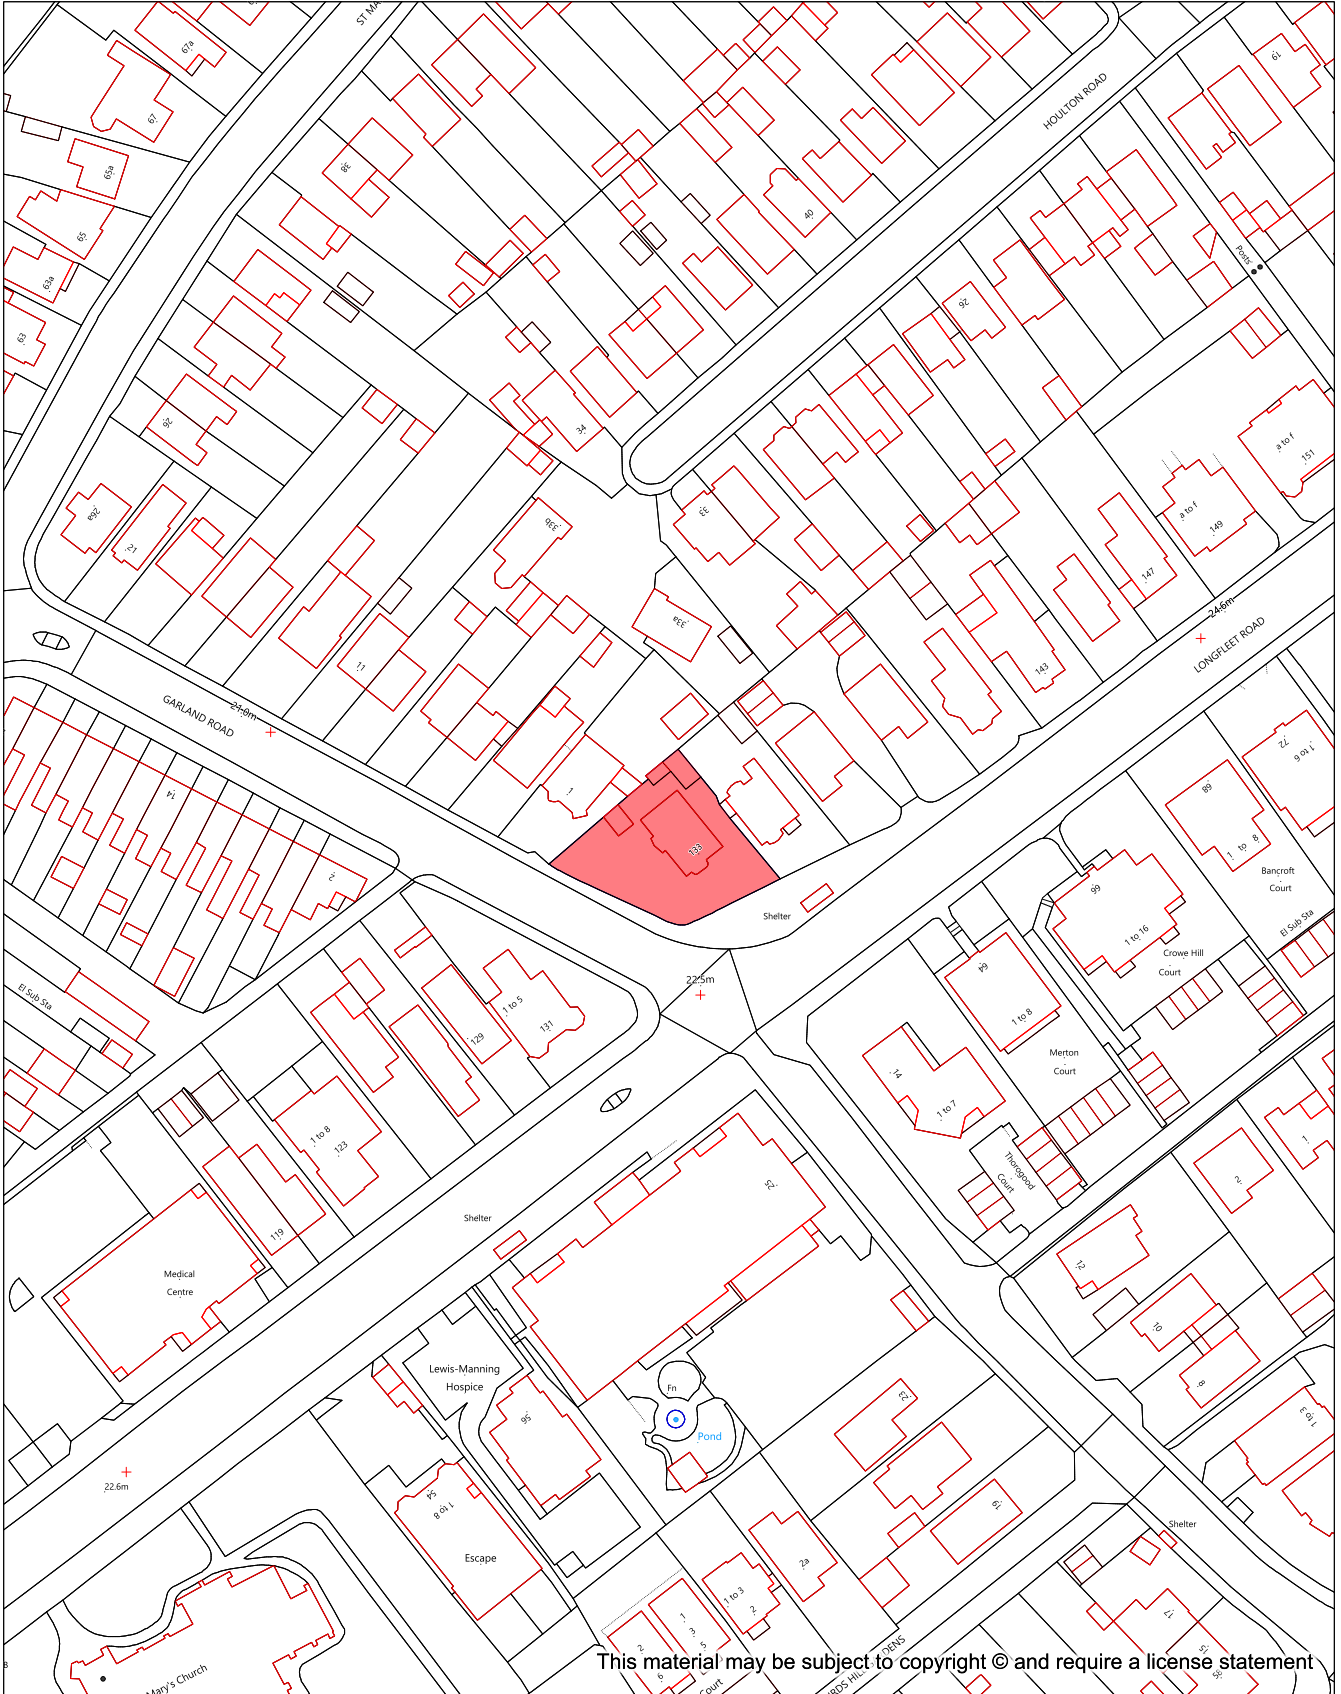

# 133 Longfleet Road

Sterling Court  
Norton Road  
Stevenage  
Herts SG1 2JY  
United Kingdom

Tel : +44 (0)1438 747996  
Fax : +44 (0)1438 747997  
E-mail: info@cadcorp.com

Operator:	Name
Department:	Department
Drawing No:	1234-A
Date: 31/01/2024	Scale: 1:1250