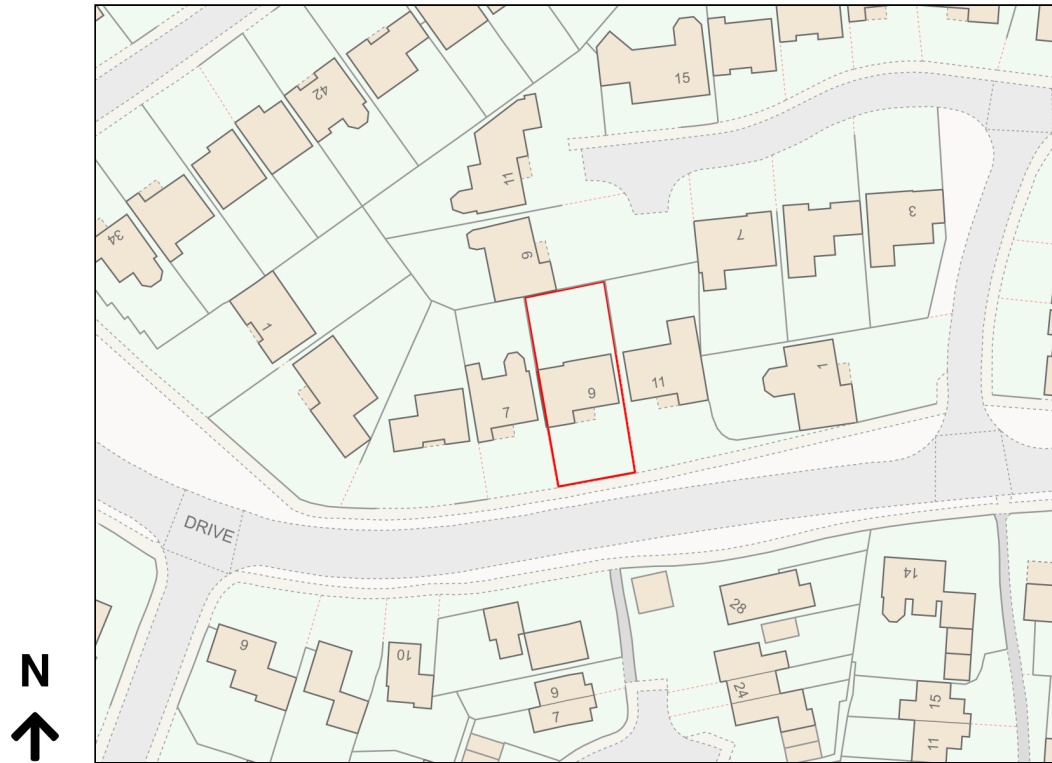

Location Plan

Site Address: 9, Frankholmes Drive, Monkspath, Solihull, B90 4XF

Date Produced: 24-Jan-2024

Scale: 1:1250 @A4

Planning Portal Reference: PP-12743145v1