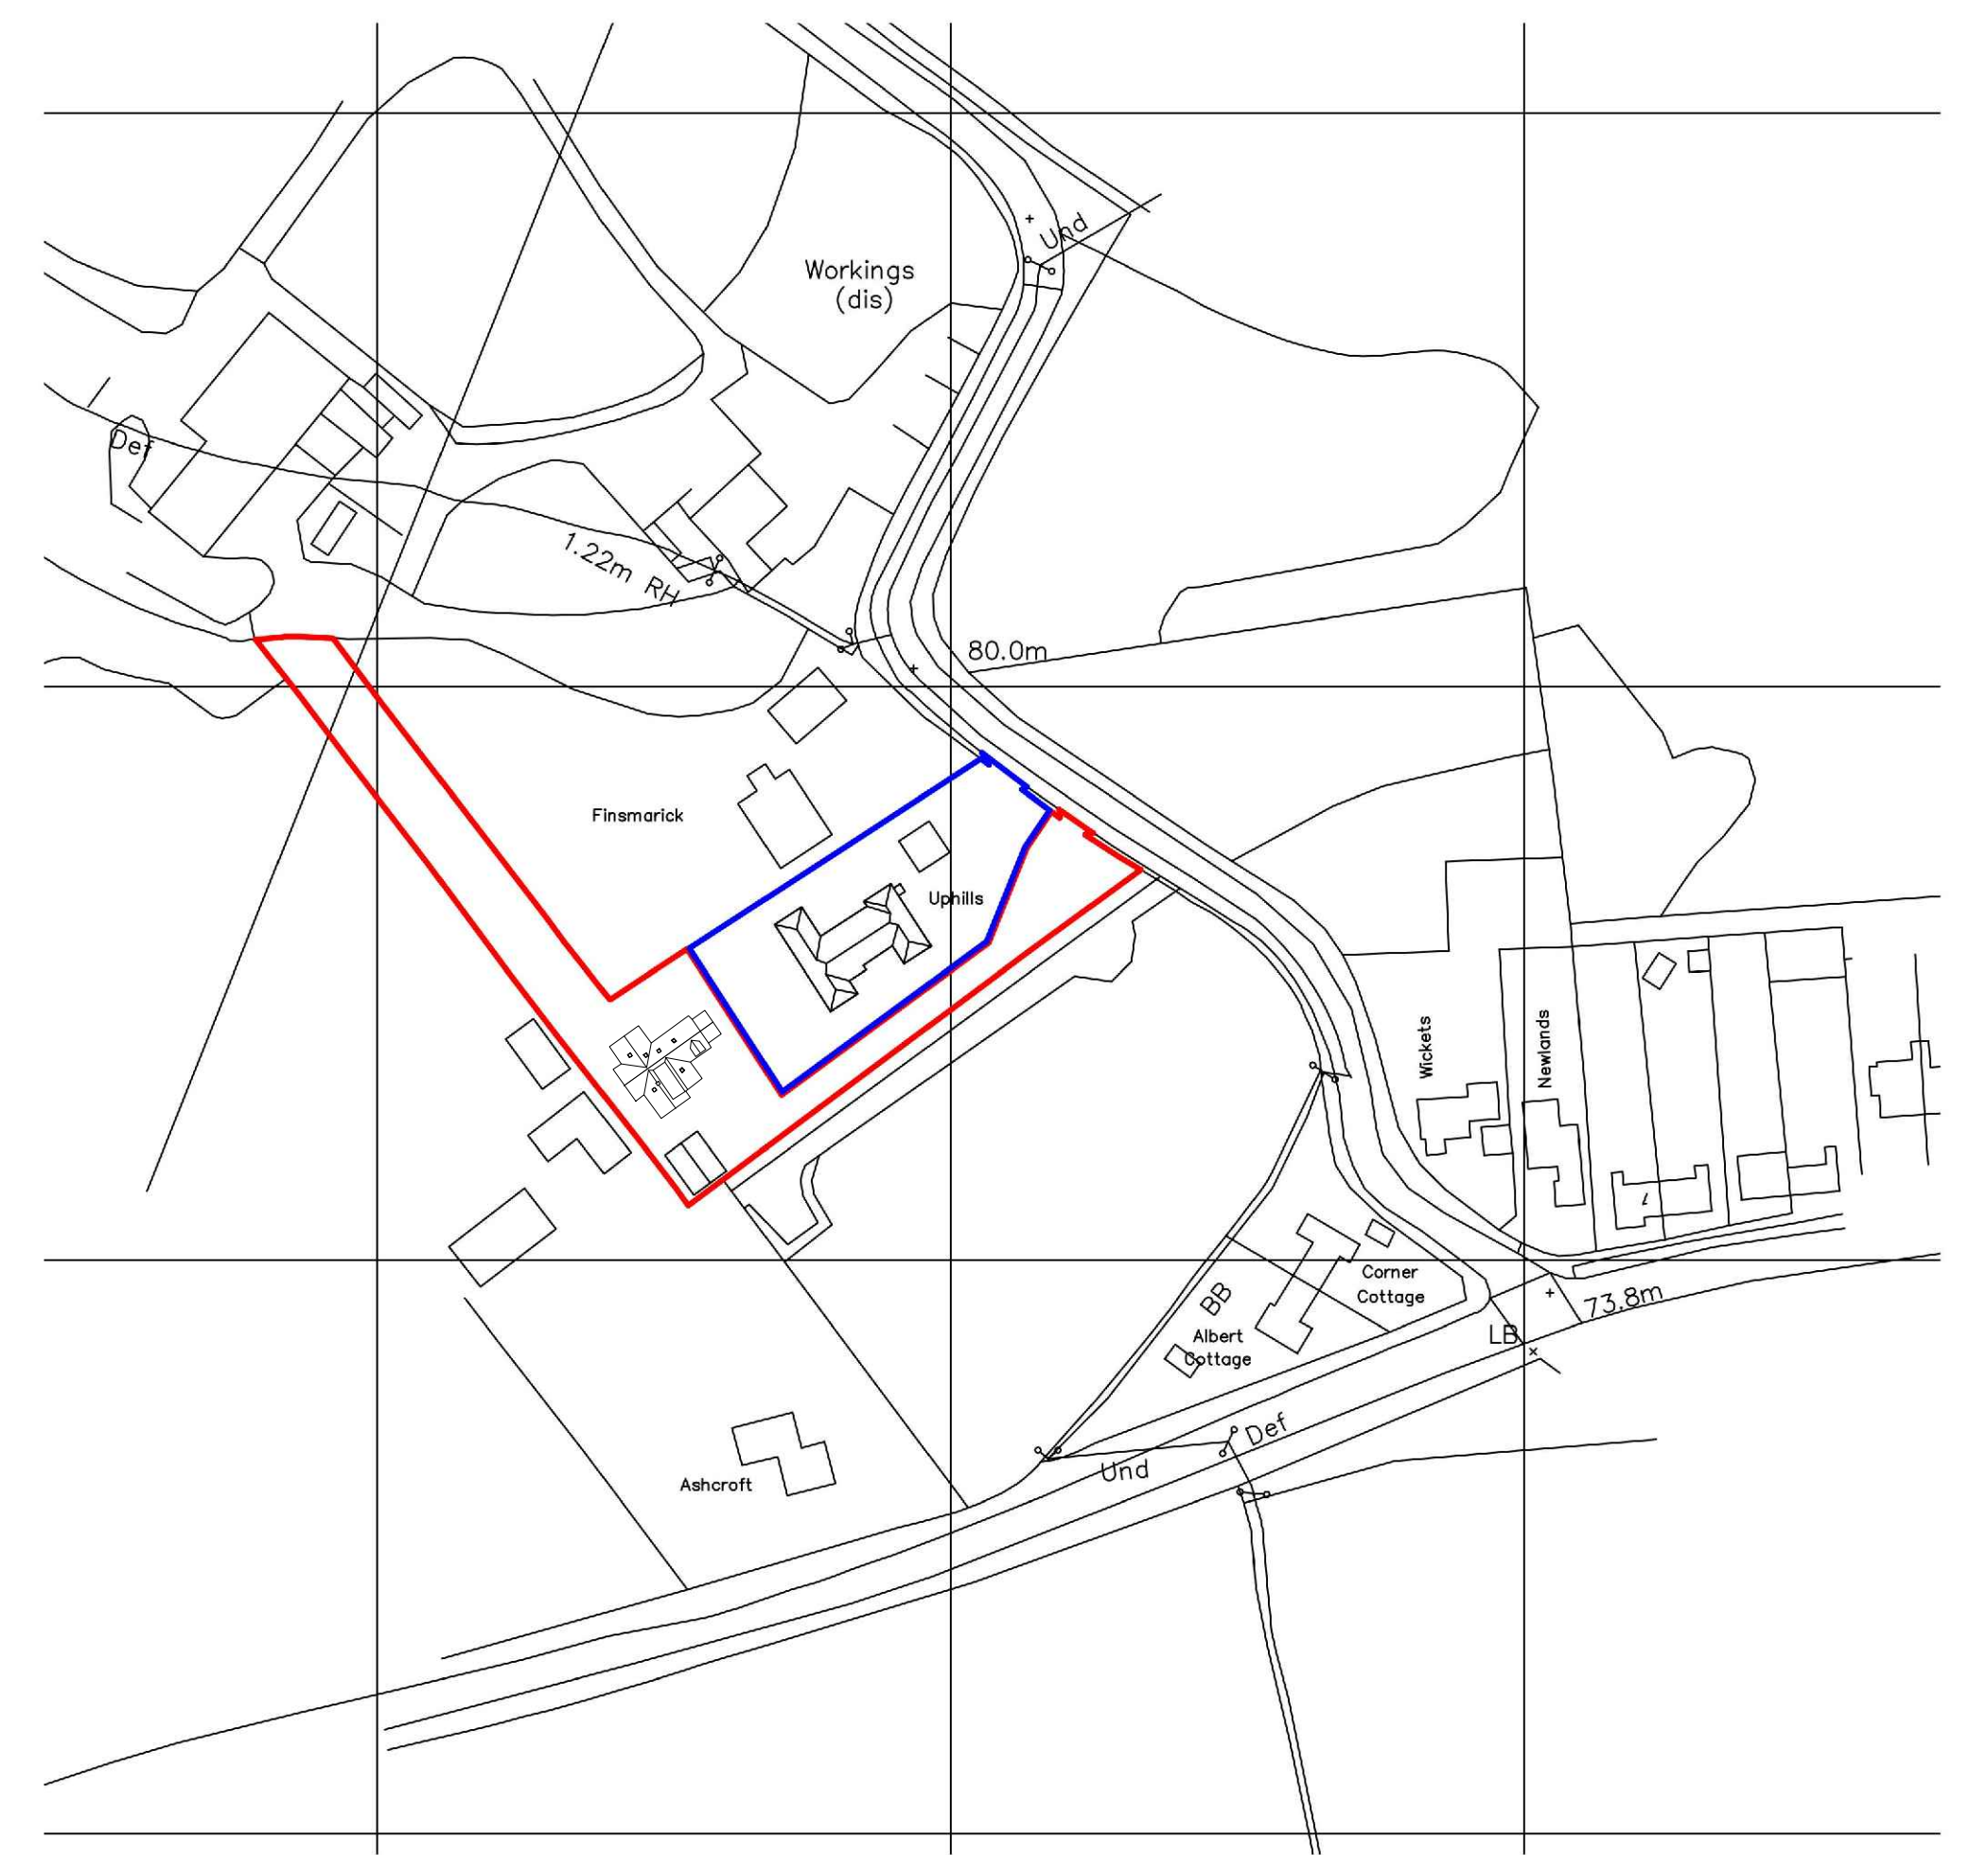

PROPOSED LOCATION PLAN

Project:-

**Wicken Bonhunt
Saffron Walden
Essex**

Description:-

**Proposed Block Roof &
Location Plan**

Scale:-
1-500 @ A1
1-1250 @ A1

Date:-
Jan 2024

Dwg no:-
CLG001-LP-01

Revision:-
00