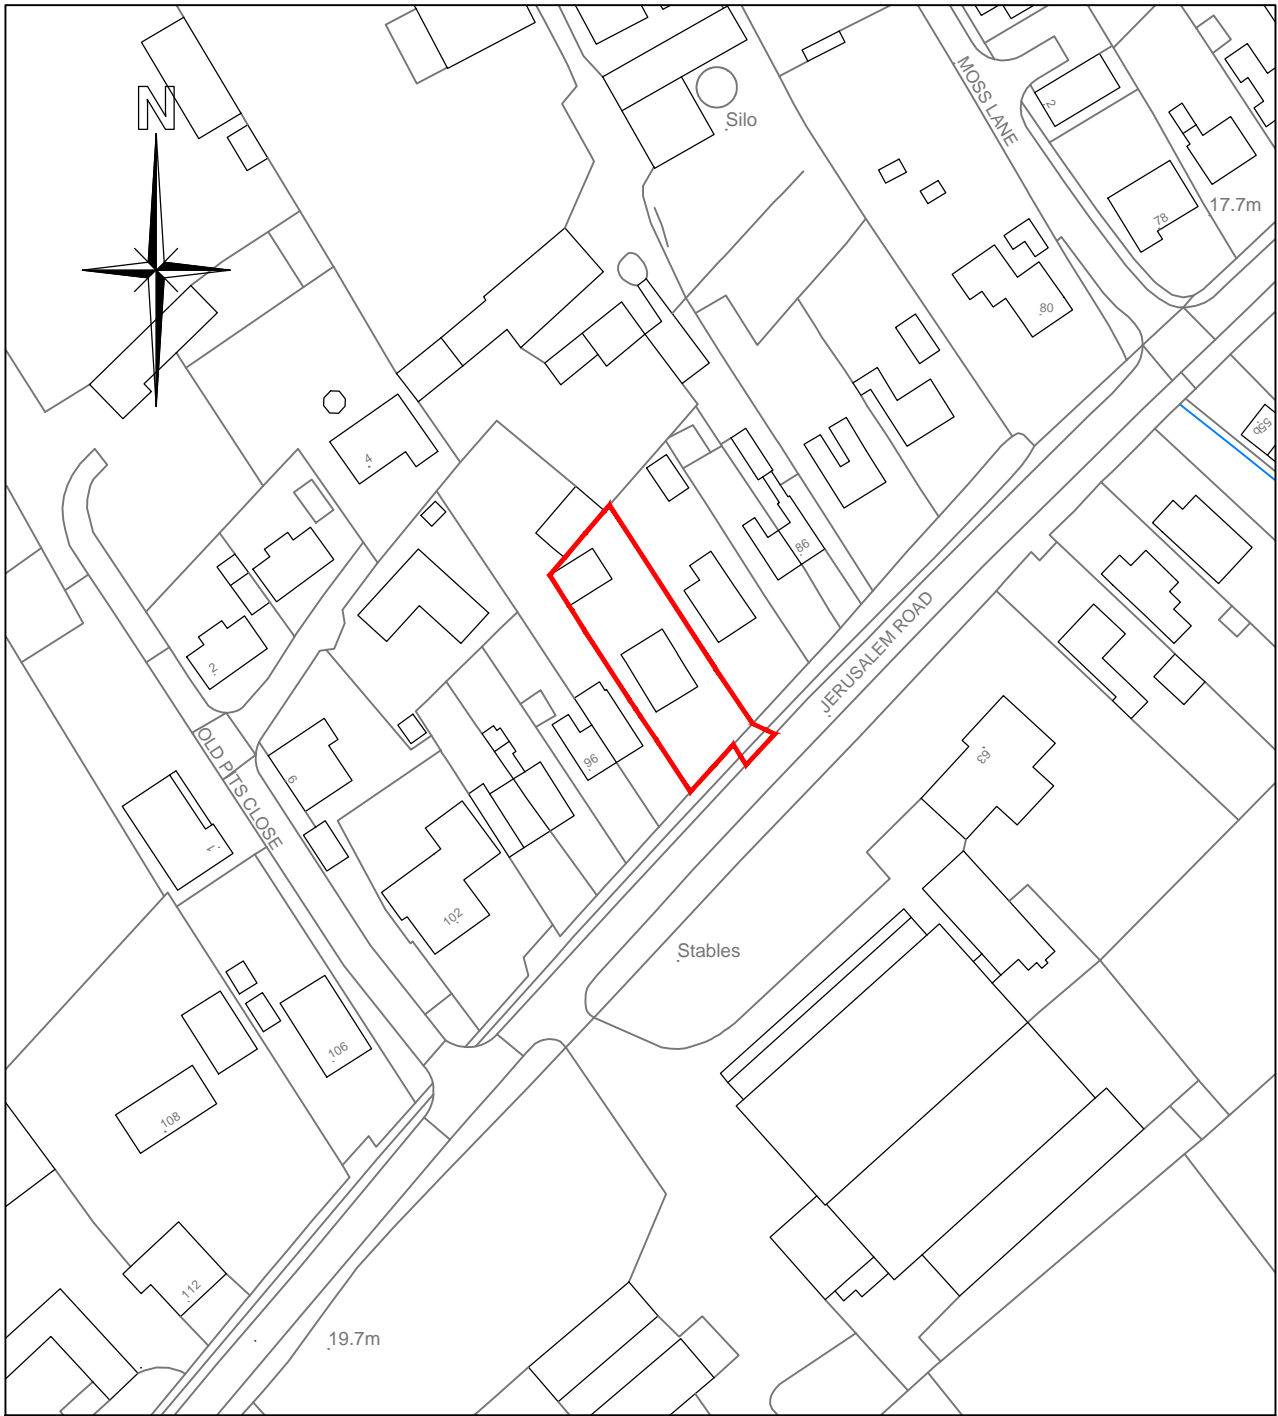

**Scale Bar**

Do not scale, use figured dimensions only. All discrepancies to be notified to Artech Designs Limited. This drawing remains the copyright of Artech Designs Limited.

©Crown Copyright and database rights 2019 OS Licence no. 100025568

		Drawing: <b>Site Location Plan</b>	
Revision	Description	Date	Status: <b>Planning</b>
<b>Mr J Foster</b>			Scale: <b>1:1250 @ A4</b>
			Date: <b>Novemeber 2022</b>
<b>Replacement Garage &amp; Workshop 92 Jerusalem Road, Skellingthorpe Lincoln, Lincolnshire</b>			Drwg. No: <b>1305F/100</b>
			Revision: .
 <p><b>Artech Designs Ltd</b> Architectural Consultants 6 Meadow Rise · Saxilby Lincoln · LN1 2HW Tel 01522 803362 Mob 07808 815366 martin@artechdesigns.co.uk <a href="http://www.artechdesigns.co.uk">www.artechdesigns.co.uk</a></p>			