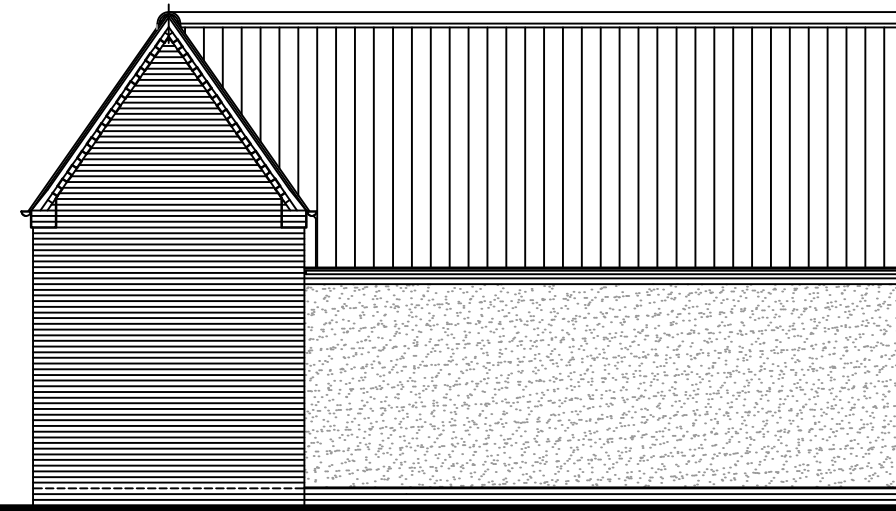

Scale Bar

Do not scale, use figured dimensions only. All discrepancies to be notified to Artech Designs Limited. This drawing remains the copyright of Artech Designs Limited.

Front Elevation

Rear Elevation

Side Elevation

Side Elevation

B	Minor amendments to 'as built'	23-01-24
A	Dims Added	18-01-23
Revision	Description	Date
<b>Mr J Foster</b>		
Replacement Garage & Workshop 92 Jerusalem Road, Skellingthorpe Lincoln, Lincolnshire		
Drawing: Proposals - Elevations		
Status:	Planning	
Scale:	1:100 @ A3	
Date:	November 2022	
Dwg. No:	1305H/103	
Revision:	B	Drawn by .