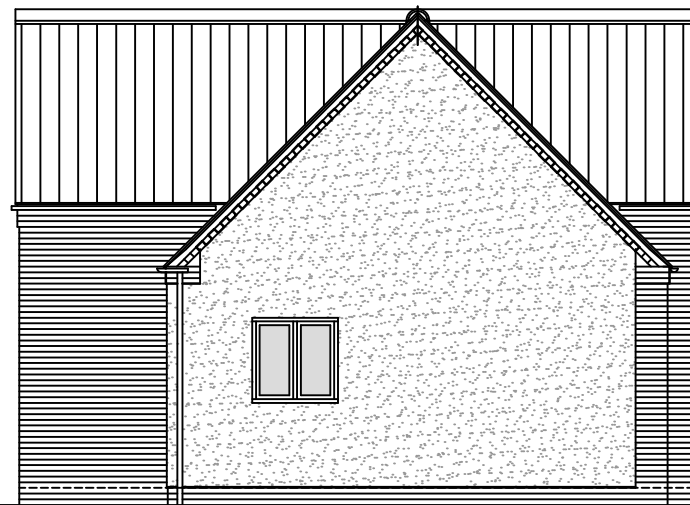

Scale Bar

Do not scale, use figured dimensions only. All discrepancies to be notified to Artech Designs Limited. This drawing remains the copyright of Artech Designs Limited.

Front Elevation

Rear Elevation

Side Elevation

Side Elevation

B	Minor amendments to 'as built'	23-01-24
A	Dims Added	18-01-23
Revision	Description	Date
<b>Mr J Foster</b>		
Replacement Garage & Workshop 92 Jerusalem Road, Skellingthorpe Lincoln, Lincolnshire		
Drawing: Proposals - Elevations		
Status:	Planning	
Scale:	1:100 @ A3	
Date:	November 2022	
Dwg. No:	1305H/103	
Revision:	B	Drawn by .